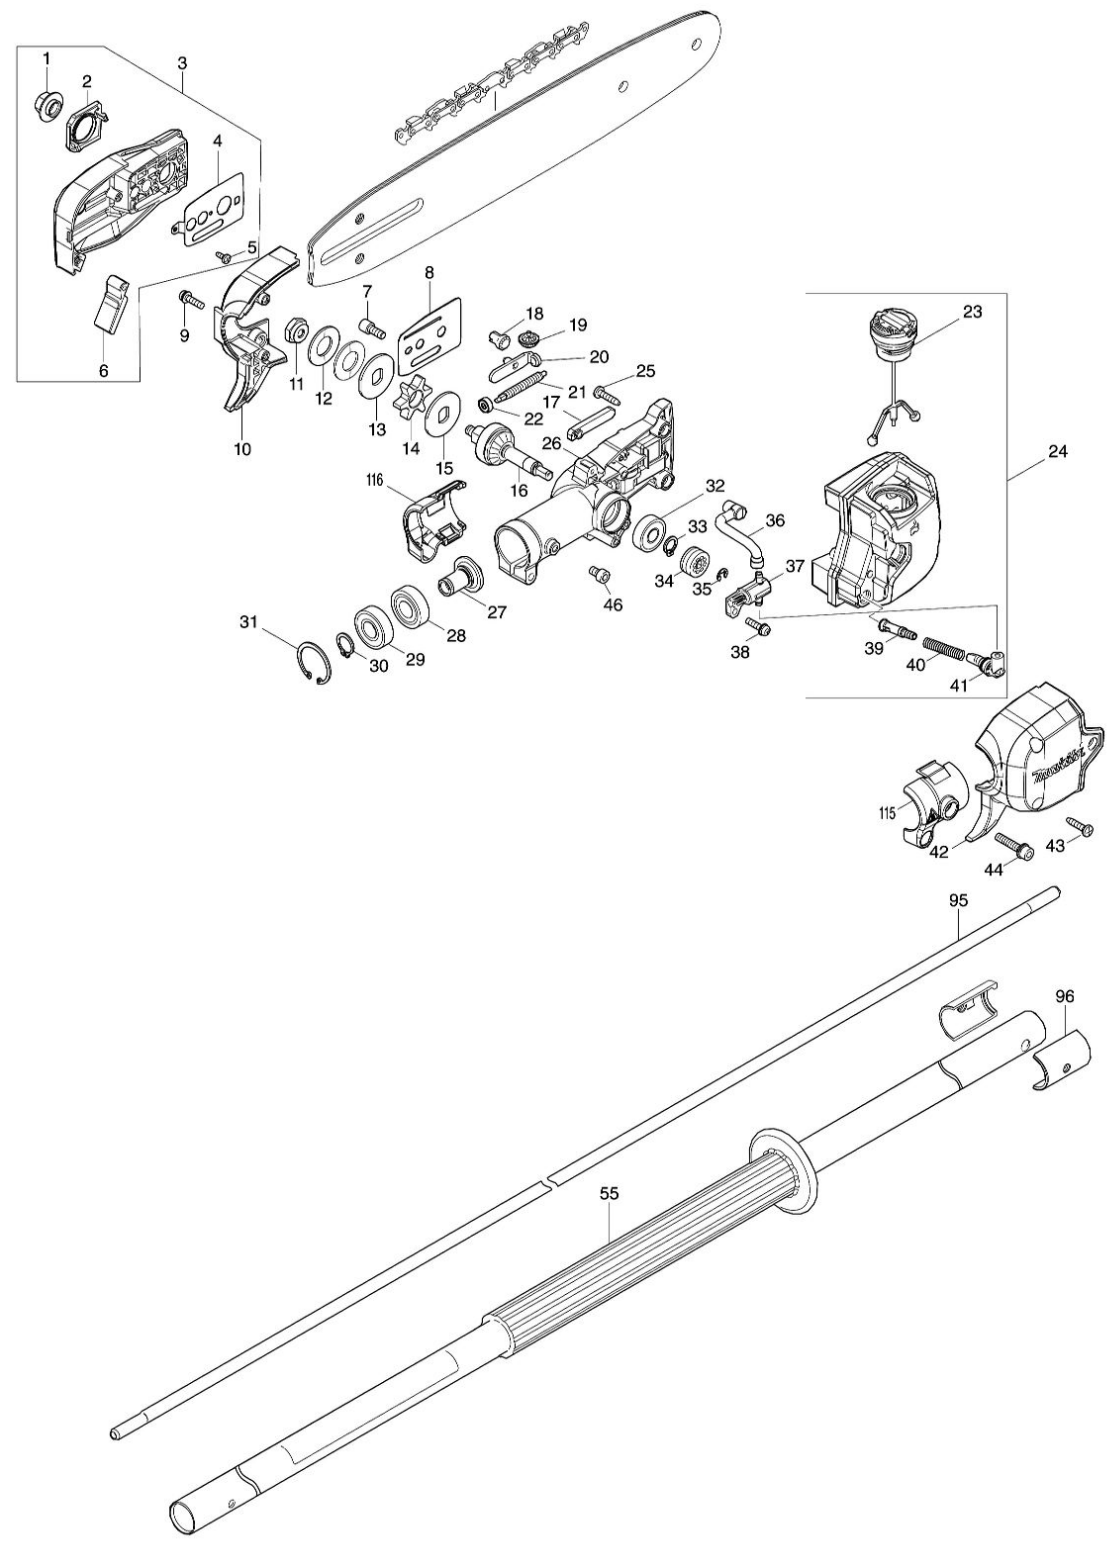

Model No.UA003G 300MM CORDLESS POLE SAW

Model No.UA003G 300MM CORDLESS POLE SAW