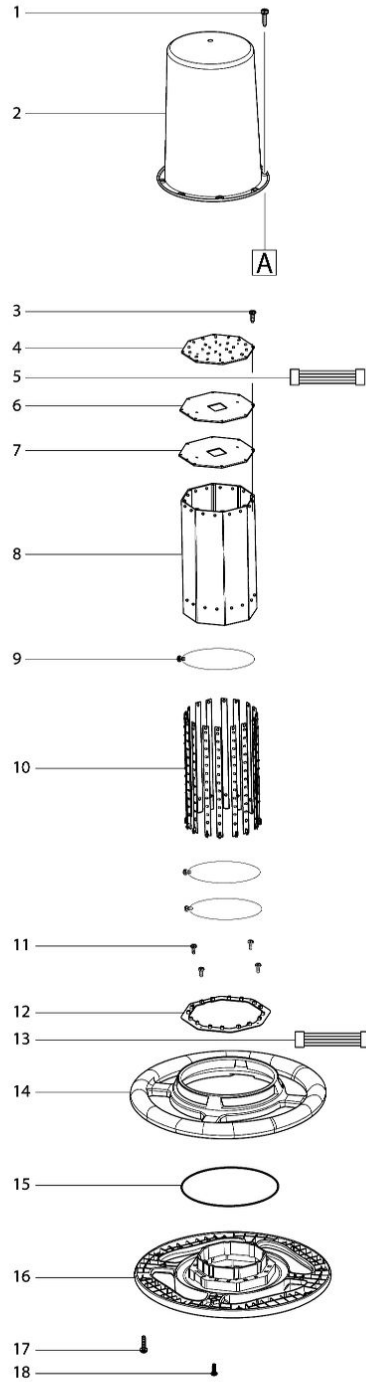

## Model No.DML810 CORDLESS AREA WORKLIGHT

27/06/2022, 14:02

MAKITA SERVICE INFORMATION

## Model No.DML810 CORDLESS AREA WORKLIGHT