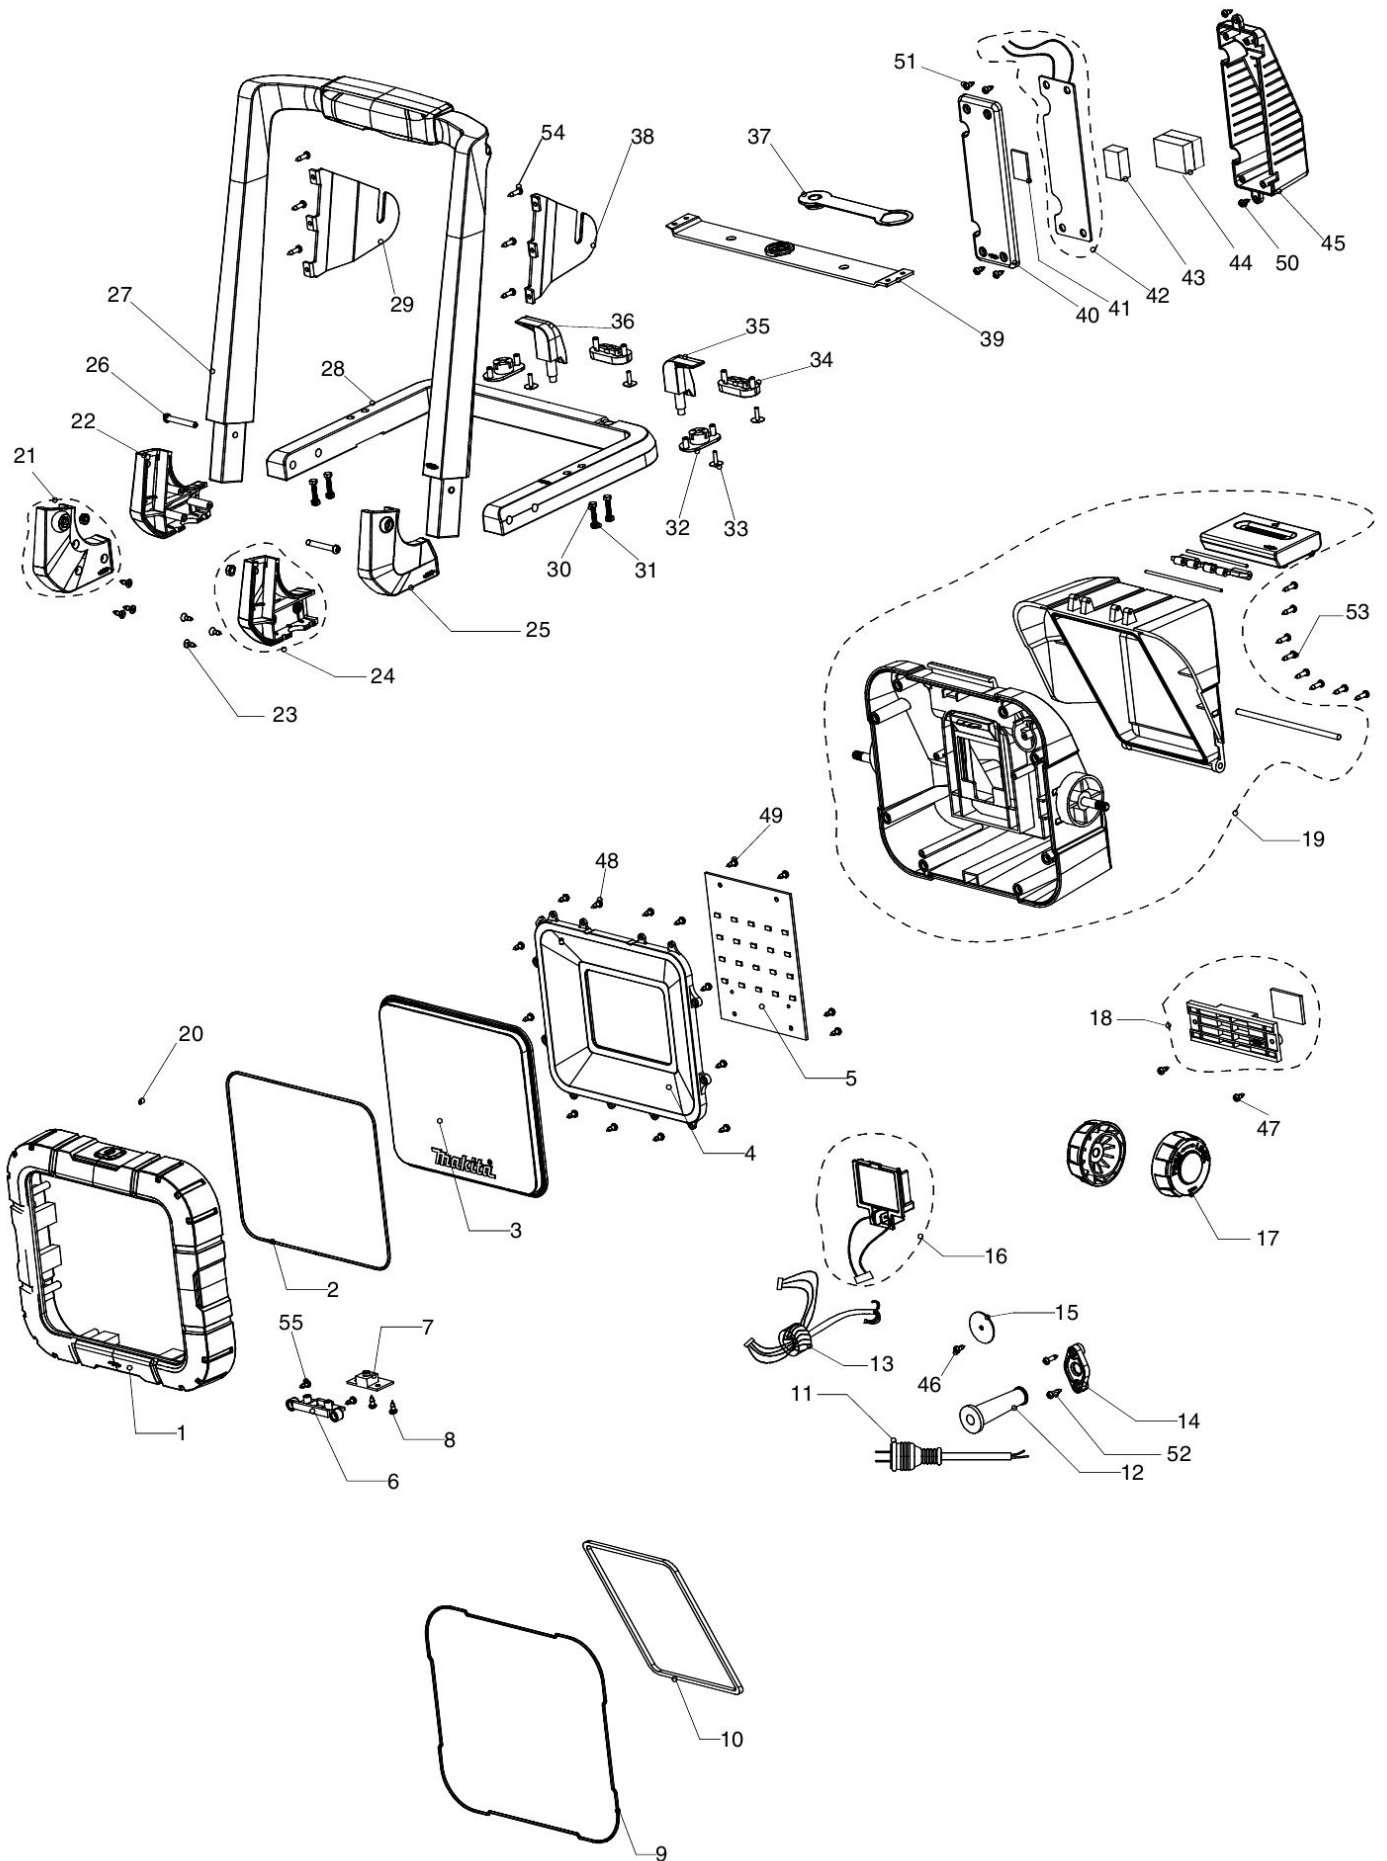

Partdrawing for DEADML805 - Bouwlamp LED

2013/12
DML805