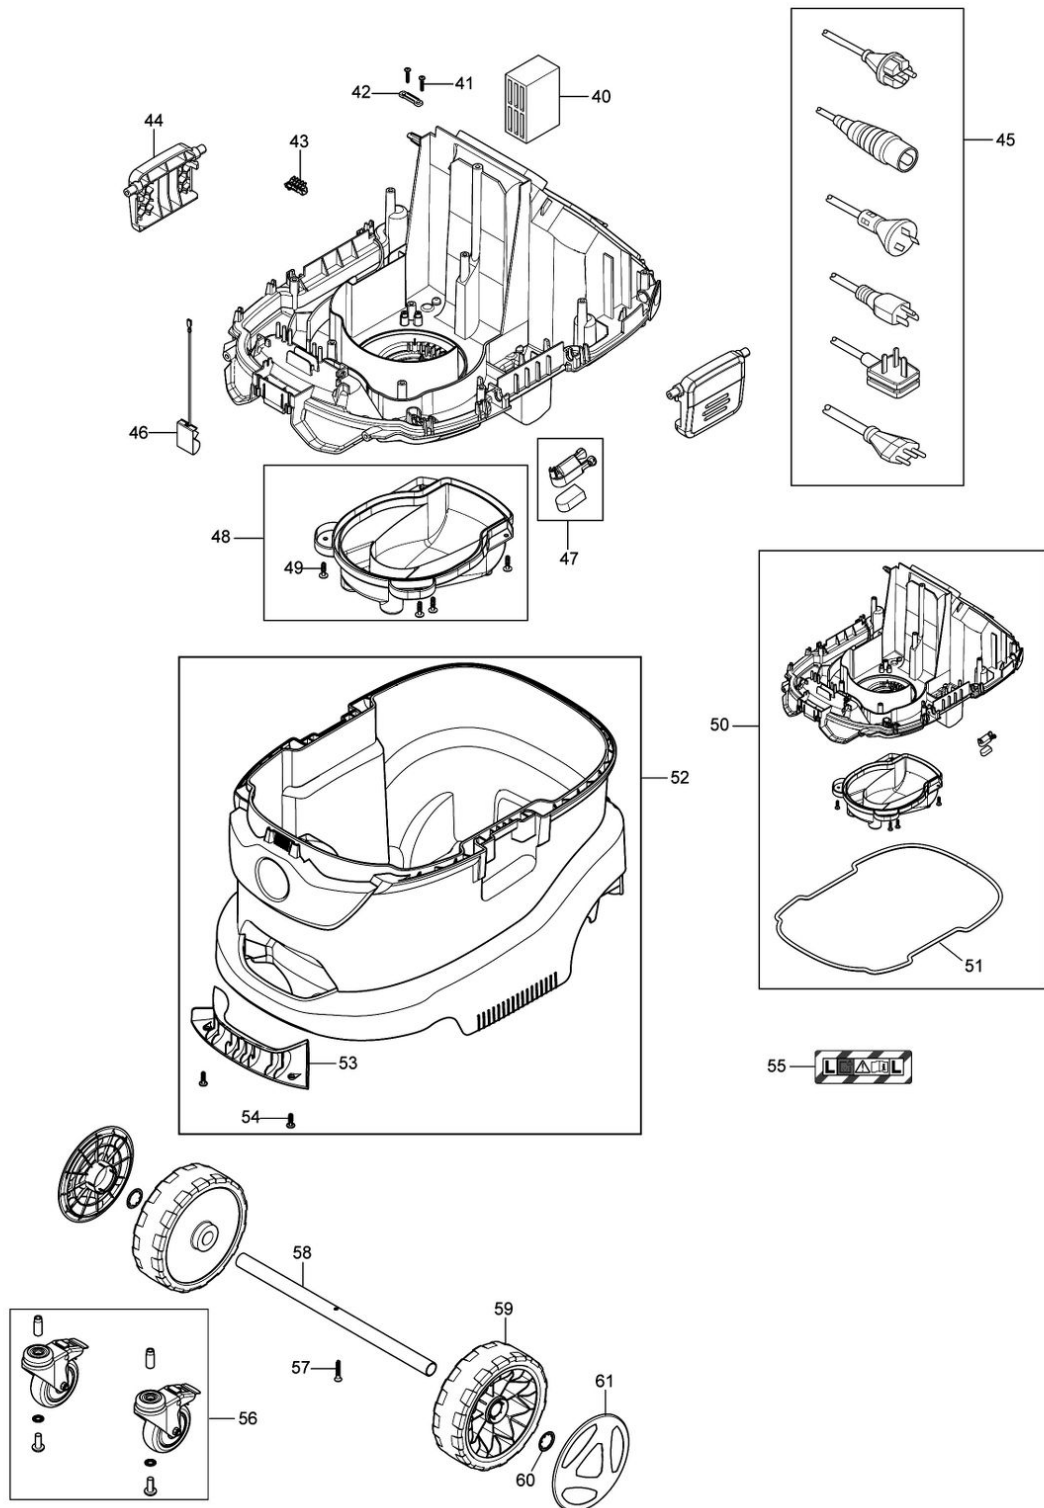

Model No.VC4210L VACUUM CLEANER

Model No.VC4210L VACUUM CLEANER

Model No.VC4210L VACUUM CLEANER