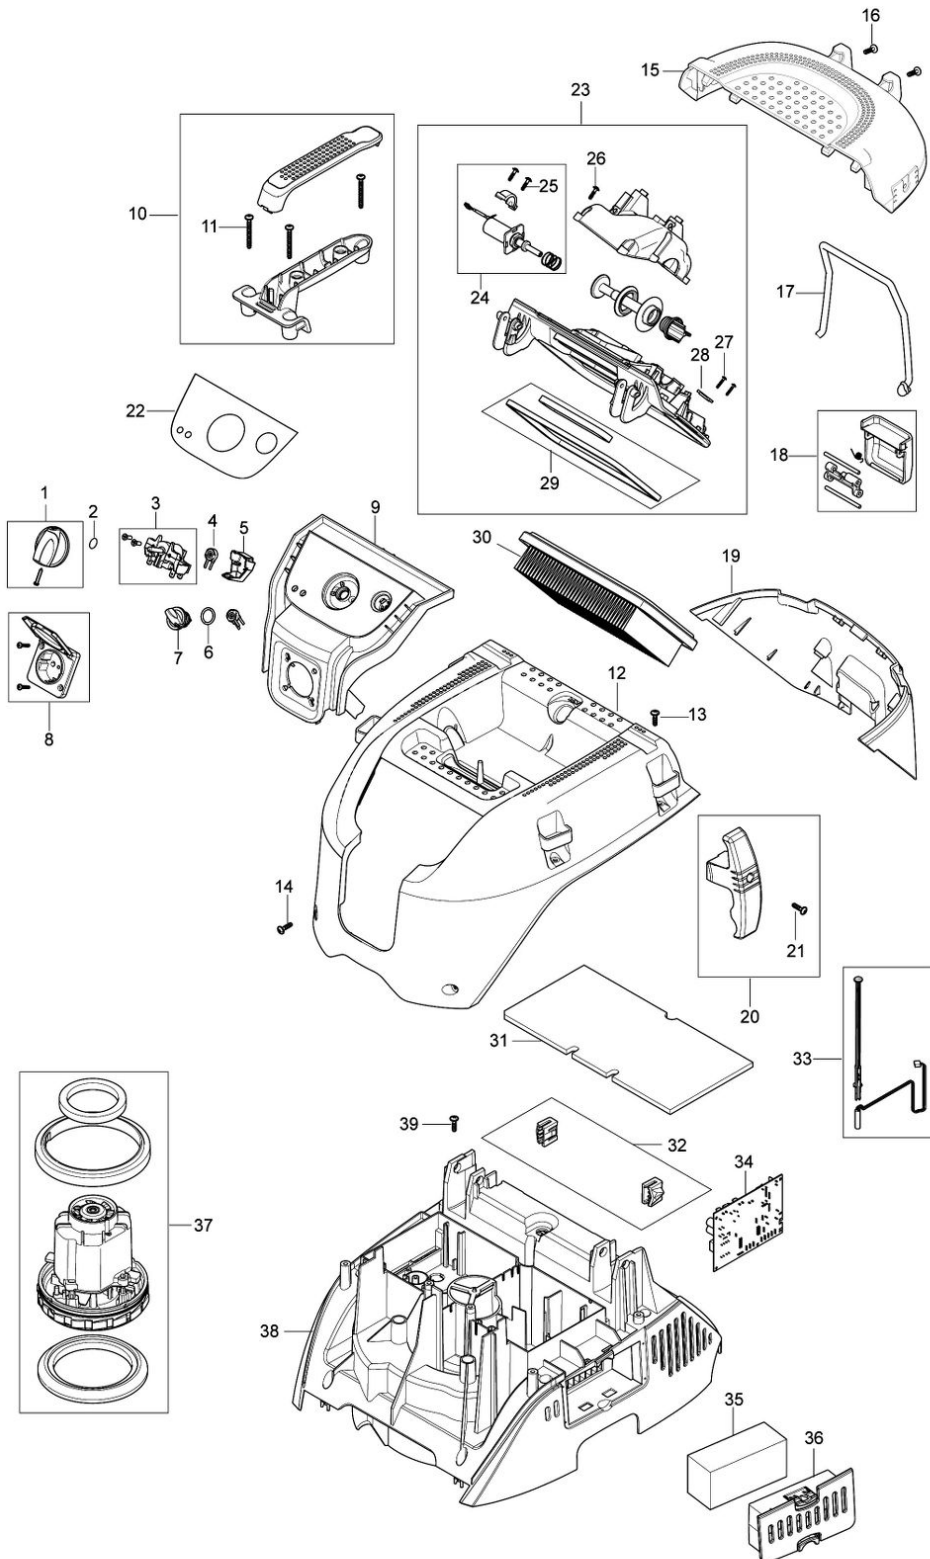

Model No.VC4210L VACUUM CLEANER

Model No.VC4210L VACUUM CLEANER

Model No.VC4210L VACUUM CLEANER