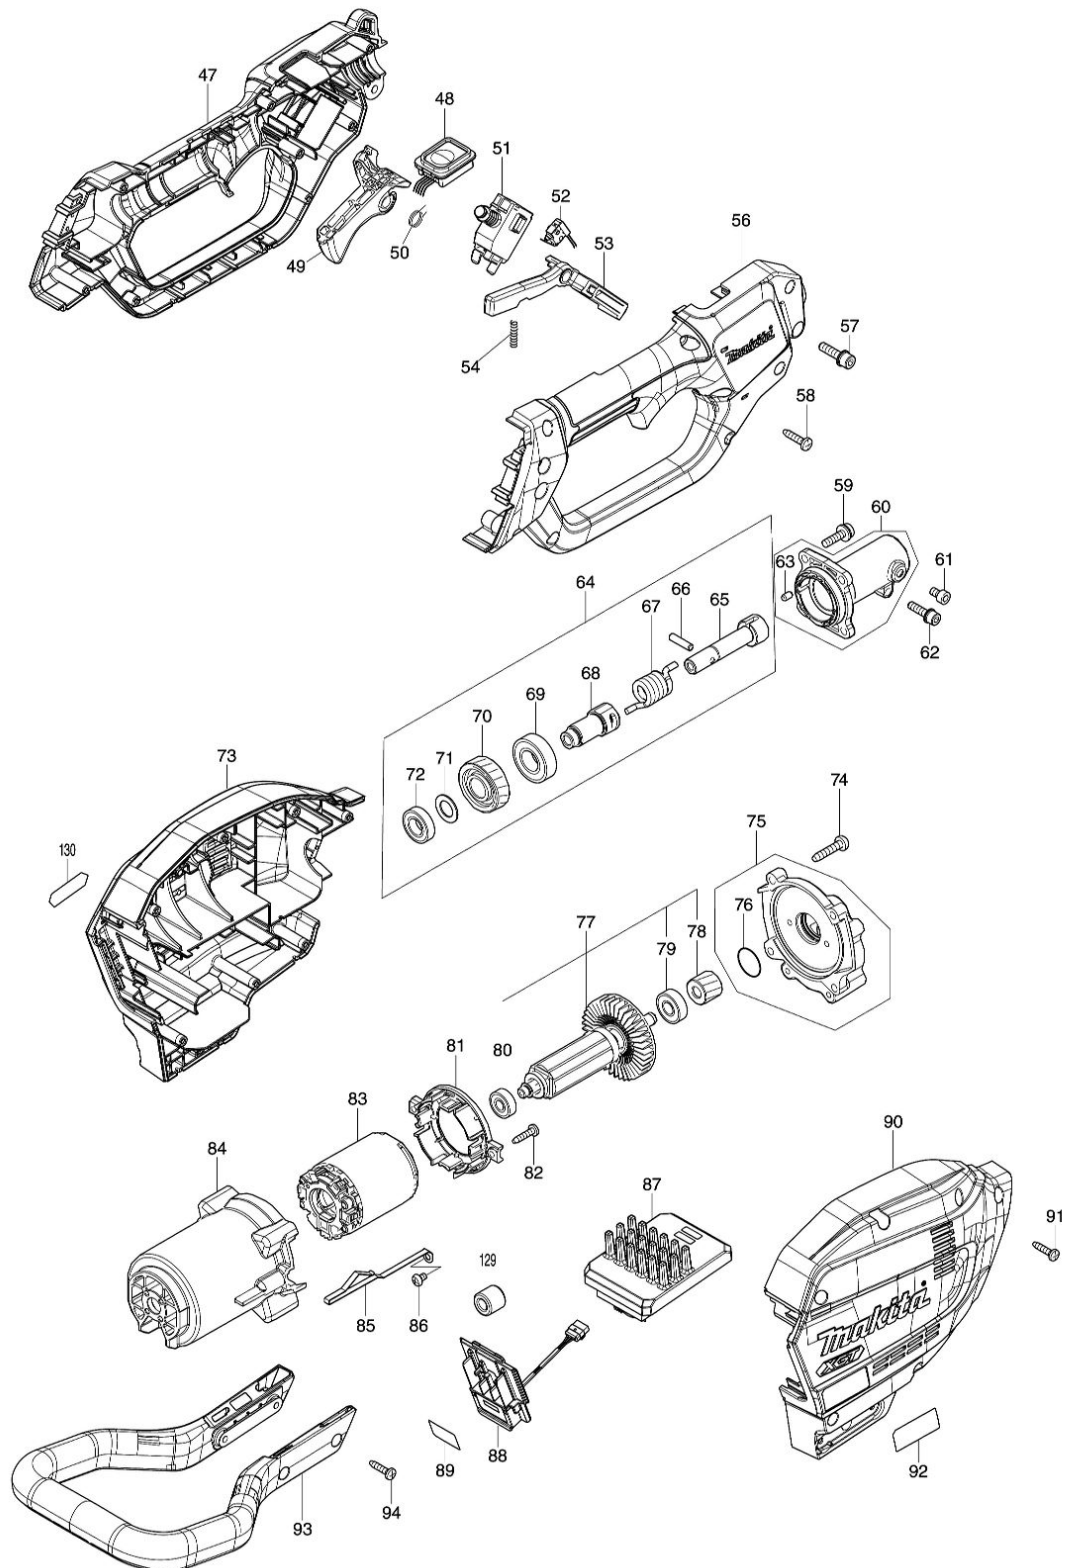

Model No.UA004G 300MM CORDLESS POLE SAW

Model No.UA004G 300MM CORDLESS POLE SAW

Model No.UA004G 300MM CORDLESS POLE SAW