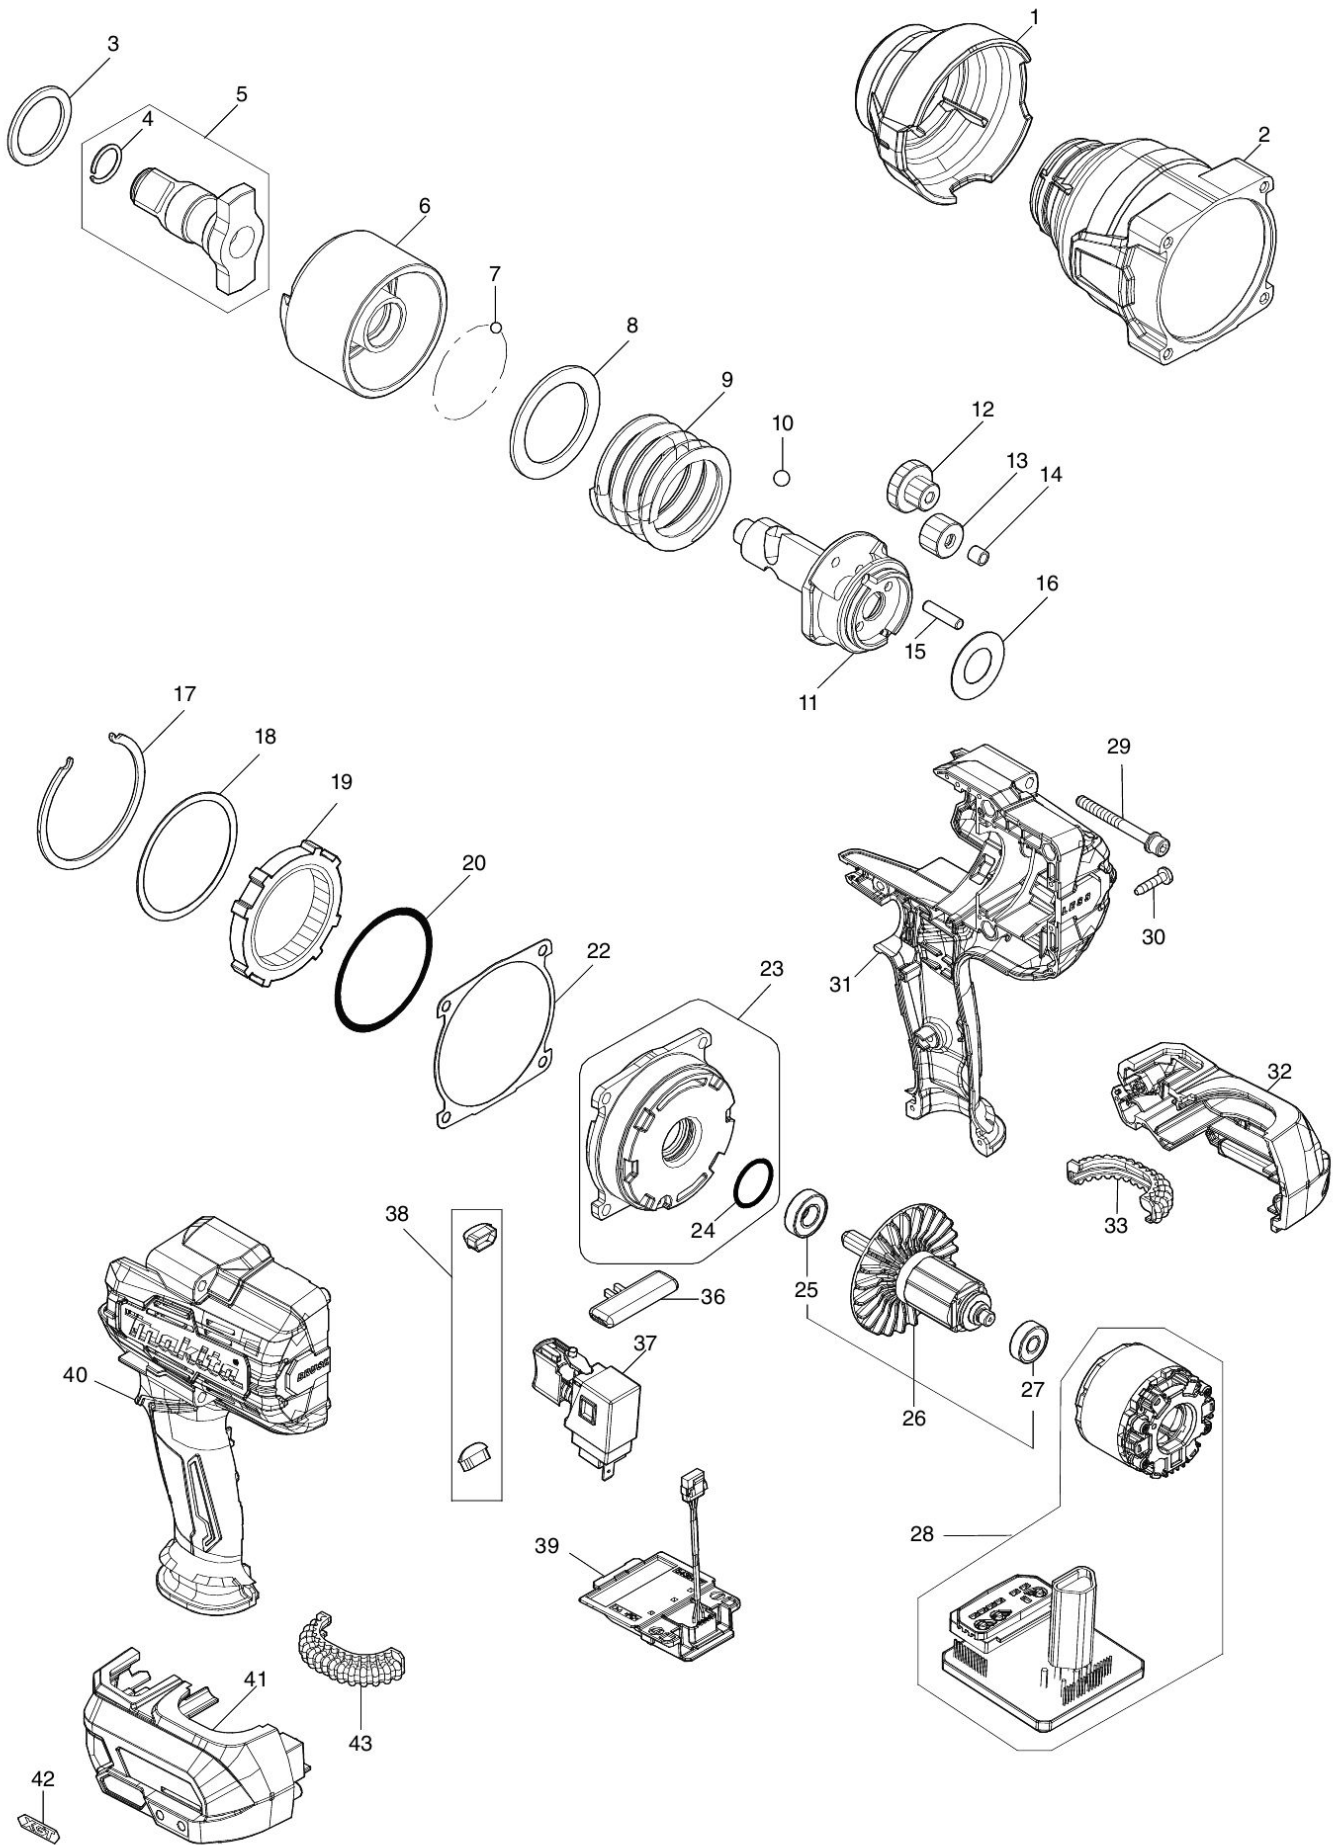

# Partdrawing for TW001GZ - Slagmoersleutel

2020/04  
TW001G-02