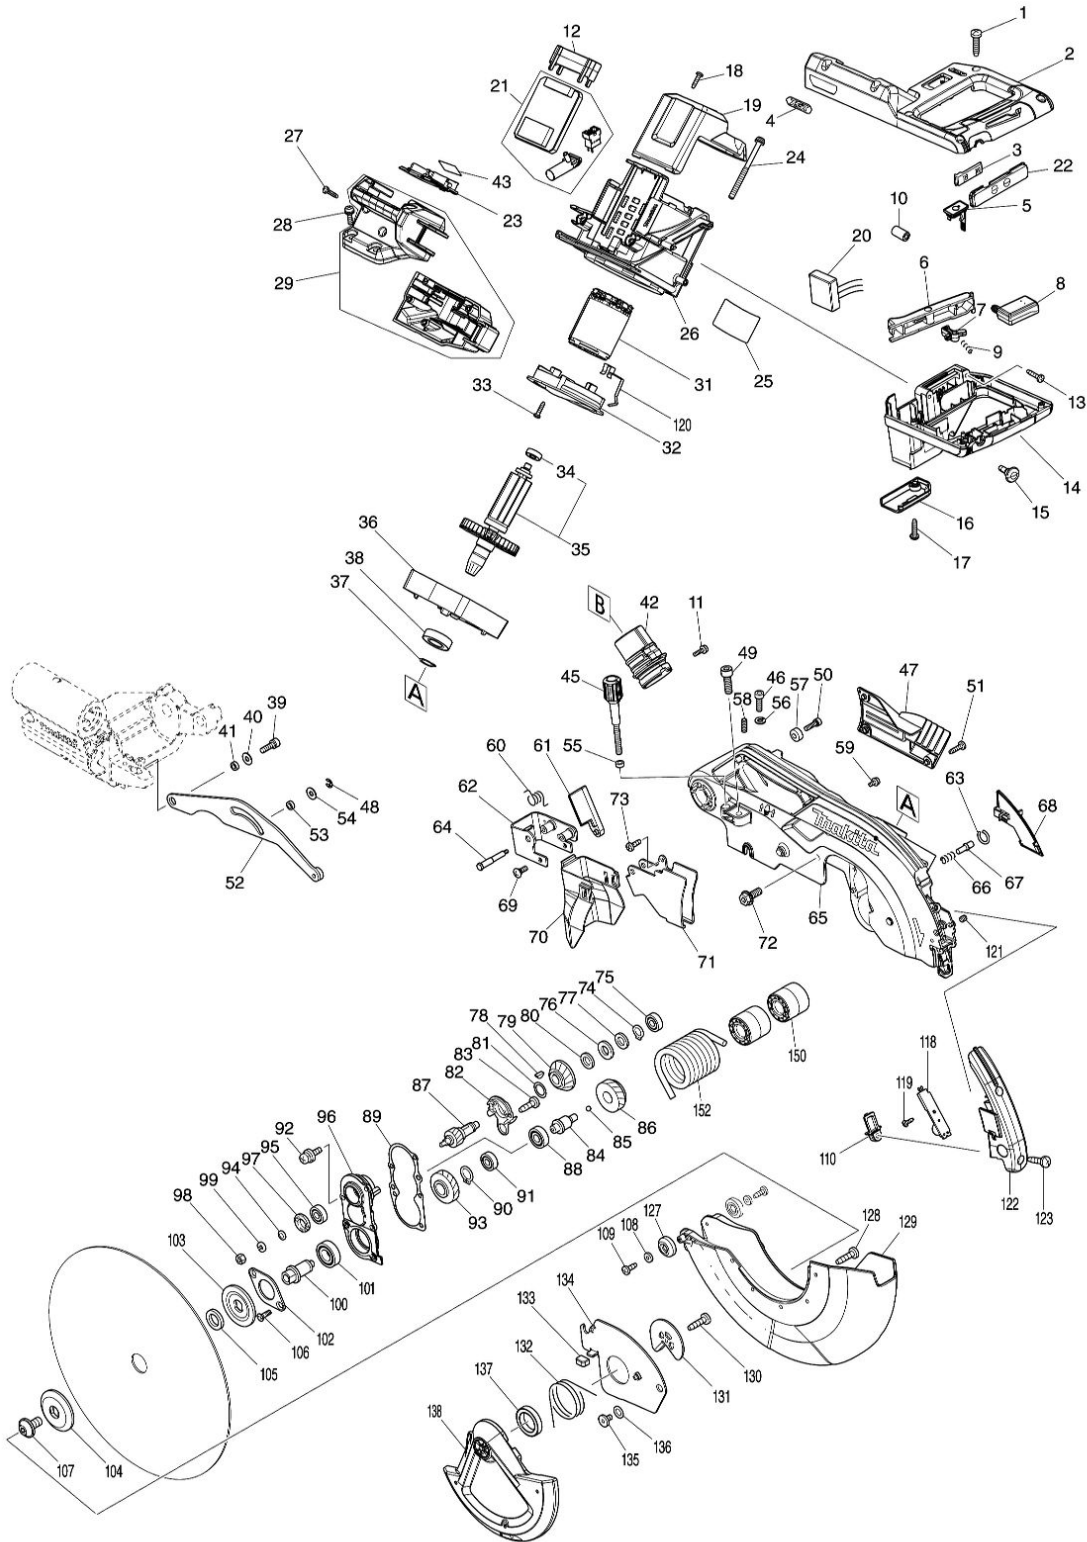

Model No.LS004G 260MM DC SLIDE CPD. MITER SAW

Model No.LS004G 260MM DC SLIDE CPD. MITER SAW