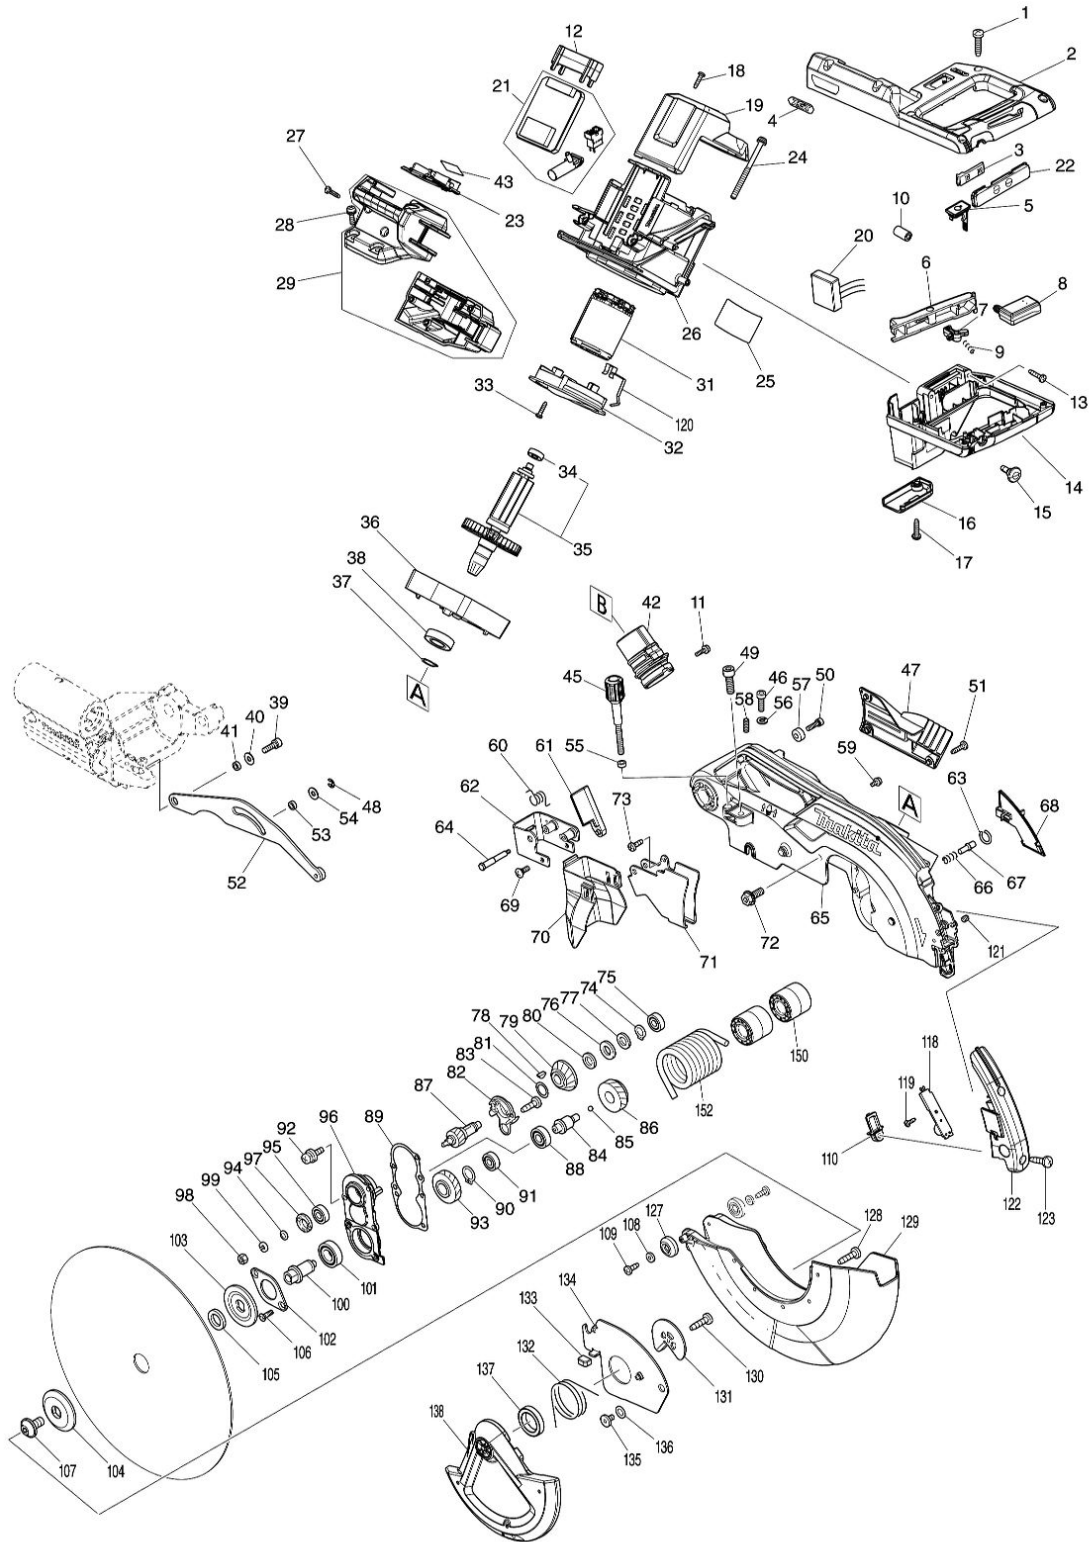

Model No.LS004G 260MM DC SLIDE CPD. MITER SAW

Model No.LS004G 260MM DC SLIDE CPD. MITER SAW