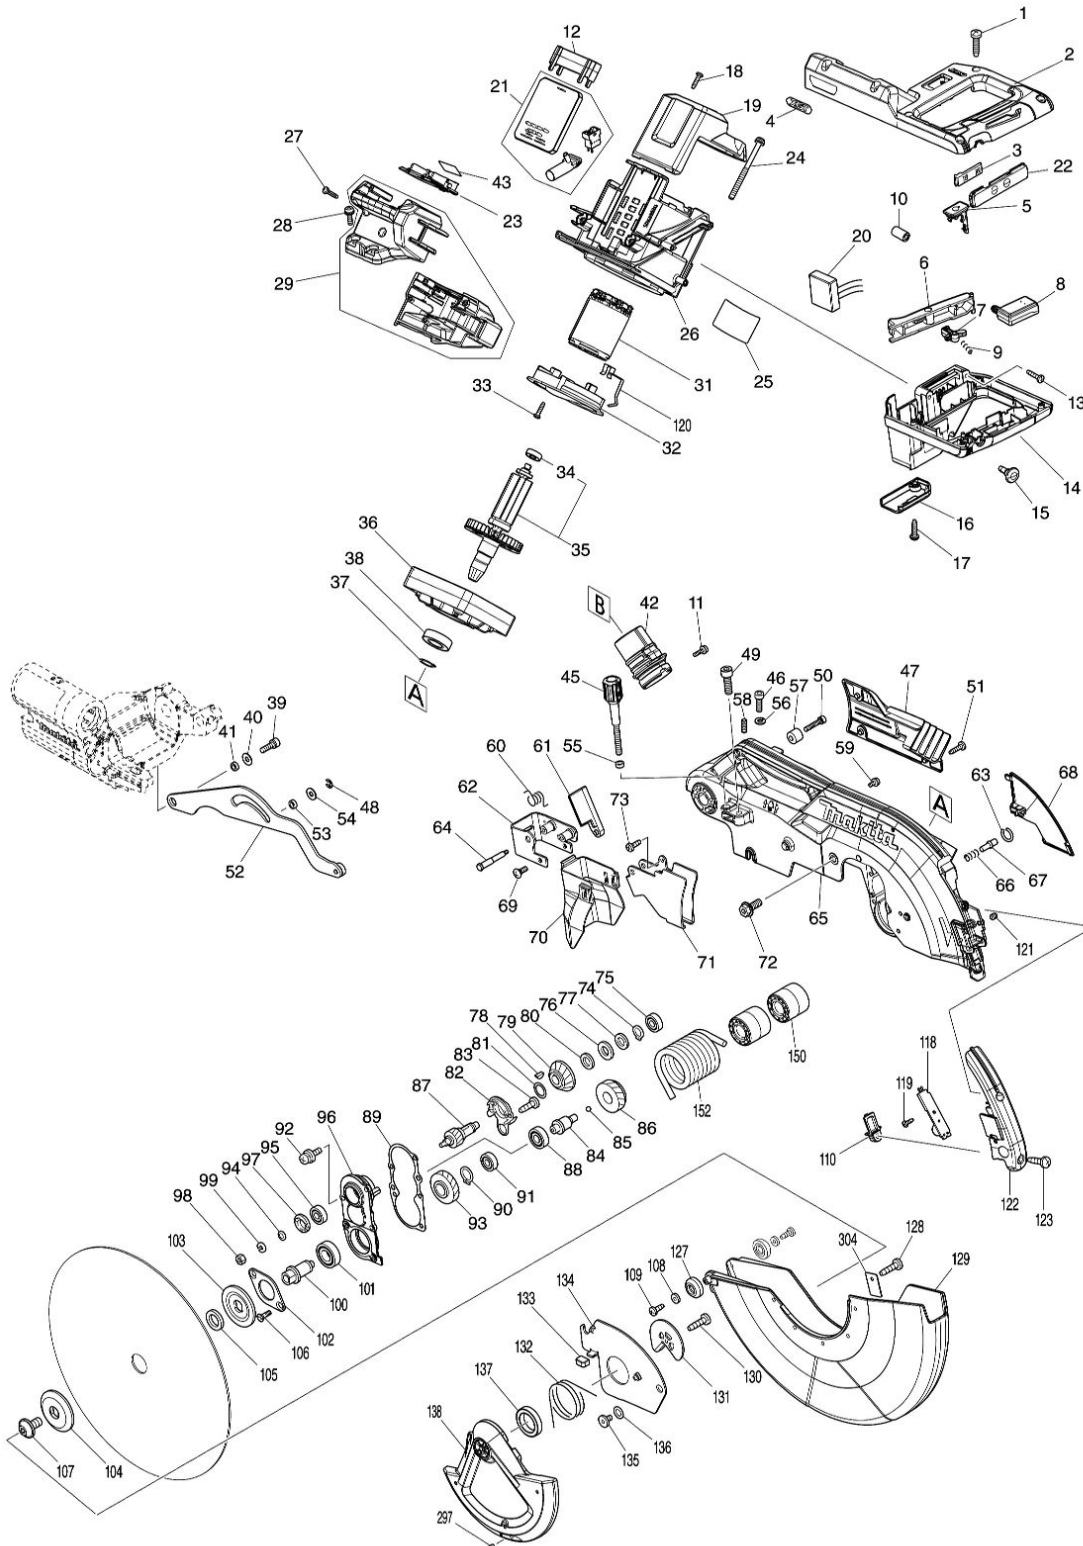

Model No.LS003G 305MM DC SLIDE CPD. MITER SAW

Model No.LS003G 305MM DC SLIDE CPD. MITER SAW