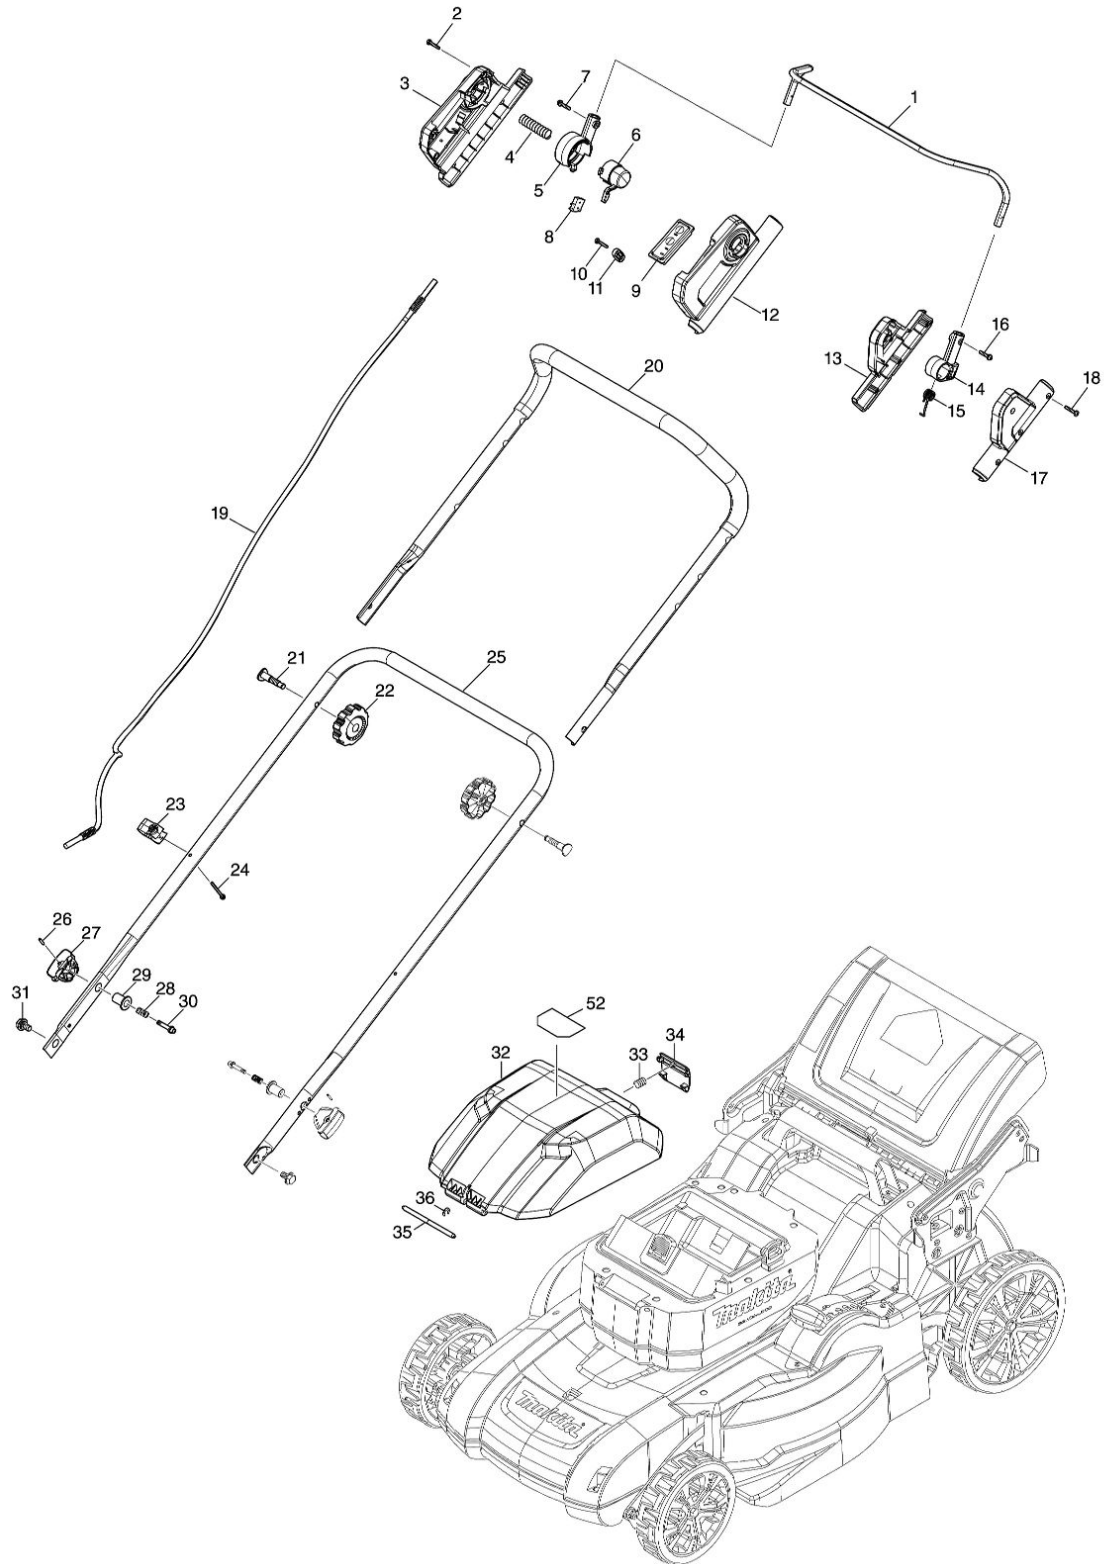

Model No.LM002J 530MM CORDLESS LAWN MOWER

Model No.LM002J 530MM CORDLESS LAWN MOWER

Model No.LM002J 530MM CORDLESS LAWN MOWER

Model No.LM002J 530MM CORDLESS LAWN MOWER