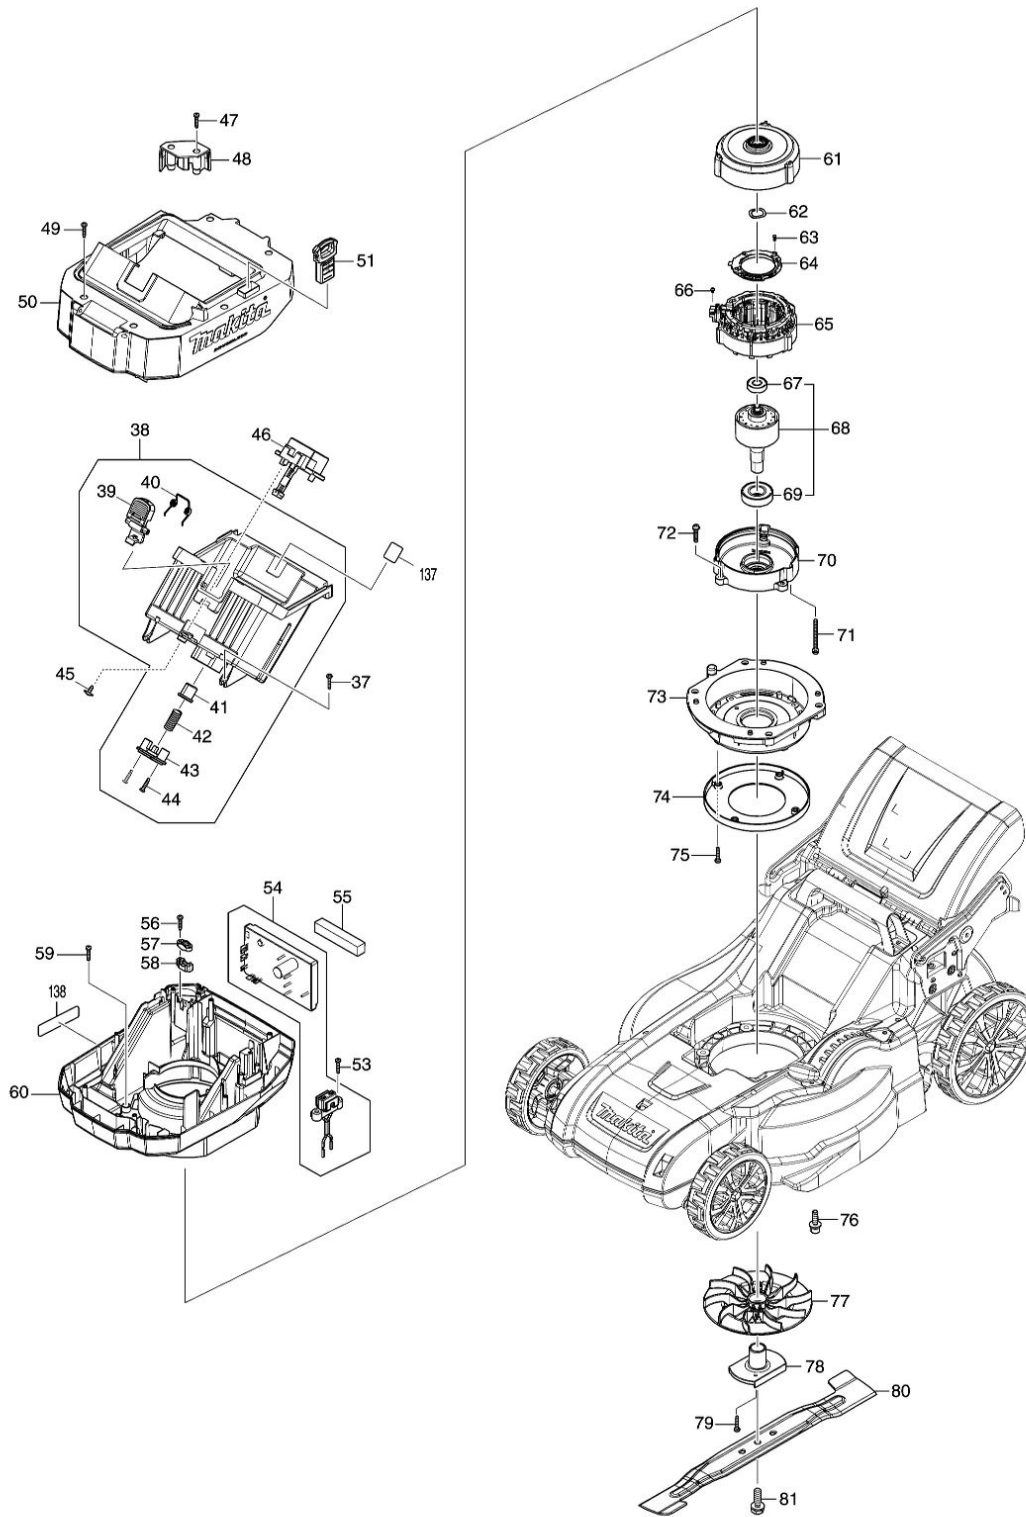

Model No.LM001J 480MM CORDLESS LAWN MOWER

Model No.LM001J 480MM CORDLESS LAWN MOWER

Model No.LM001J 480MM CORDLESS LAWN MOWER

Model No.LM001J 480MM CORDLESS LAWN MOWER