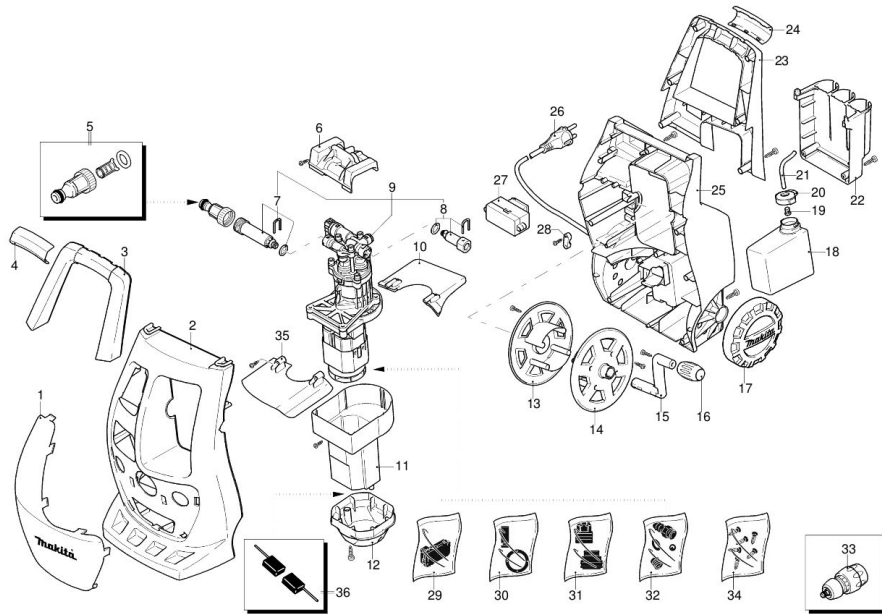

Partdrawing for HW111 - Hogedrukreiniger

Model HW 111

Version:

Serial number:

Code: **13043**

07/12/2010

UN_CE_0579-MV

Validity	Pos.	Code	Description	Q
	1	3640240	Green guard	1
	2	3640200	Casing	1
	3	3640220	Handle	1
	4	3640340	Knob	1
	5	3082130	Water coupling kit	1
	6	3640290	Support	1
	7	3640580	Suction kit	1
	8	3640730	Delivery kit	1
	9	3640700	Electric pump assembly	1
	10	3640330	Support	1
	11	3640310	Conveyor	1
	12	3320910	Cover	1
	13	3640250	Plate	1
	14	3640260	Plate	1
	15	3640270	Lever	1
	16	3640280	Knob	1
	17	3640780	Wheel	2
	18	3640380	Tank	1
	19	3440720	Filter	1
	20	3640390	Plug	1
	21	3640680	Pipe	1
	22	3640370	Accessories carrier	1
	23	3640230	Handle	1
	24	3640980	Knob	1
	25	3640210	Base	1
	26	3320620	Cable	1
	27	3640750	Switch	1
	28	3320200	Cable gland	1
	29	3640720	TSS kit	1
	30	3640710	Piston + seals kit	1
	31	3640550	Water seal kit	1
	32	3640740	Detergent suction kit	1
	33	3082661	Fitting	1
	34	3640690	Screw kit	1
	35	3640331	Support kit	1
	36	3641000	Brush kit for motor	1

07/12/2010

Model HW 111

Version:

Serial number:

Code: **13043**

230 V - 50 Hz

schuko

Validity	Pos.	Code	Description	Q
	1	3320152	Gun	1
	2	3320130	Extension	1
	3	3640650	Lance+lance head	1
	4	3320120	Lance+rotopower	1
	5	3640670	Lance head	1
	6	3640950	Fixed brush	1
	7	3640660	High pressure hose	1