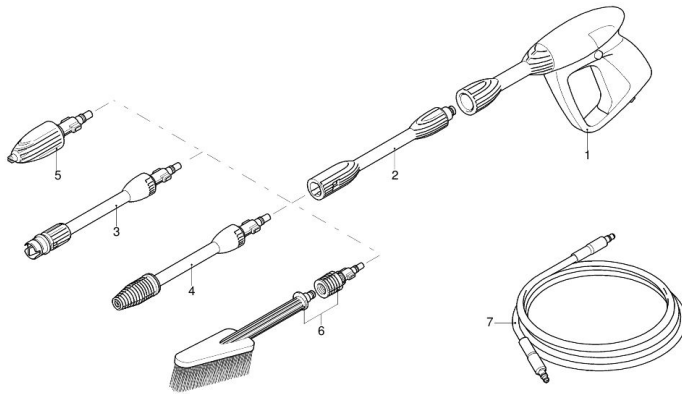

Partdrawing for HW111 - Hogedrukreiniger

Model HW 111

Version:

Serial number:

Code: **13043**

07/12/2010

UN_CE_0579-MV

Validity	Pos.	Code	Description	Q
	1	3640240	Green guard	1
	2	3640200	Casing	1
	3	3640220	Handle	1
	4	3640340	Knob	1
	5	3082130	Water coupling kit	1
	6	3640290	Support	1
	7	3640580	Suction kit	1
	8	3640730	Delivery kit	1
	9	3640700	Electric pump assembly	1
	10	3640330	Support	1
	11	3640310	Conveyor	1
	12	3320910	Cover	1
	13	3640250	Plate	1
	14	3640260	Plate	1
	15	3640270	Lever	1
	16	3640280	Knob	1
	17	3640780	Wheel	2
	18	3640380	Tank	1
	19	3440720	Filter	1
	20	3640390	Plug	1
	21	3640680	Pipe	1
	22	3640370	Accessories carrier	1
	23	3640230	Handle	1
	24	3640980	Knob	1
	25	3640210	Base	1
	26	3320620	Cable	1
	27	3640750	Switch	1
	28	3320200	Cable gland	1
	29	3640720	TSS kit	1
	30	3640710	Piston + seals kit	1
	31	3640550	Water seal kit	1
	32	3640740	Detergent suction kit	1
	33	3082661	Fitting	1
	34	3640690	Screw kit	1
	35	3640331	Support kit	1
	36	3641000	Brush kit for motor	1

07/12/2010

Model HW 111

Version:

Serial number:

Code: **13043**

230 V - 50 Hz

schuko

Validity	Pos.	Code	Description	Q
	1	3320152	Gun	1
	2	3320130	Extension	1
	3	3640650	Lance+lance head	1
	4	3320120	Lance+rotopower	1
	5	3640670	Lance head	1
	6	3640950	Fixed brush	1
	7	3640660	High pressure hose	1