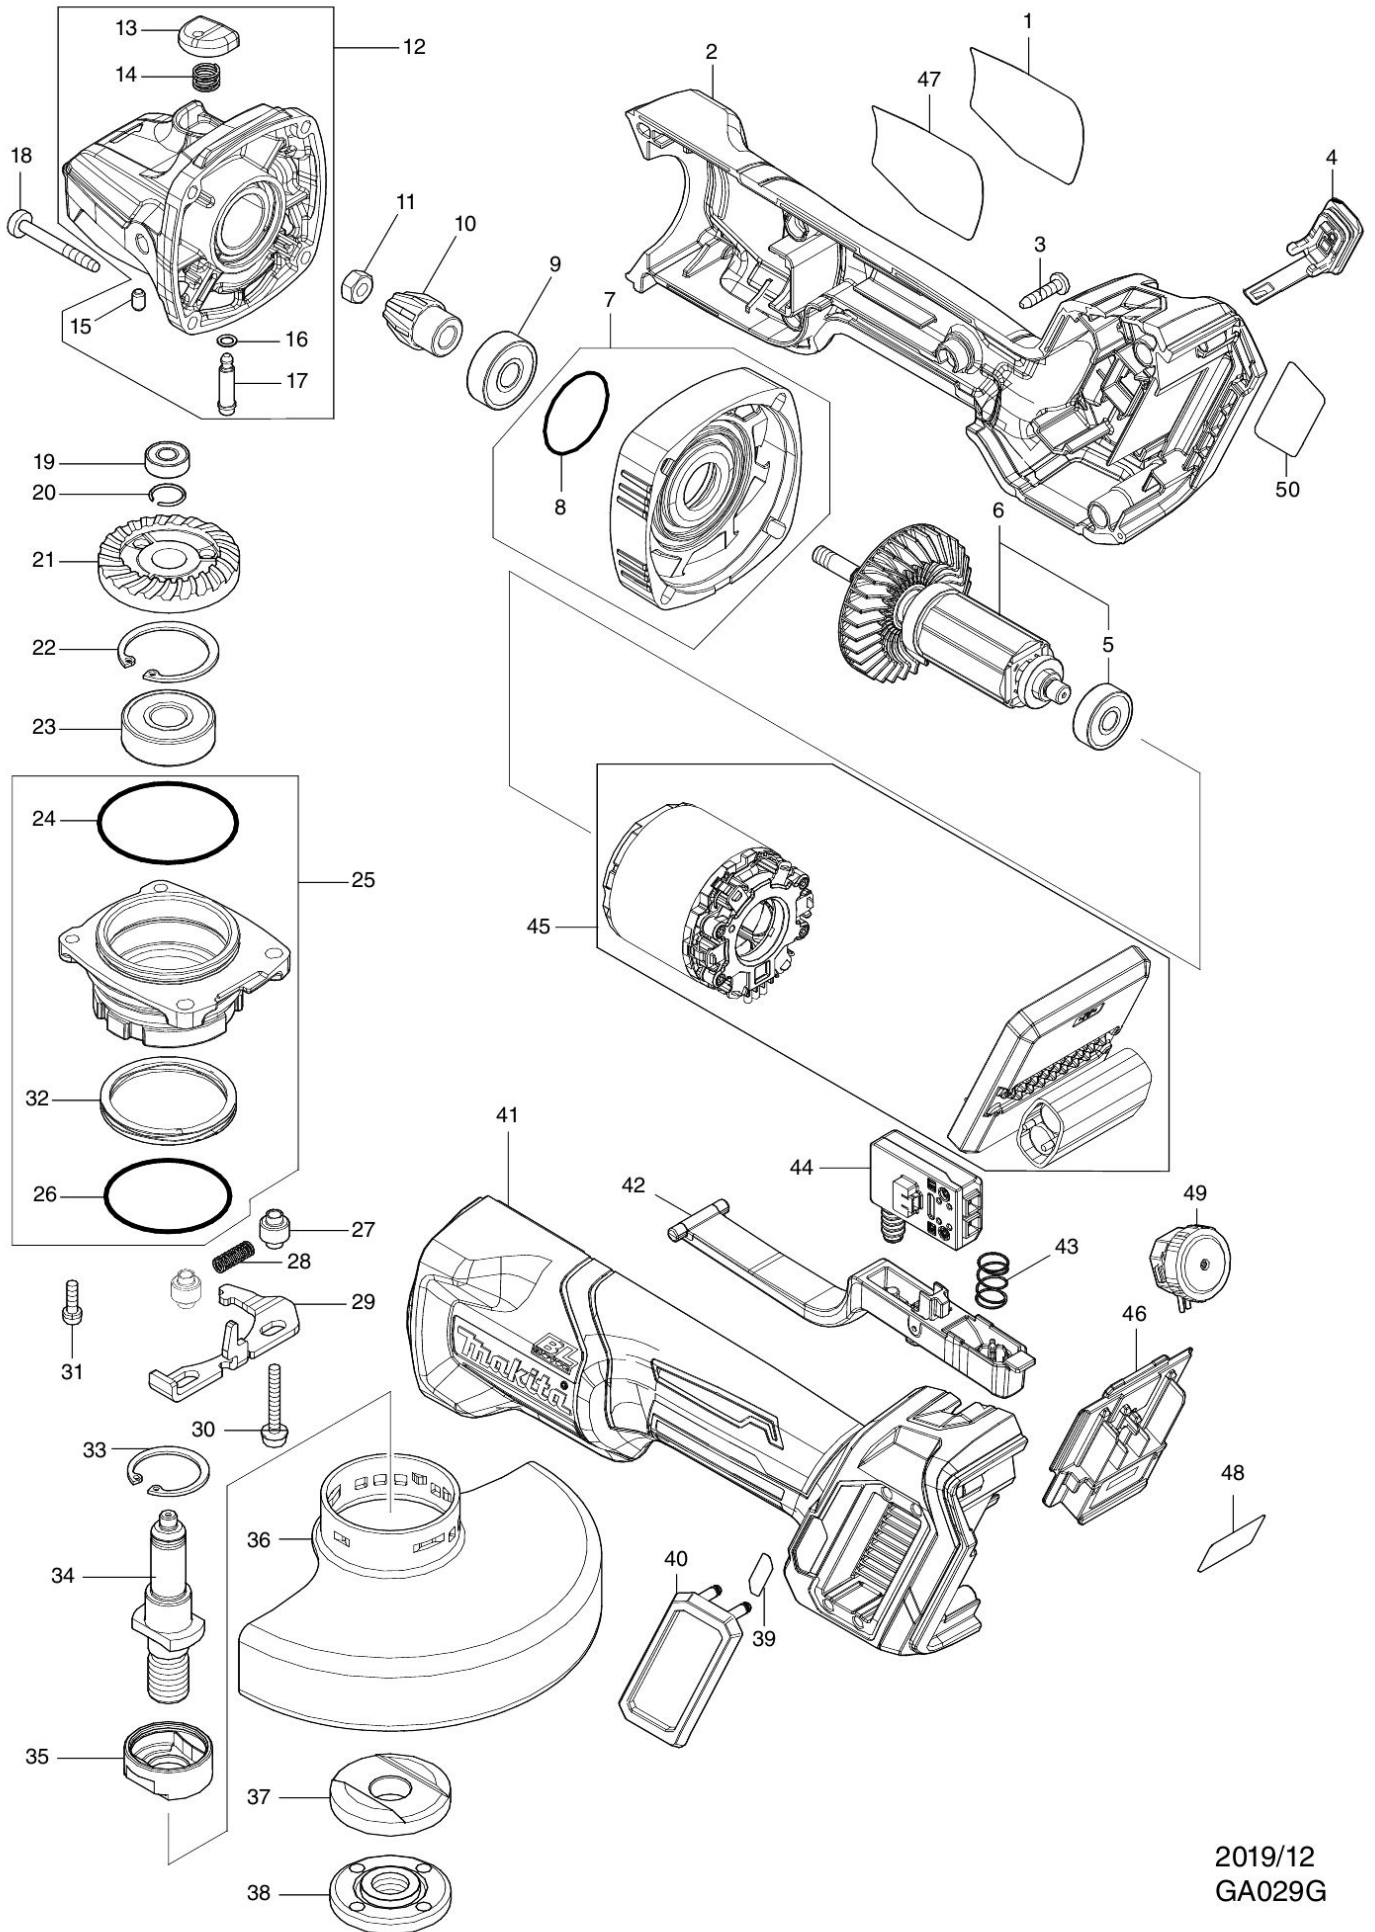

# Partdrawing for GA029GZ - Haakse slijper

2019/12  
GA029G