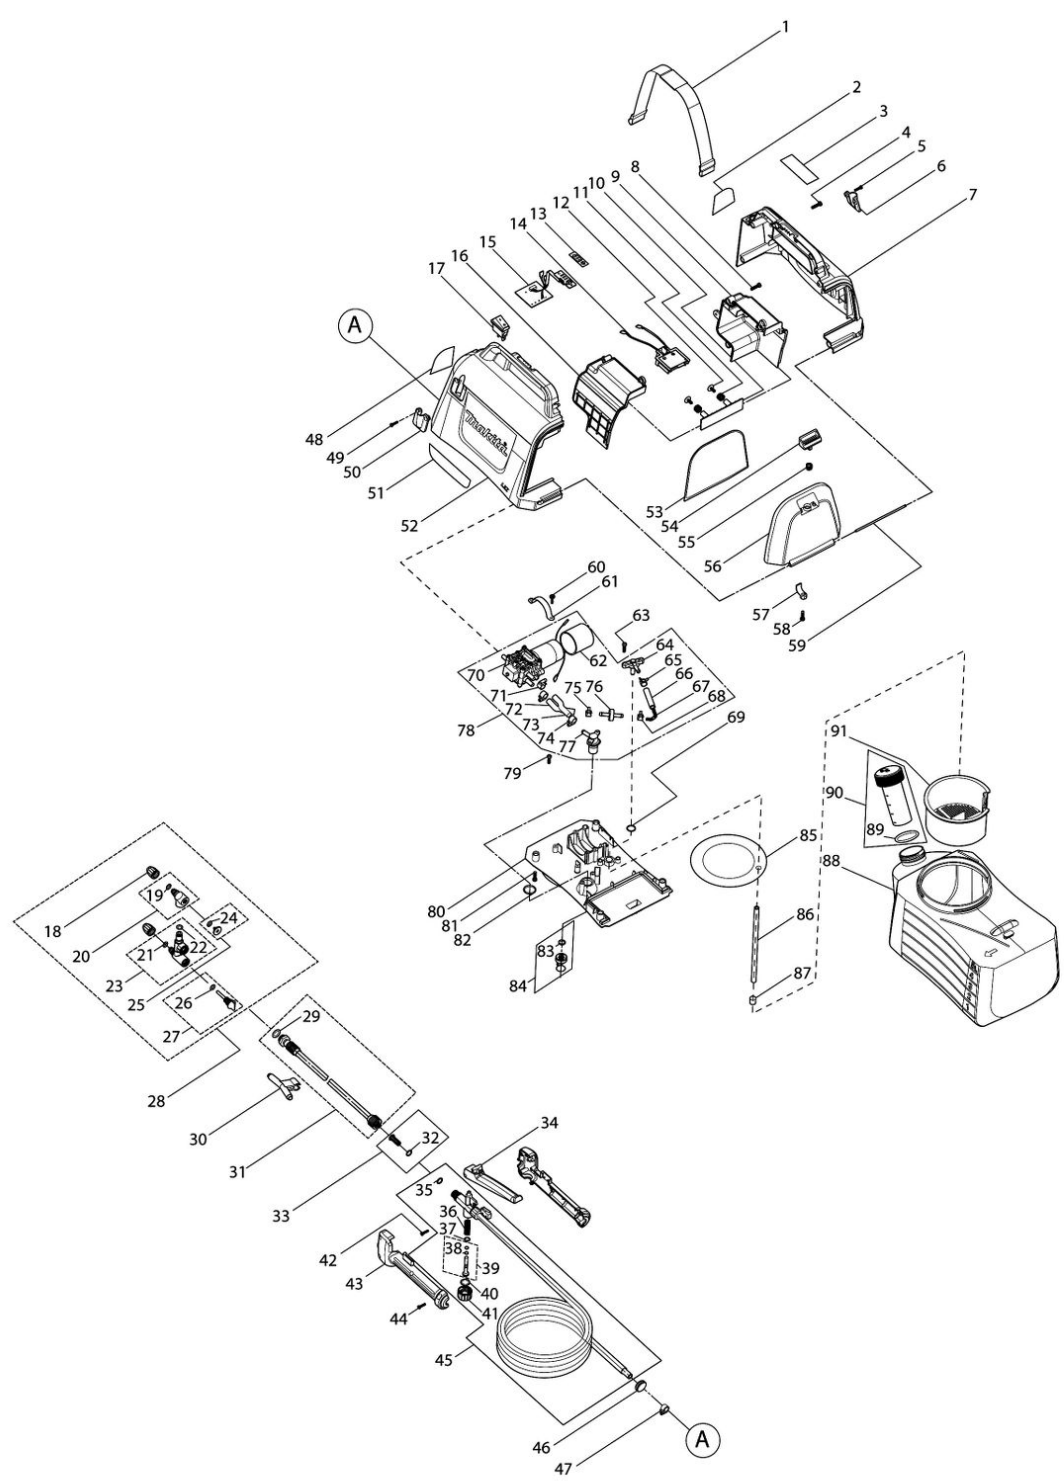

Partdrawing for DUS054Z - Drukspuit

Model No.DUS054 CORDLESS GARDEN SPRAYER

2020/11
DUS054