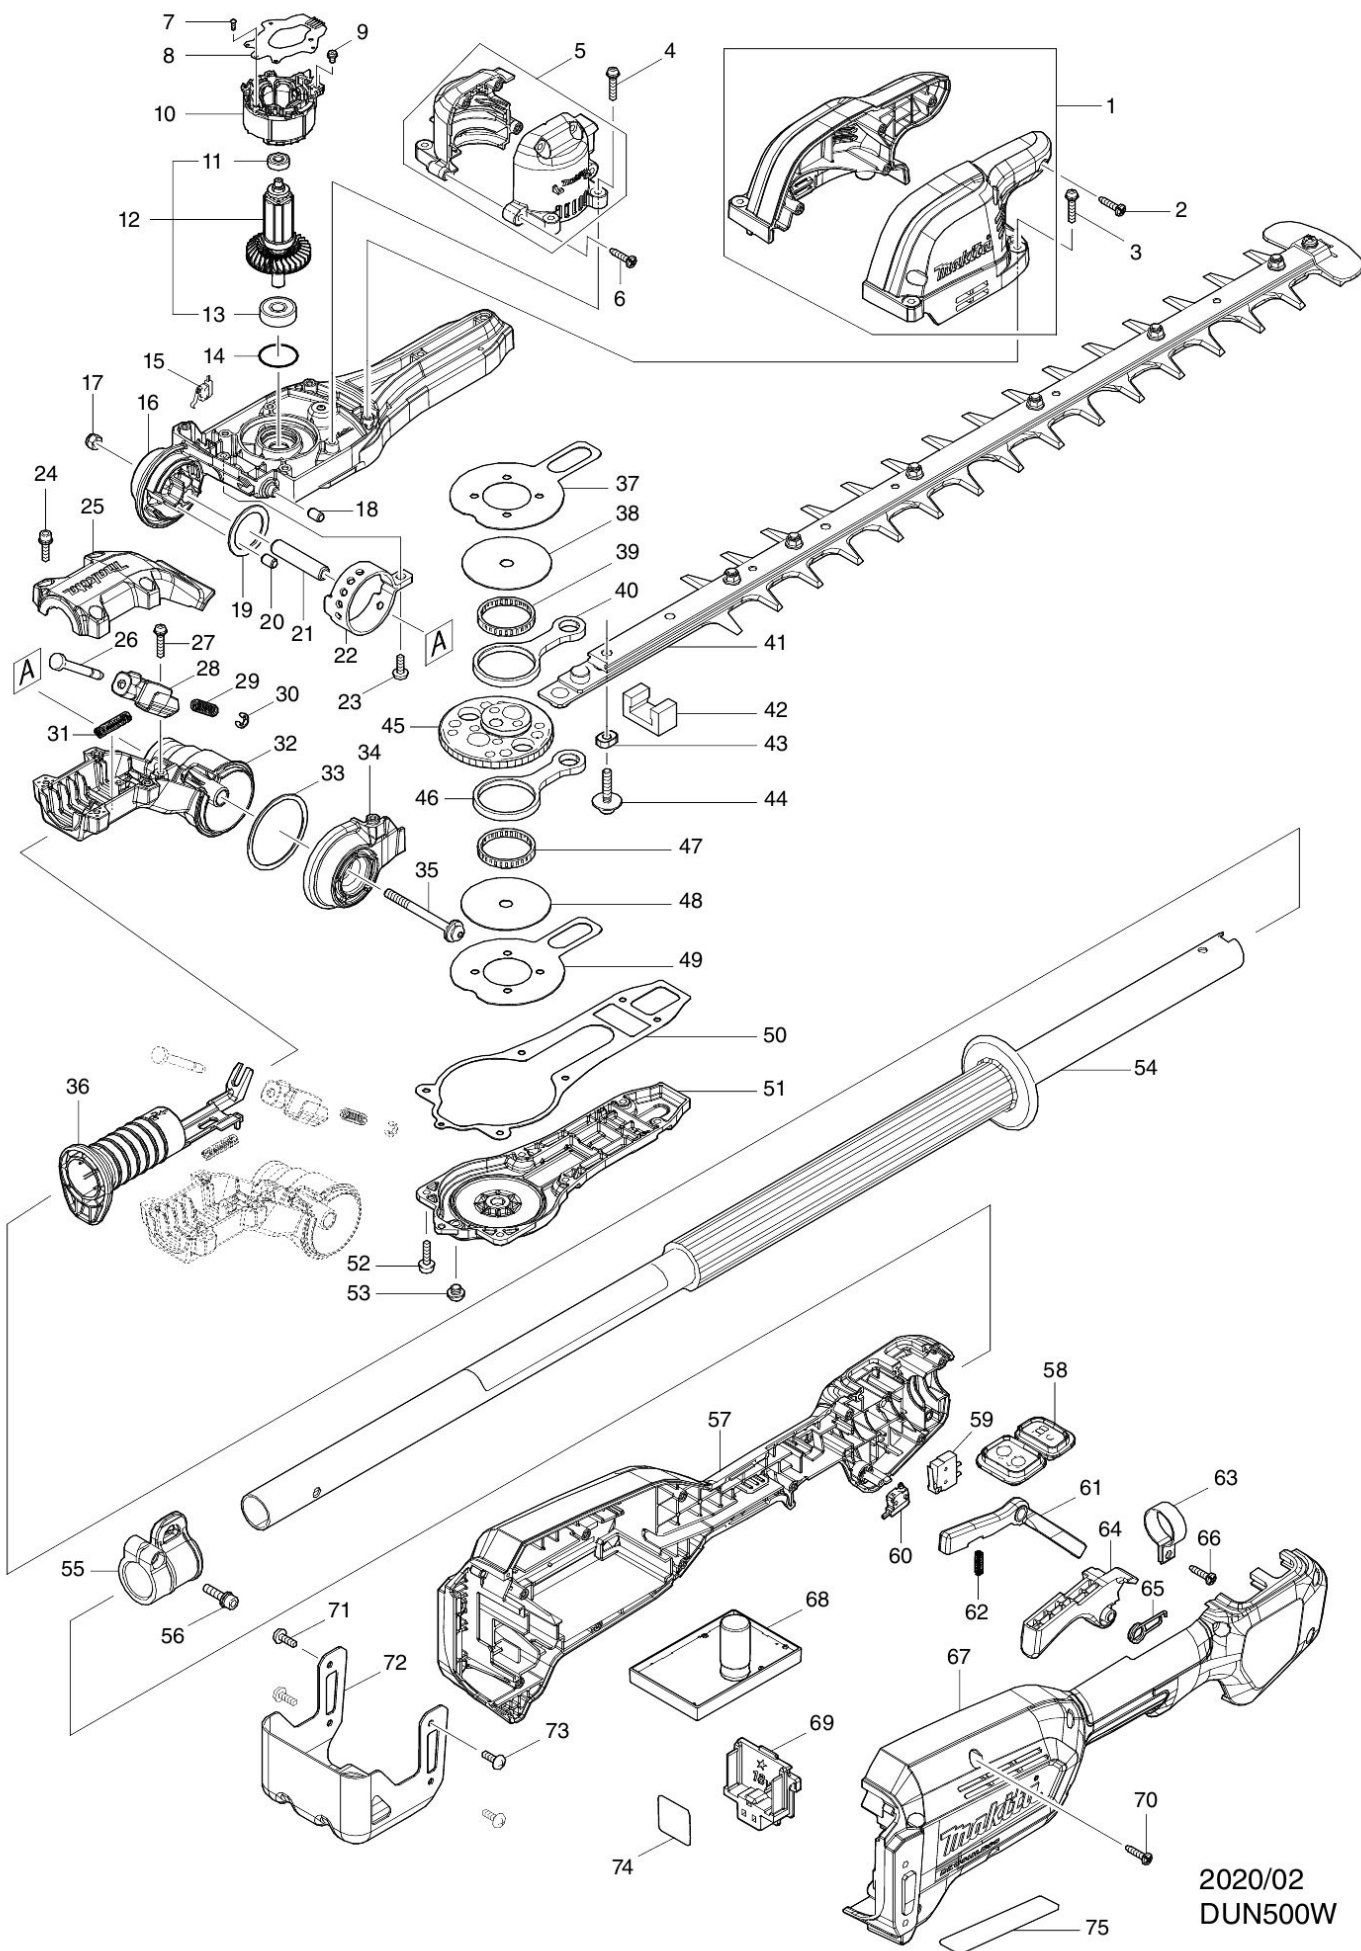

Partdrawing for DUN500WZ - Stokheggenschaar

2020/02
DUN500W