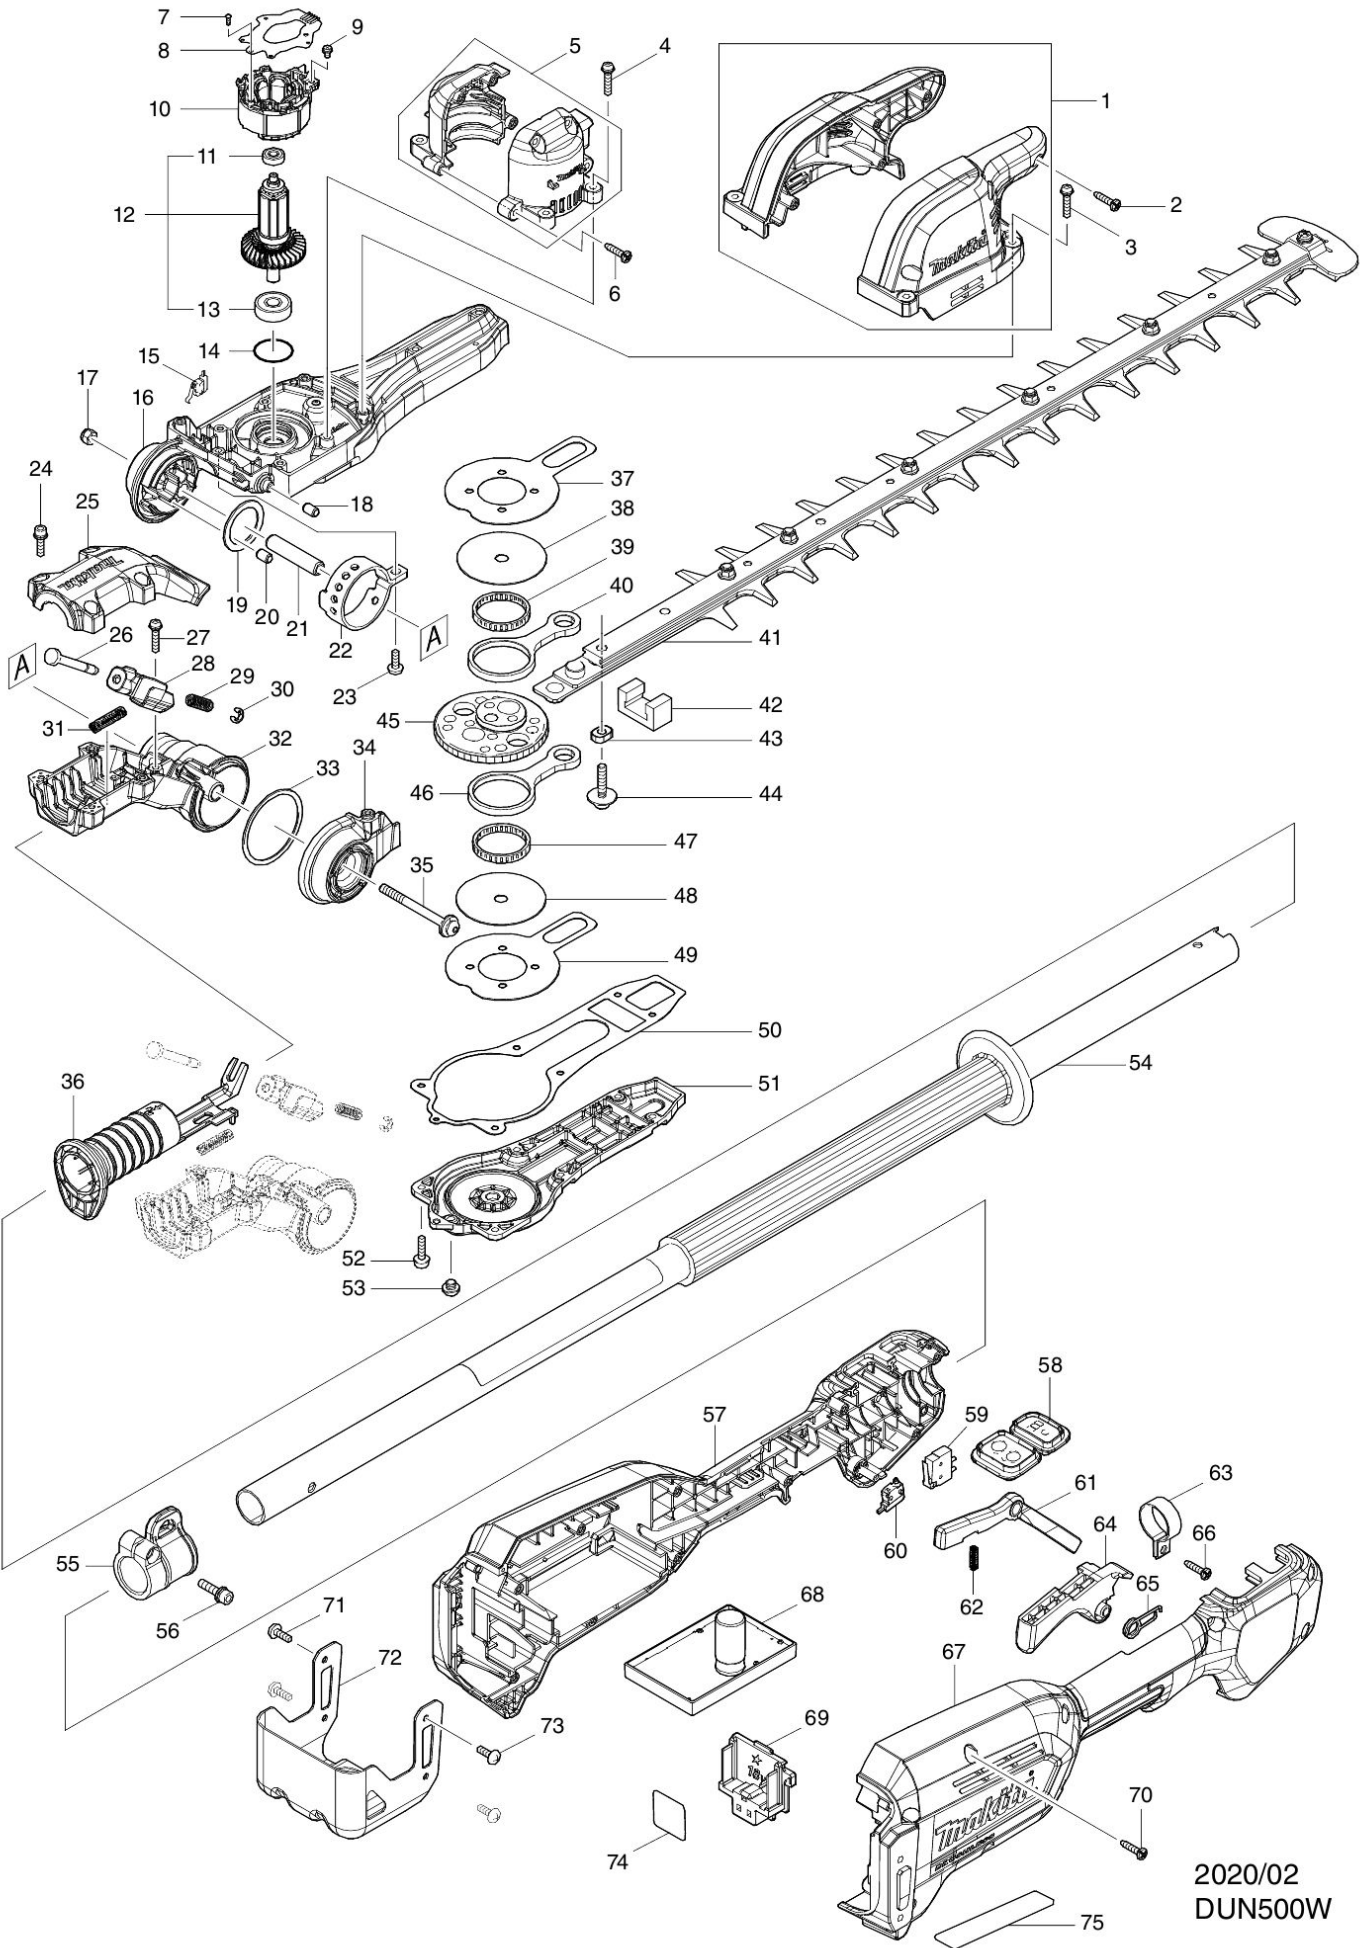

Partdrawing for DUN500WRTE - Stokheggenschaar

2020/02
DUN500W