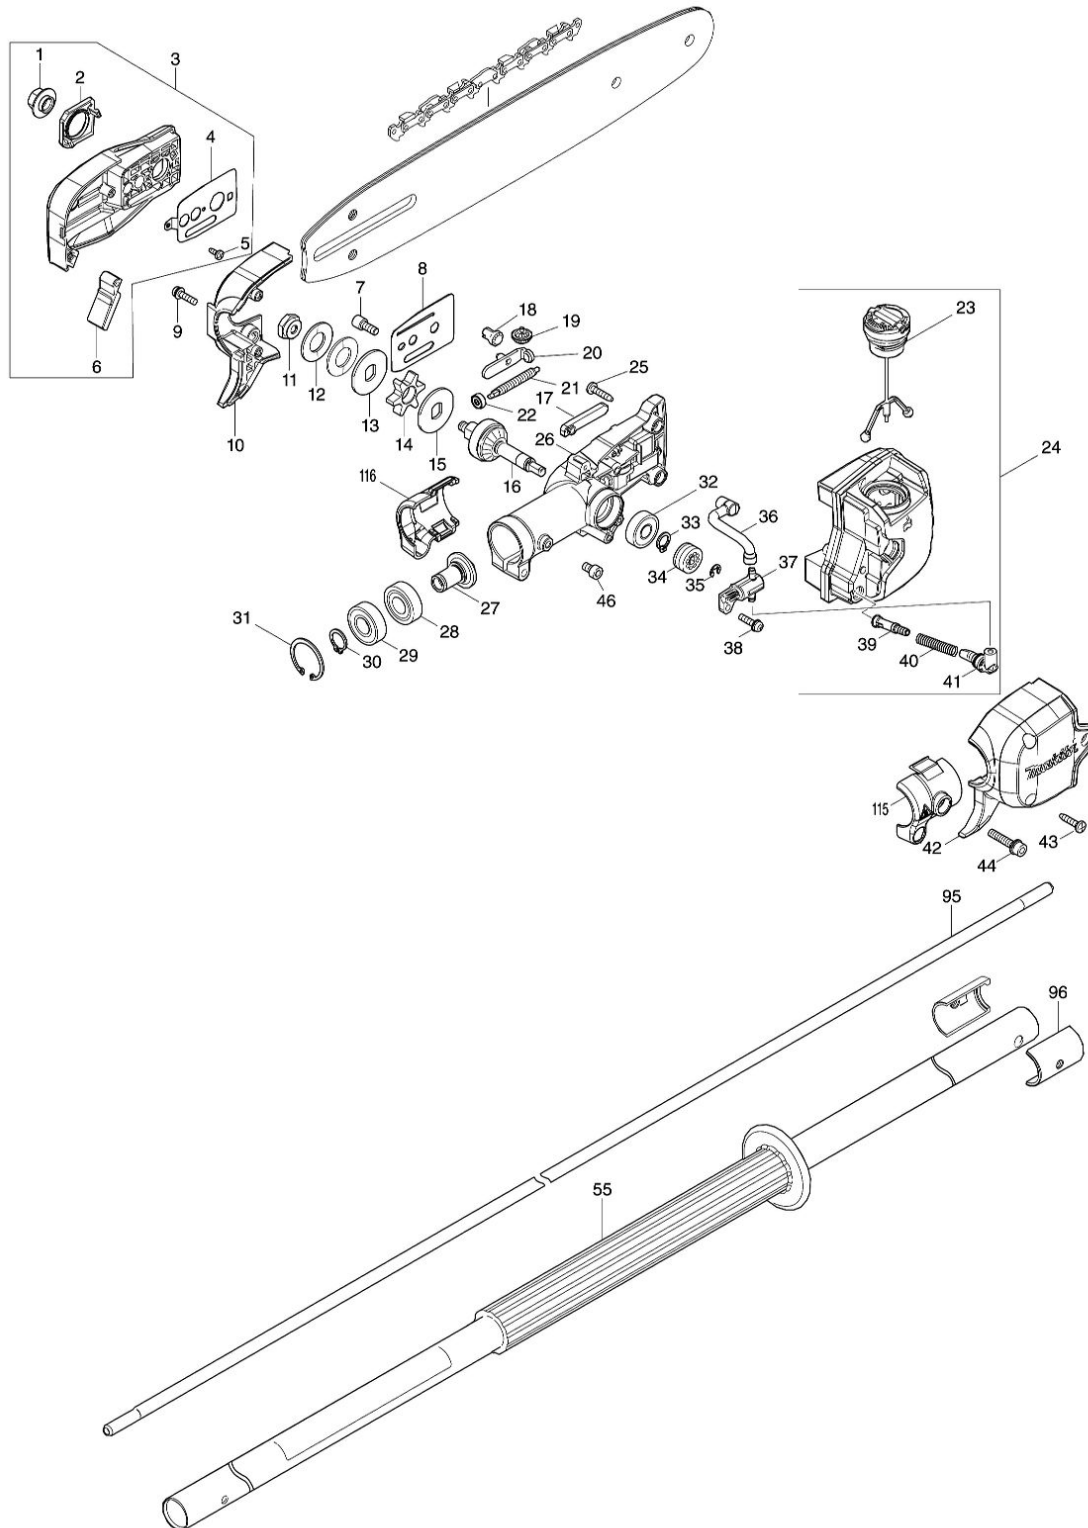

Model No.DUA300 300MM CORDLESS POLE SAW

Model No.DUA300 300MM CORDLESS POLE SAW