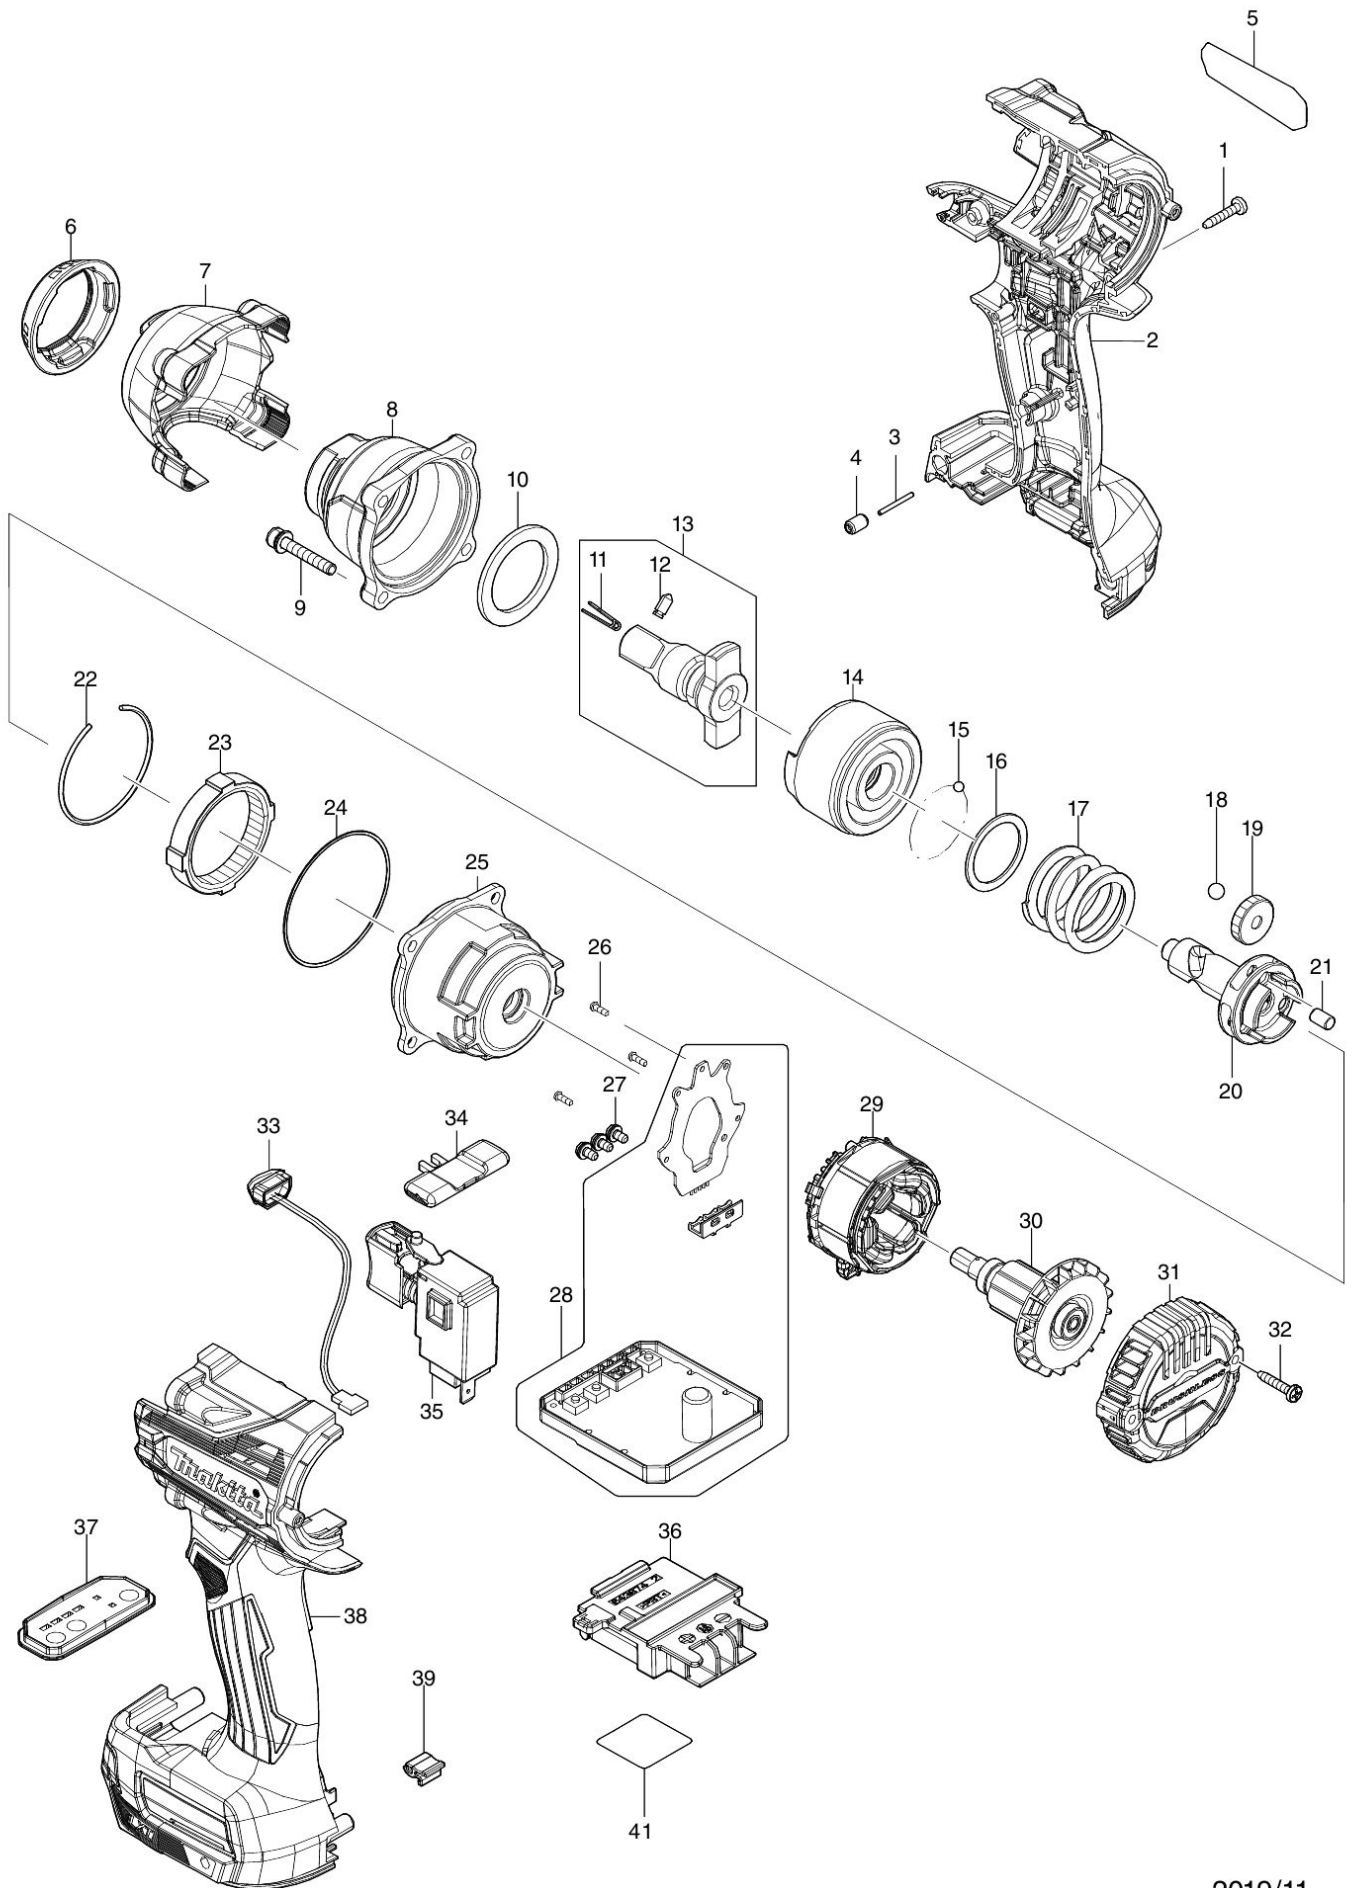

Partdrawing for DTW301Z - Slagmoersleutel

2019/11
DTW301