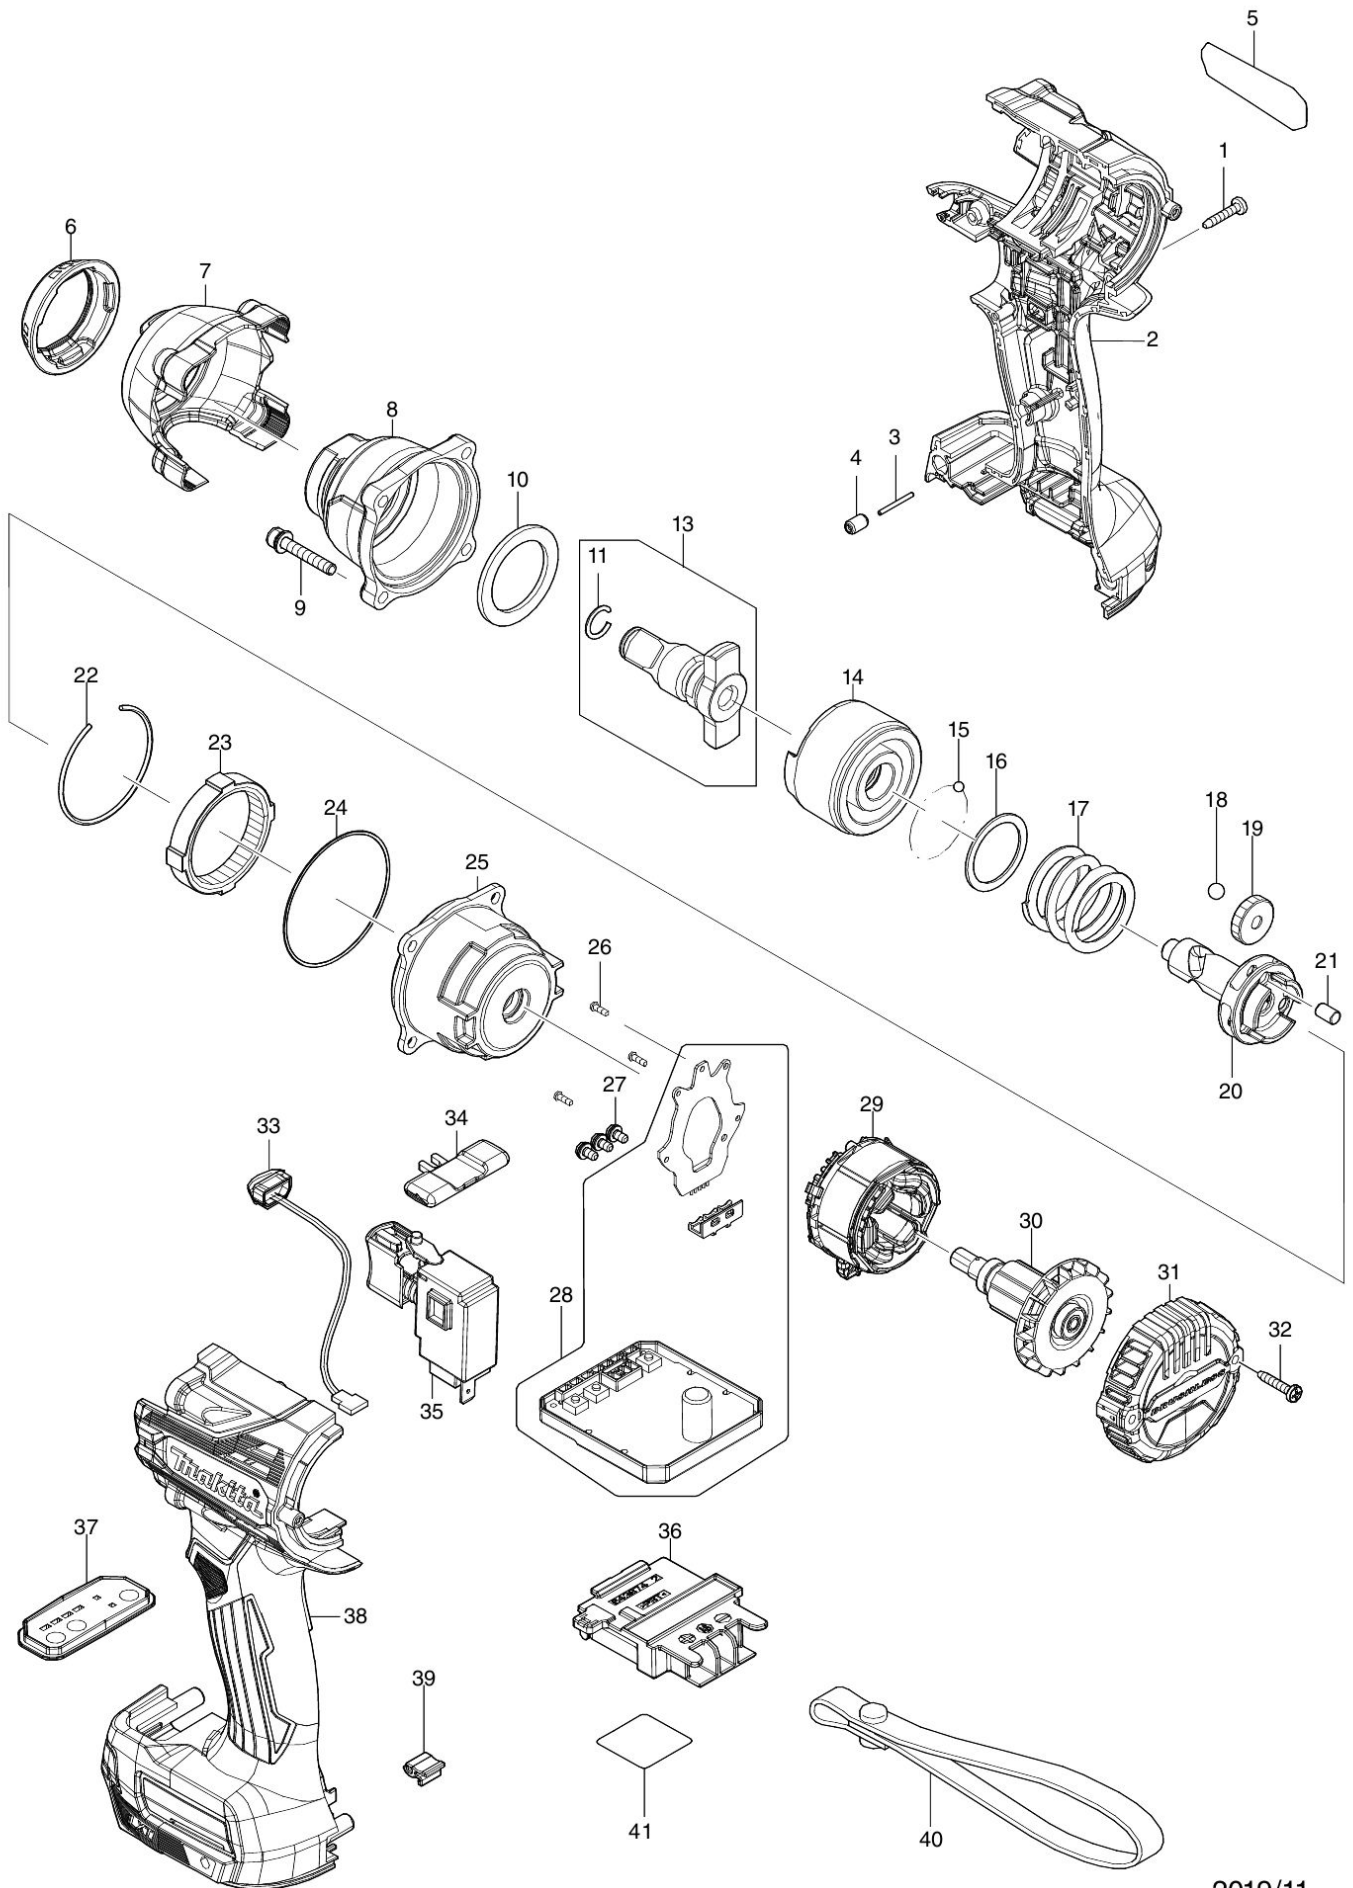

# Partdrawing for DTW300RTJ - Slagmoersleutel

2019/11  
DTW300