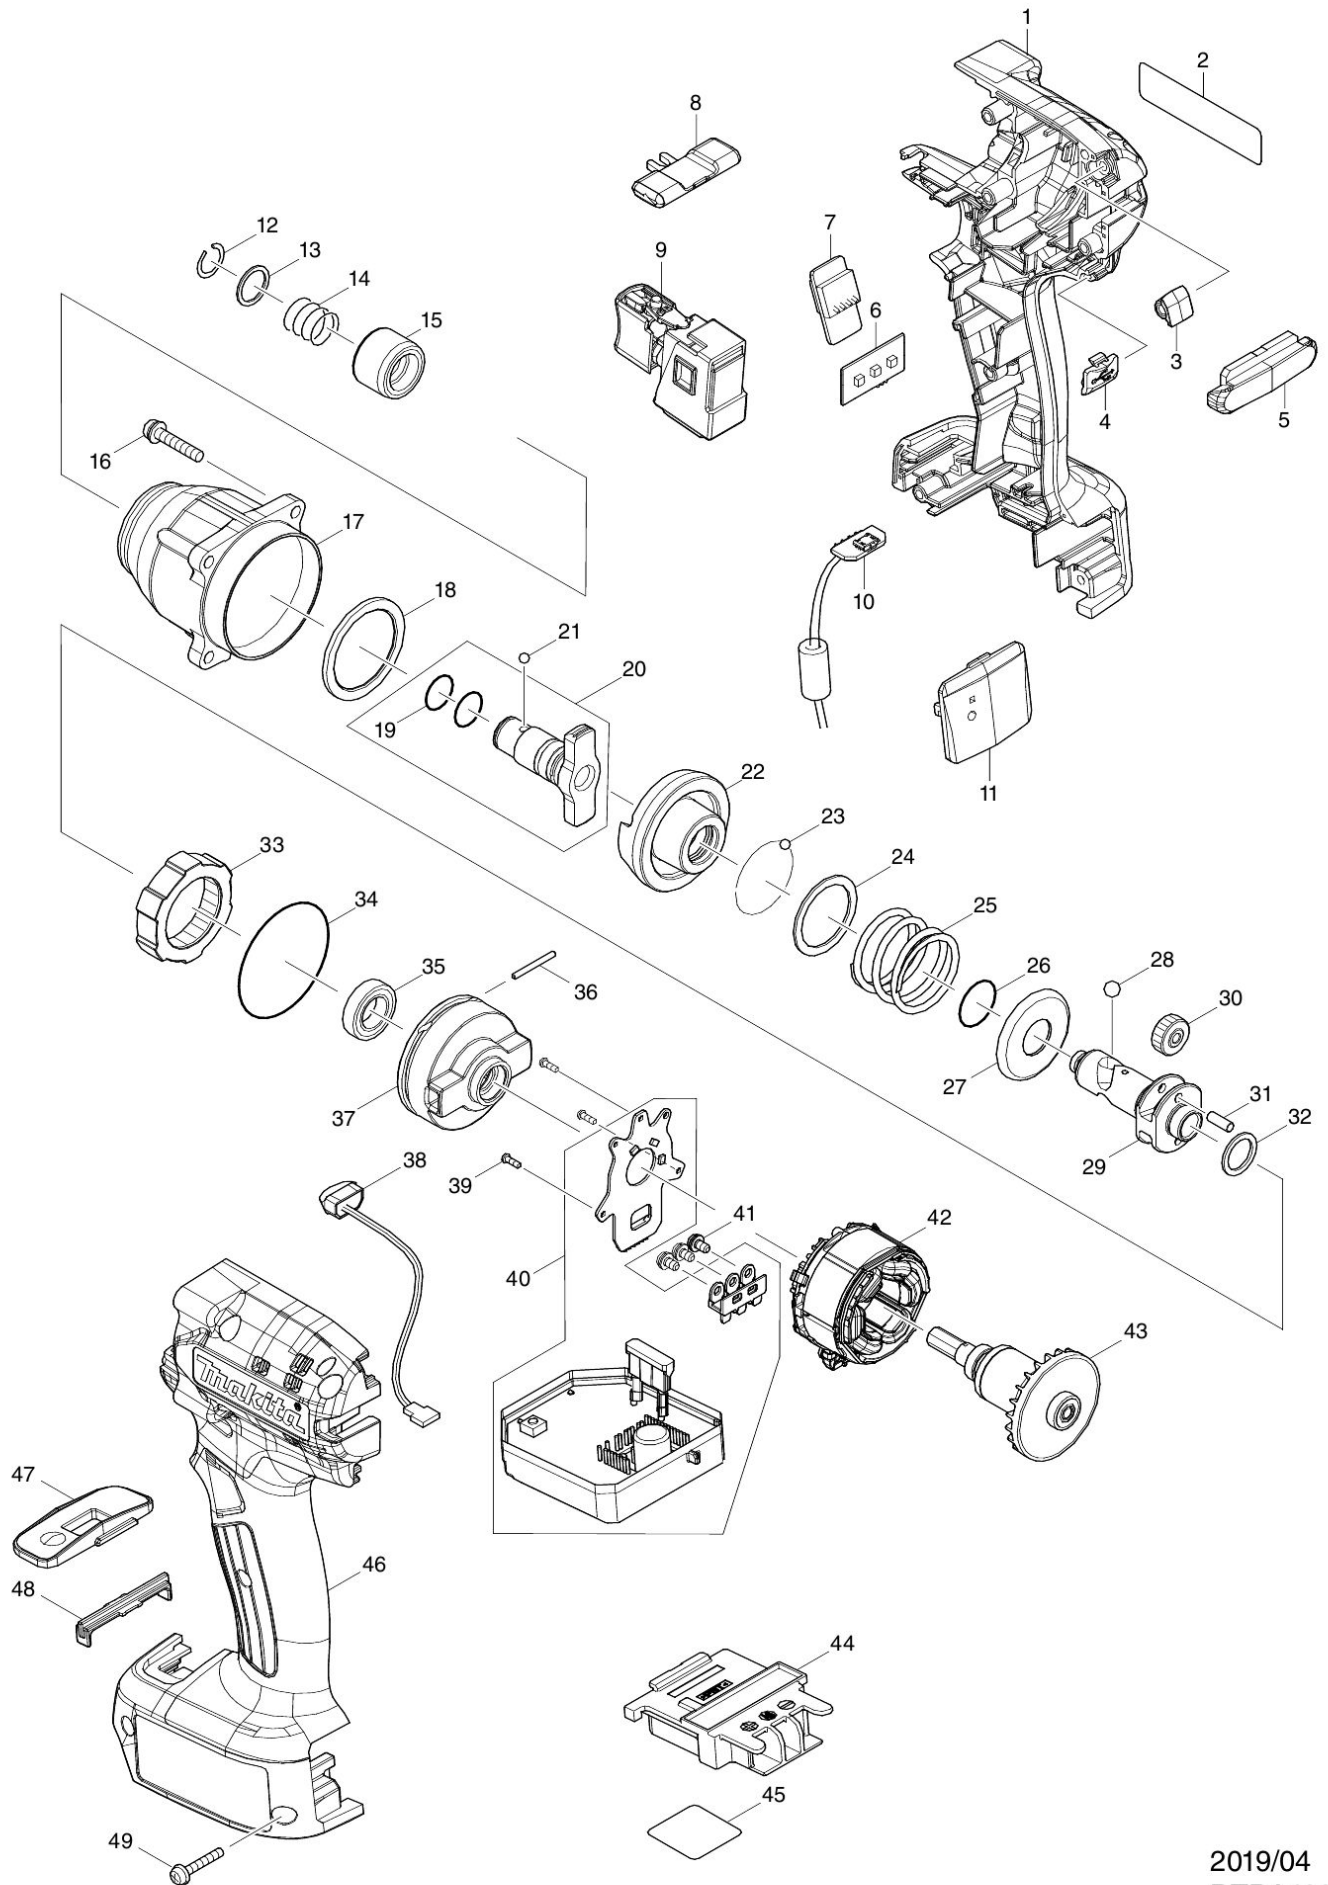

# Partdrawing for DTDA100Z - Slagschroevendraaier

2019/04  
DTDA100