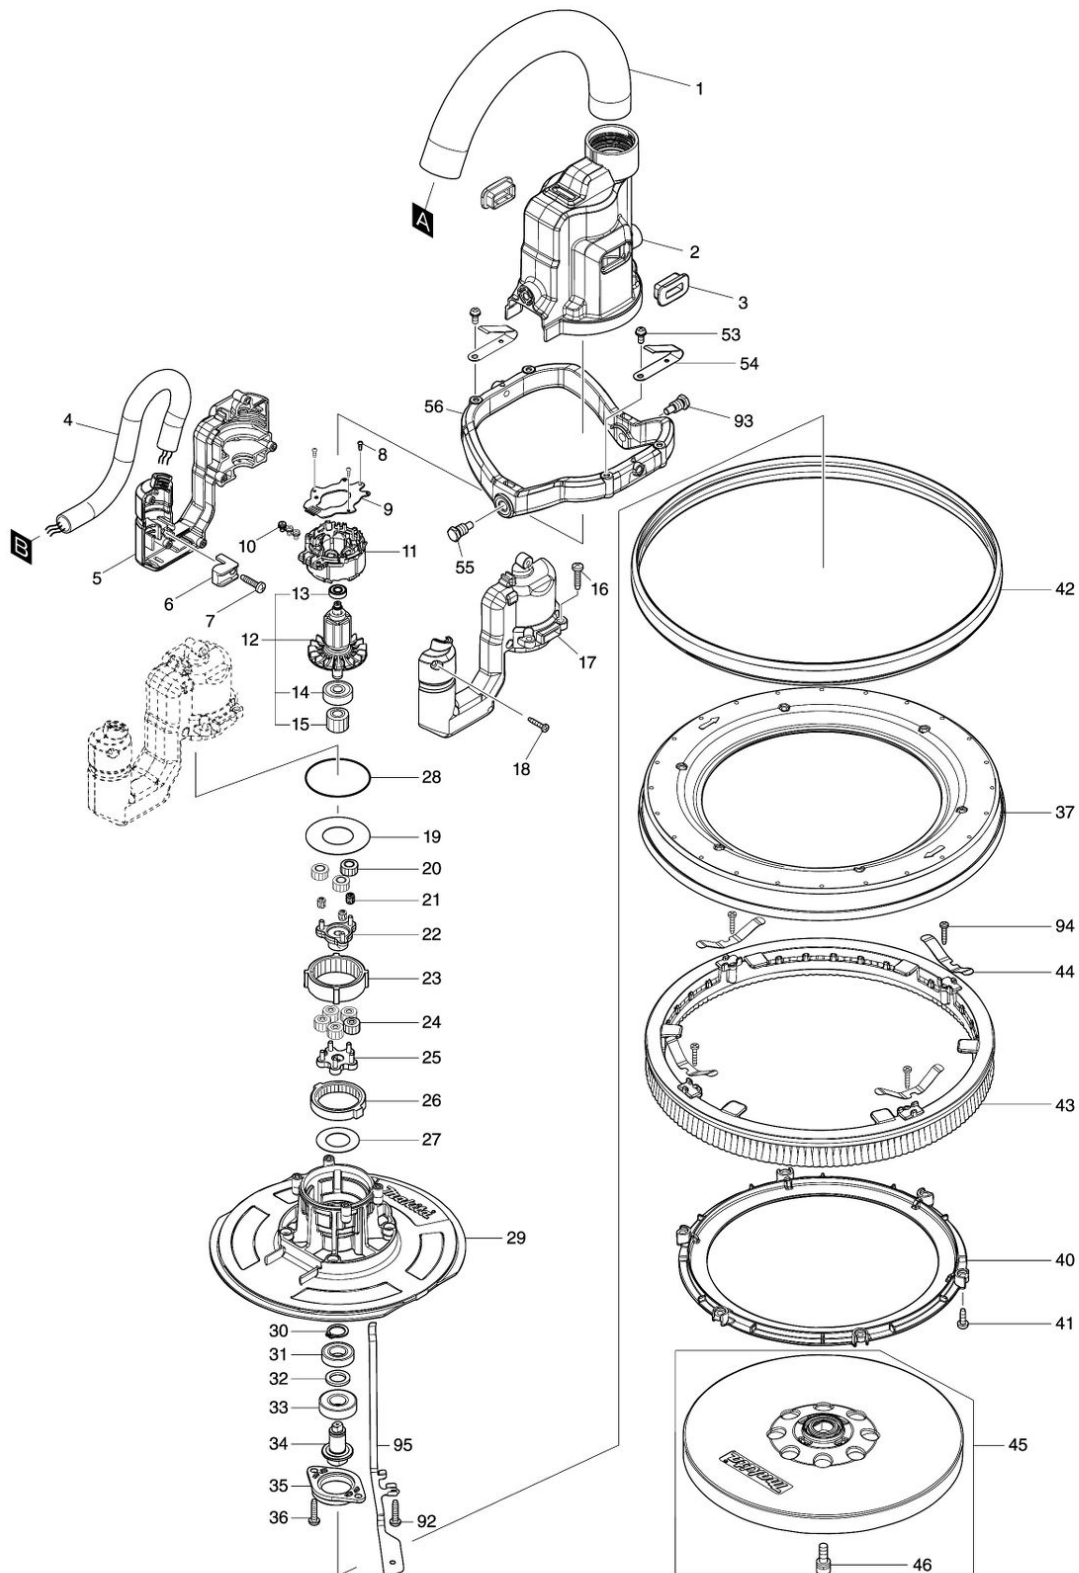

Model No.DSL801 225MM CORDLESS DRYWALL SANDER

Model No.DSL801 225MM CORDLESS DRYWALL SANDER