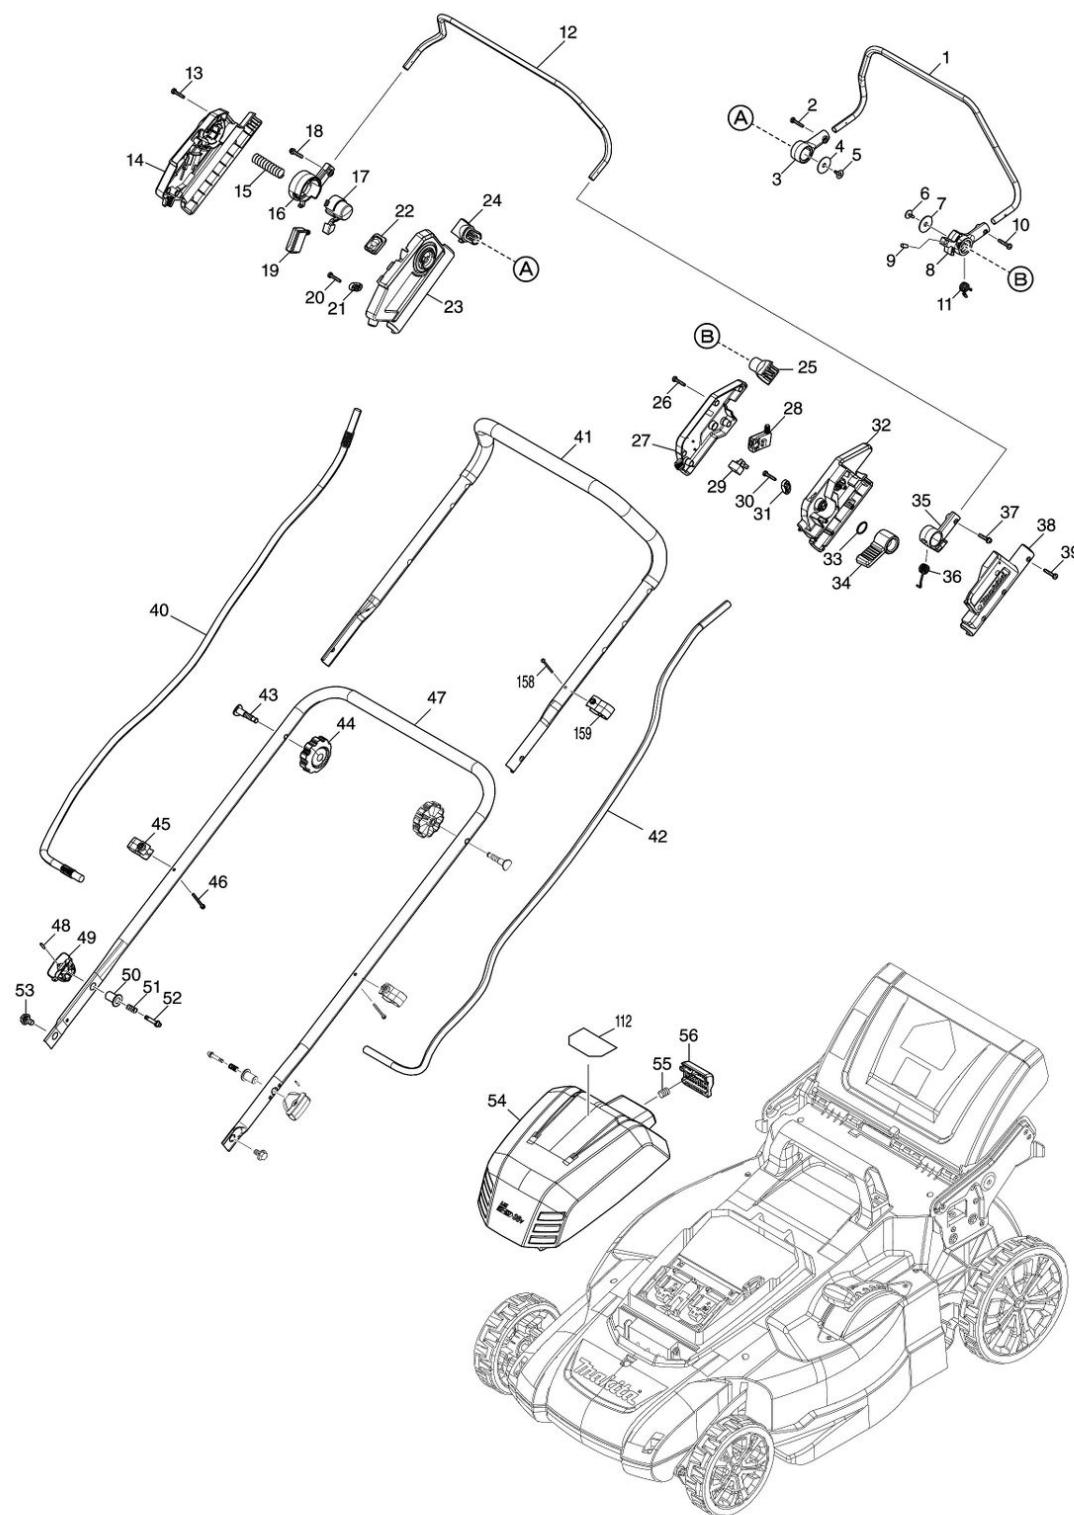

Model No.DLM539 530MM CORDLESS LAWN MOWER

Model No.DLM539 530MM CORDLESS LAWN MOWER

Model No.DLM539 530MM CORDLESS LAWN MOWER

Model No.DLM539 530MM CORDLESS LAWN MOWER