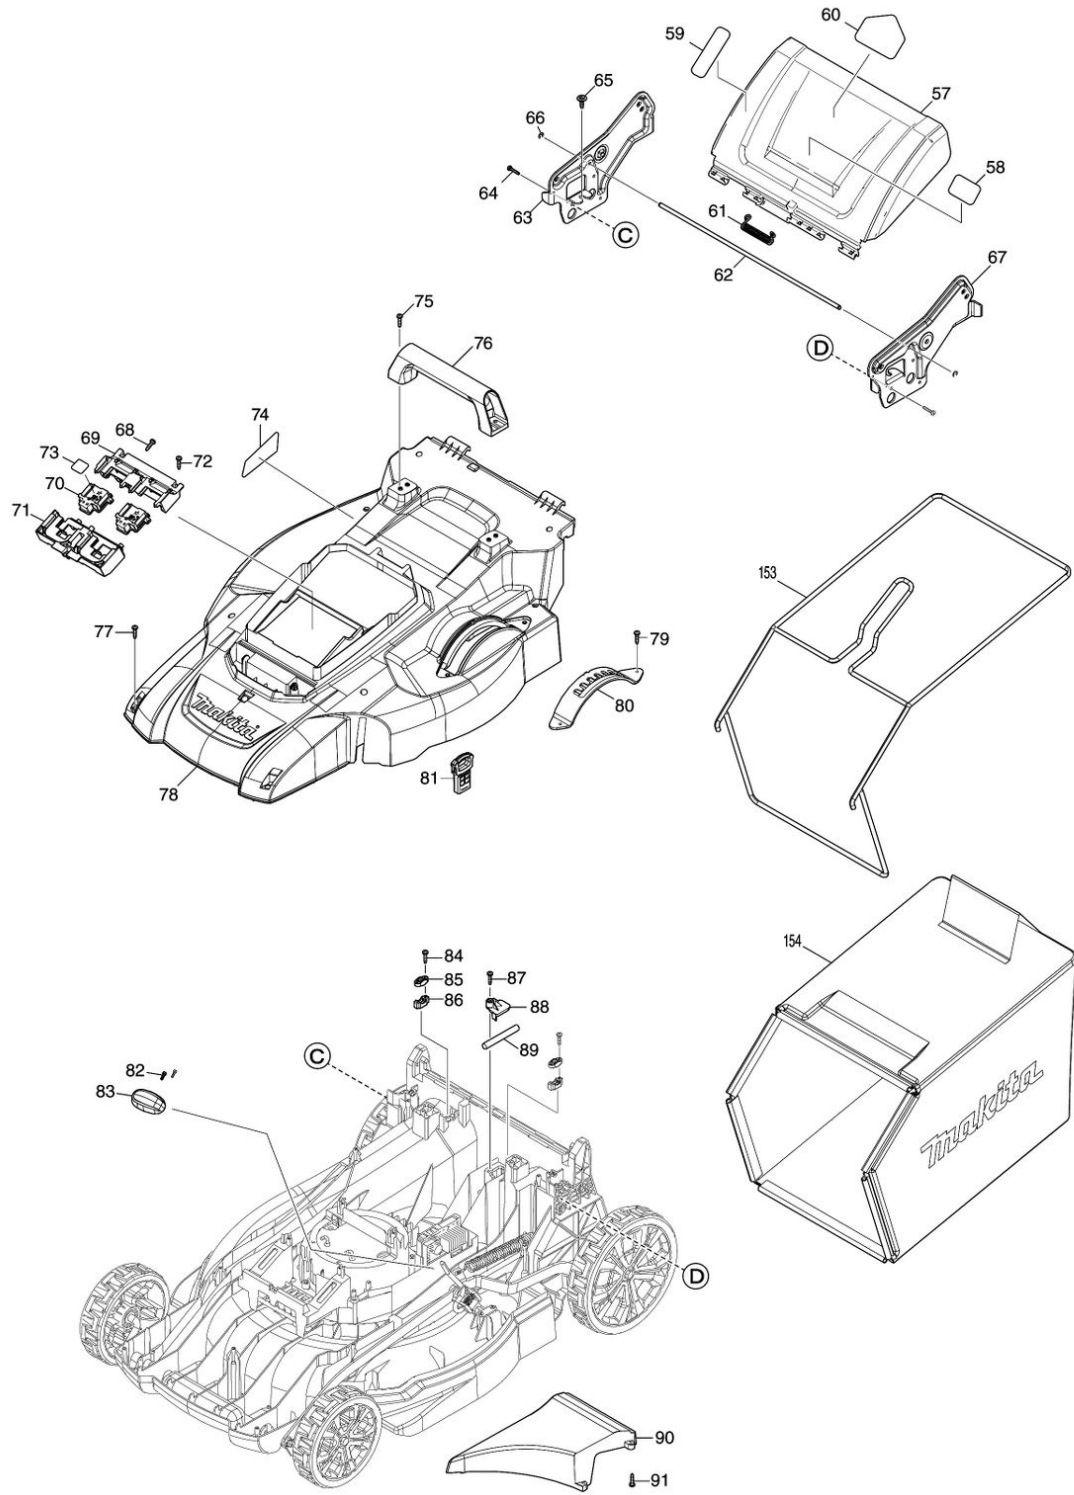

Model No.DLM539 530MM CORDLESS LAWN MOWER

Model No.DLM539 530MM CORDLESS LAWN MOWER

Model No.DLM539 530MM CORDLESS LAWN MOWER

Model No.DLM539 530MM CORDLESS LAWN MOWER