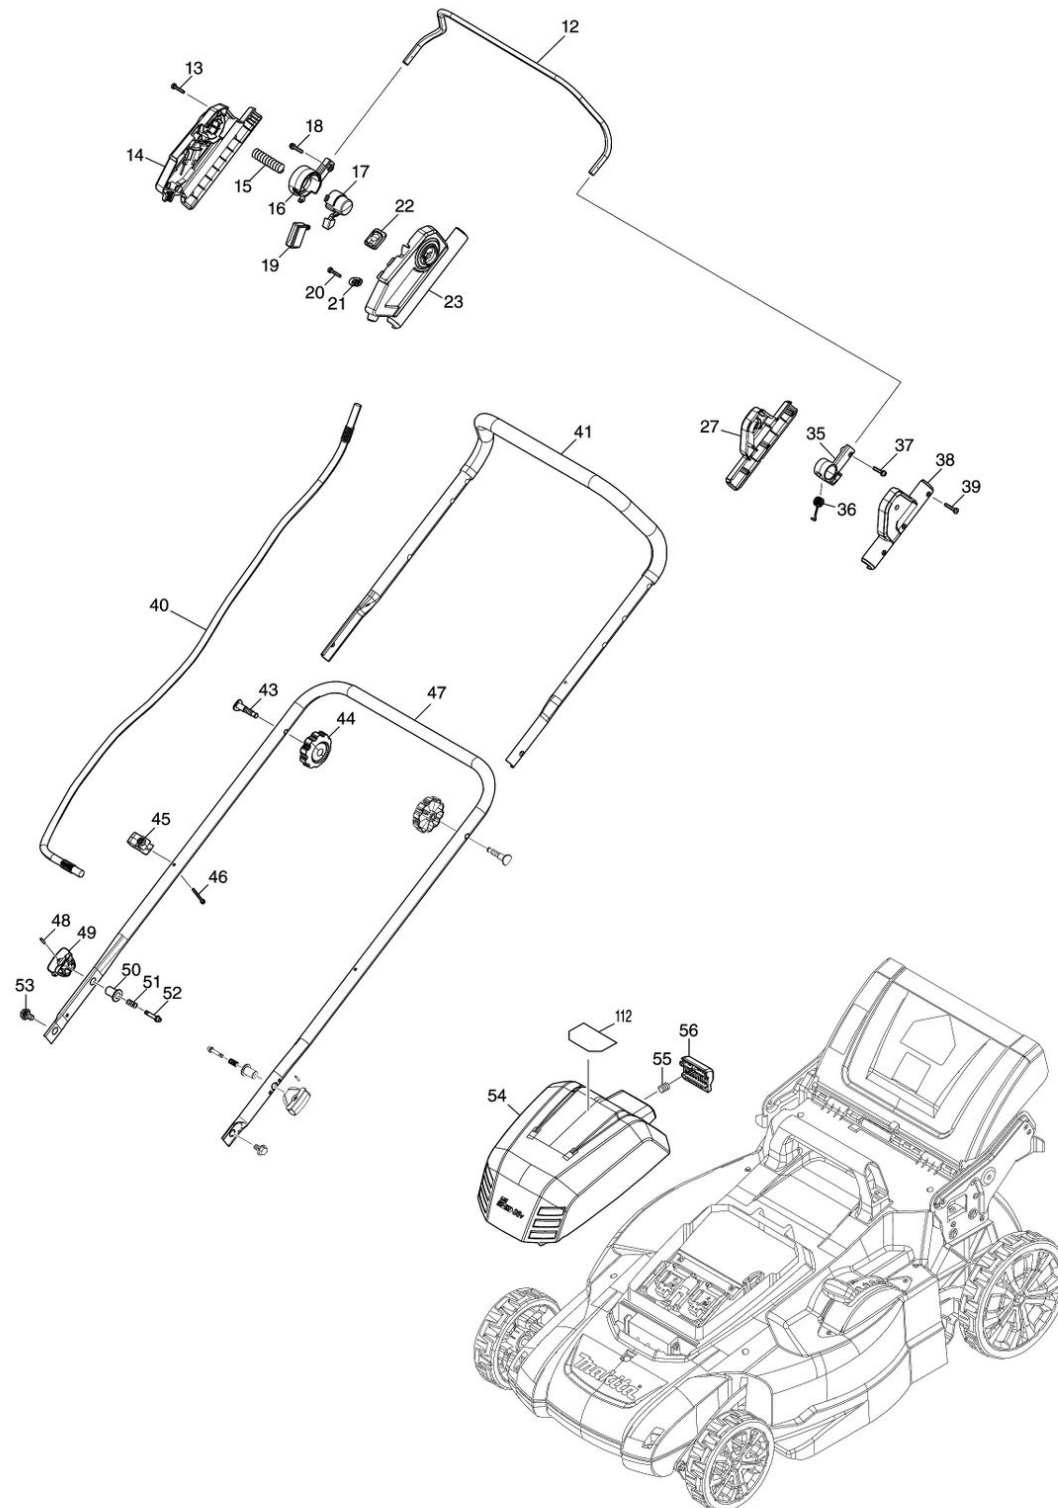

Model No.DLM538 530MM CORDLESS LAWN MOWER

Model No.DLM538 530MM CORDLESS LAWN MOWER

Model No.DLM538 530MM CORDLESS LAWN MOWER

Model No.DLM538 530MM CORDLESS LAWN MOWER