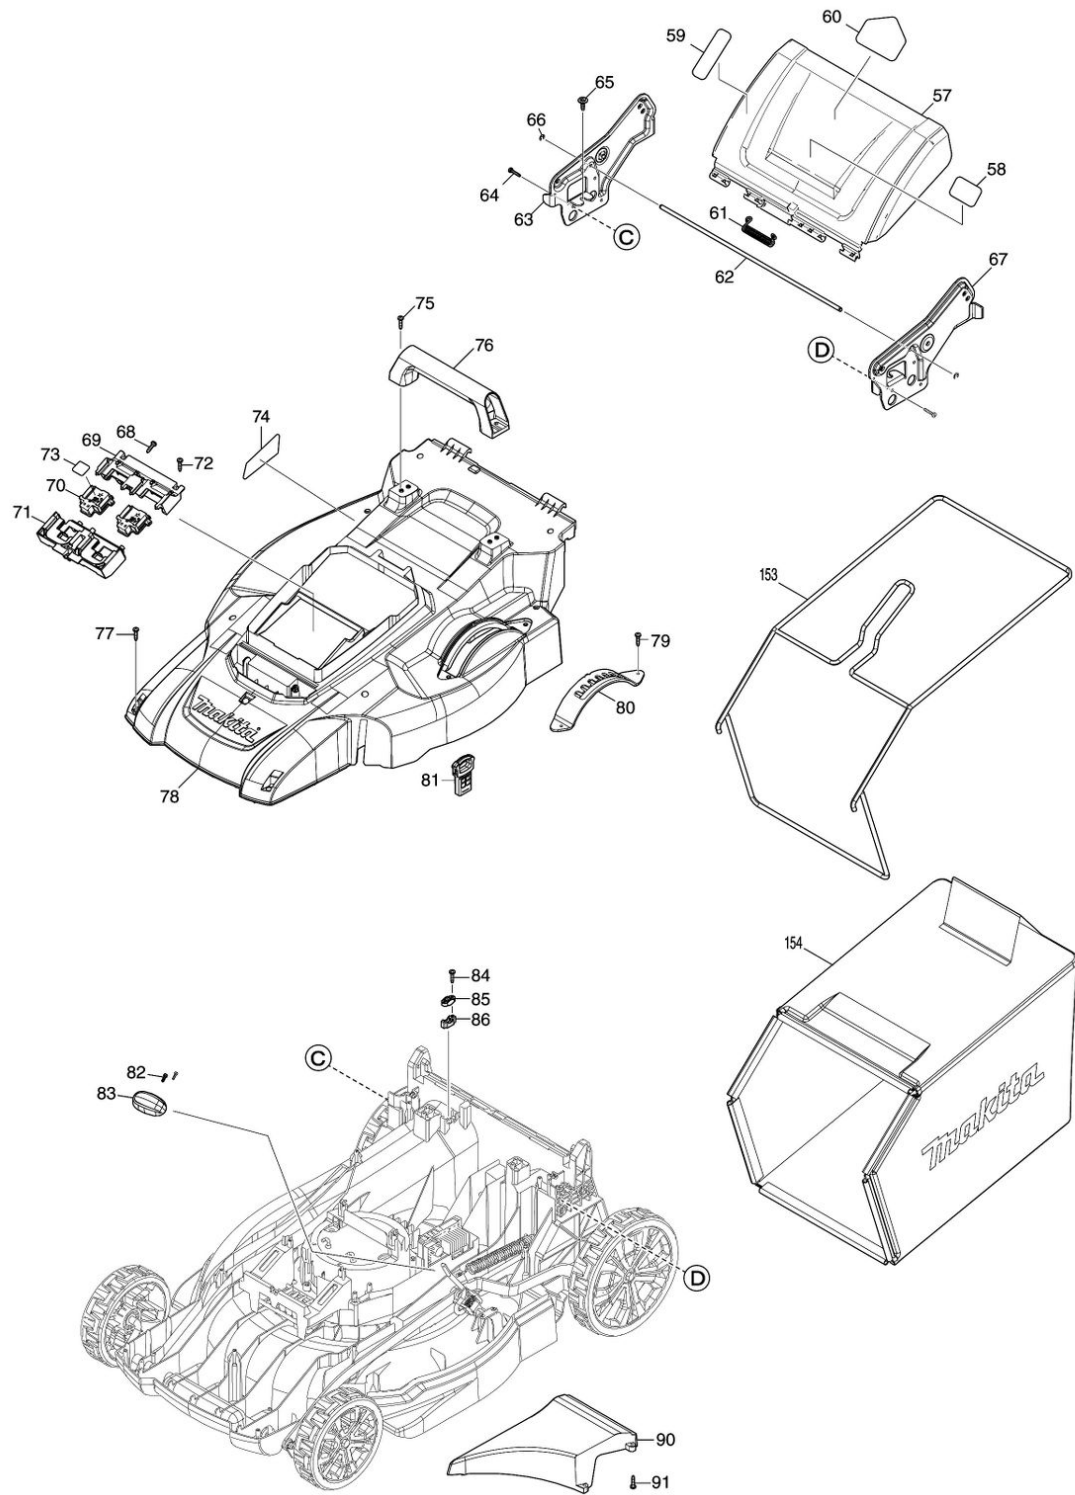

Model No.DLM538 530MM CORDLESS LAWN MOWER

Model No.DLM538 530MM CORDLESS LAWN MOWER

Model No.DLM538 530MM CORDLESS LAWN MOWER