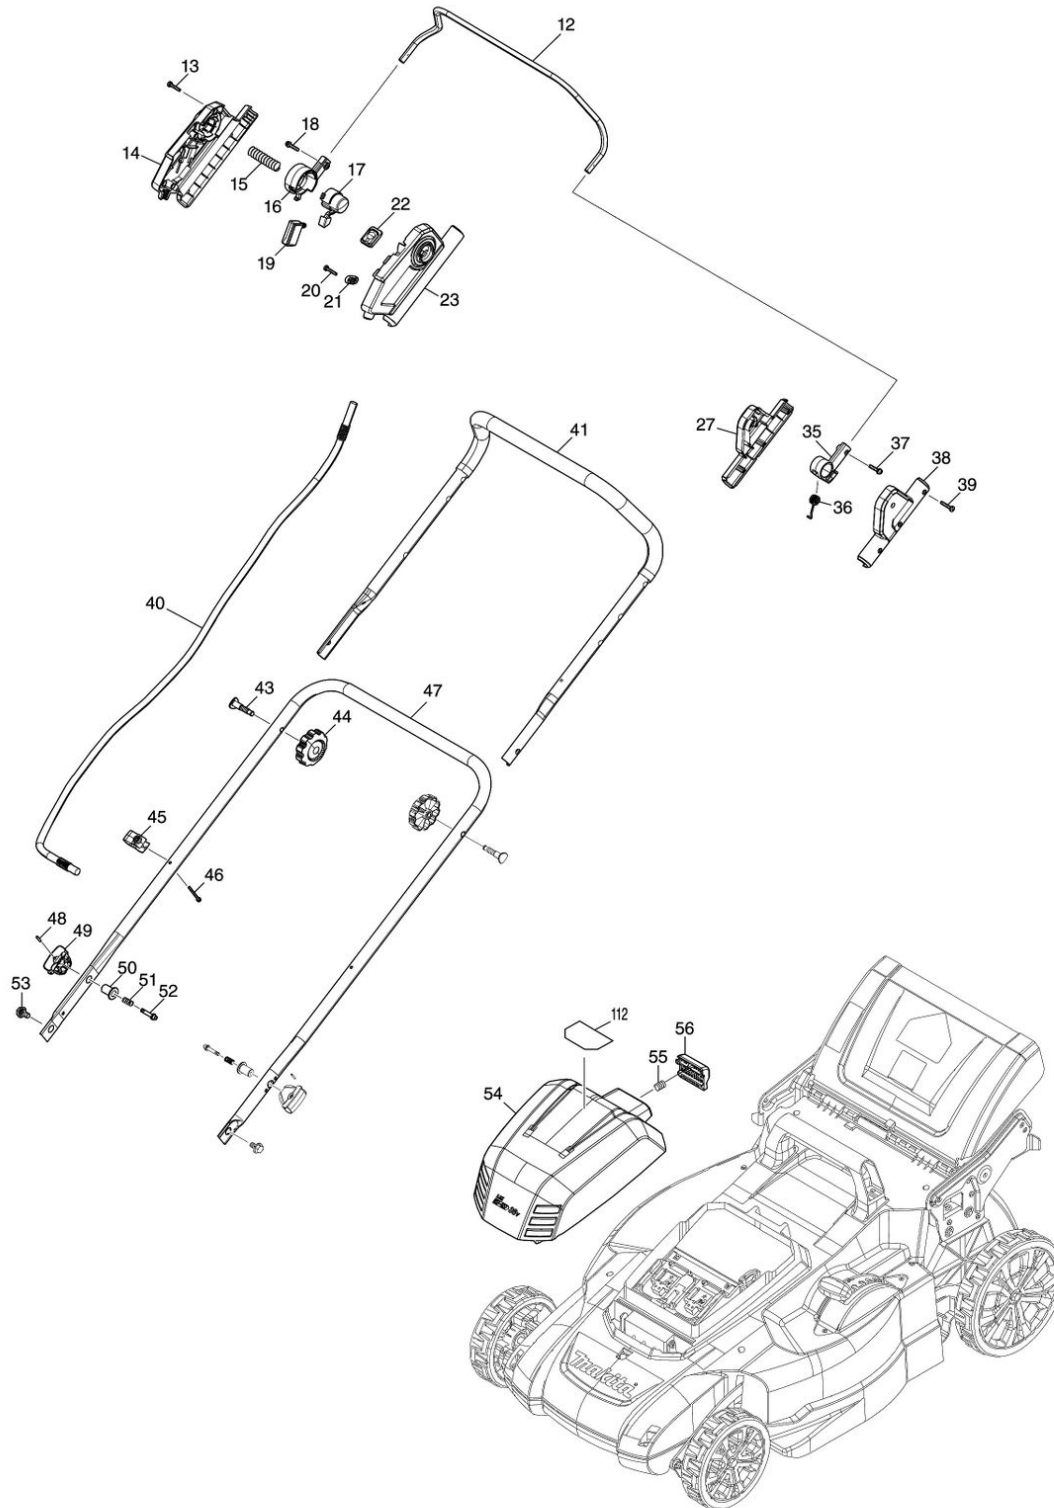

Model No.DLM538 530MM CORDLESS LAWN MOWER

Model No.DLM538 530MM CORDLESS LAWN MOWER

Model No.DLM538 530MM CORDLESS LAWN MOWER