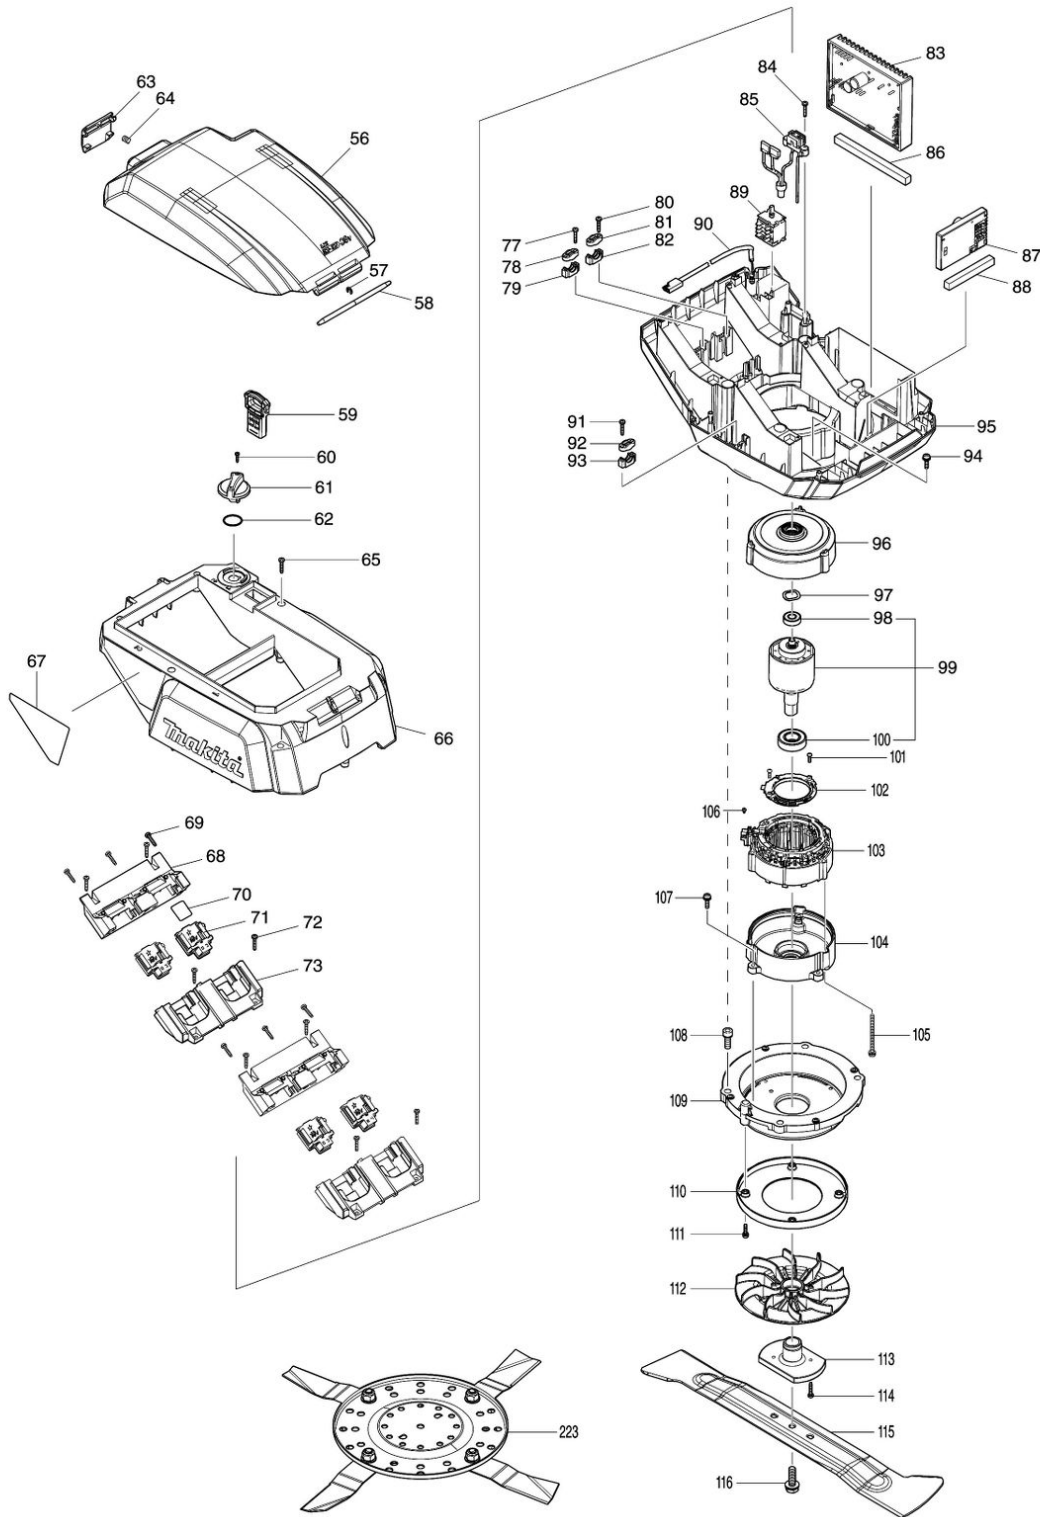

Model No.DLM536 530MM CORDLESS LAWN MOWER

Model No.DLM536 530MM CORDLESS LAWN MOWER

Model No.DLM536 530MM CORDLESS LAWN MOWER