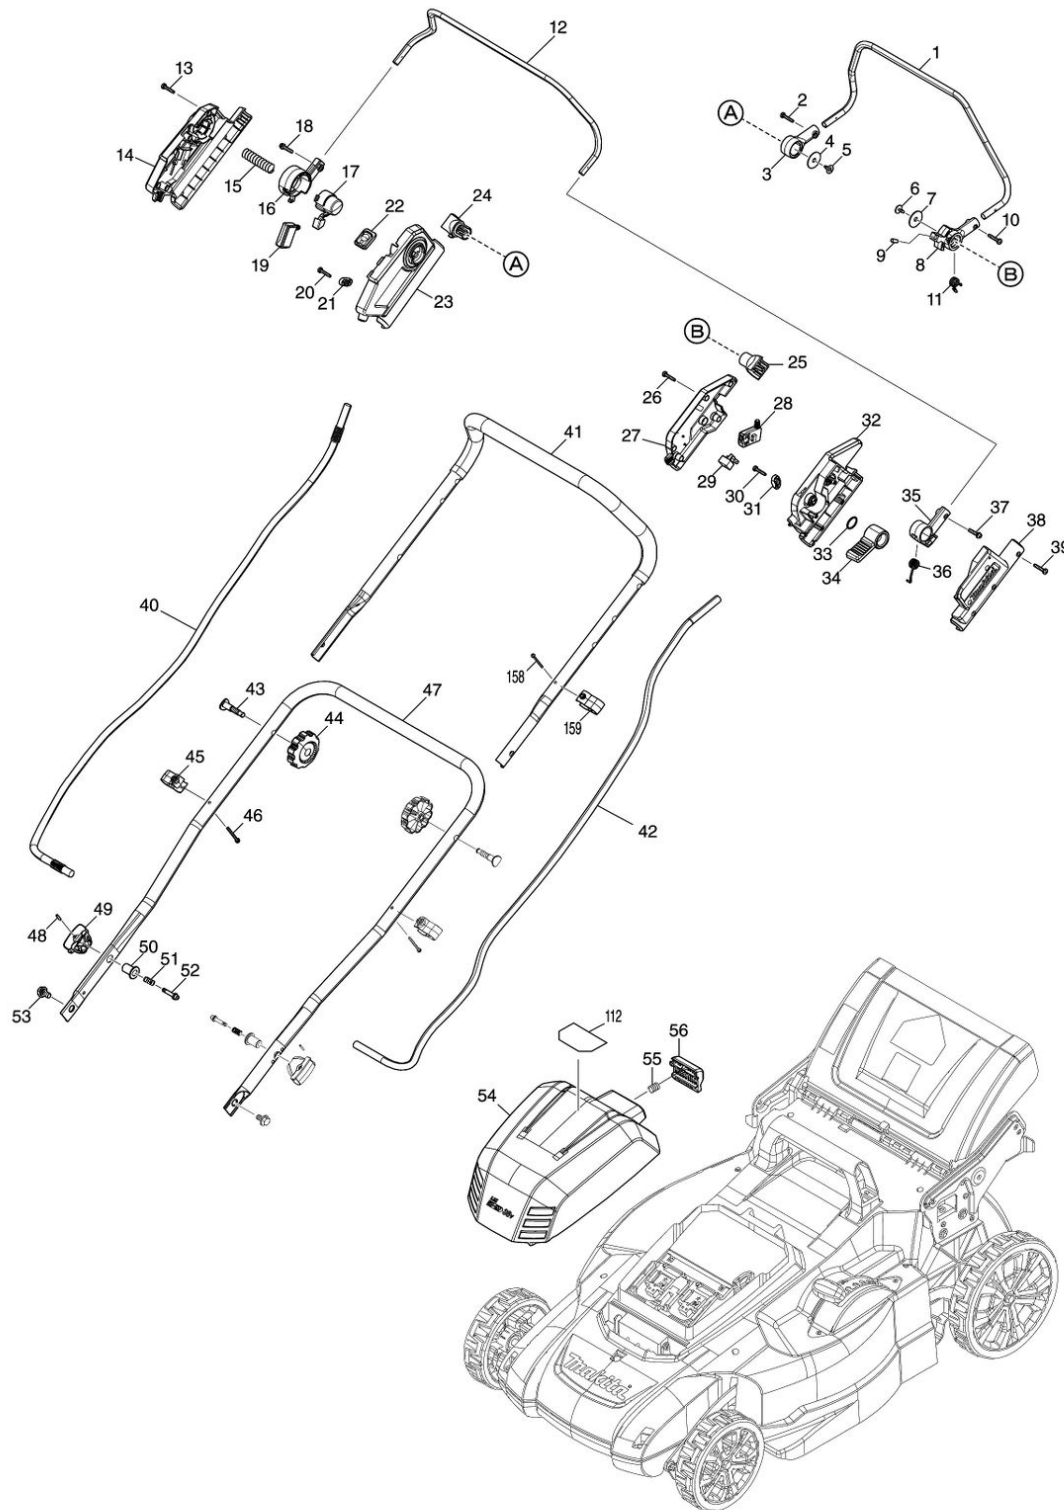

Model No.DLM481 480MM CORDLESS LAWN MOWER

Model No.DLM481 480MM CORDLESS LAWN MOWER

Model No.DLM481 480MM CORDLESS LAWN MOWER

Model No.DLM481 480MM CORDLESS LAWN MOWER