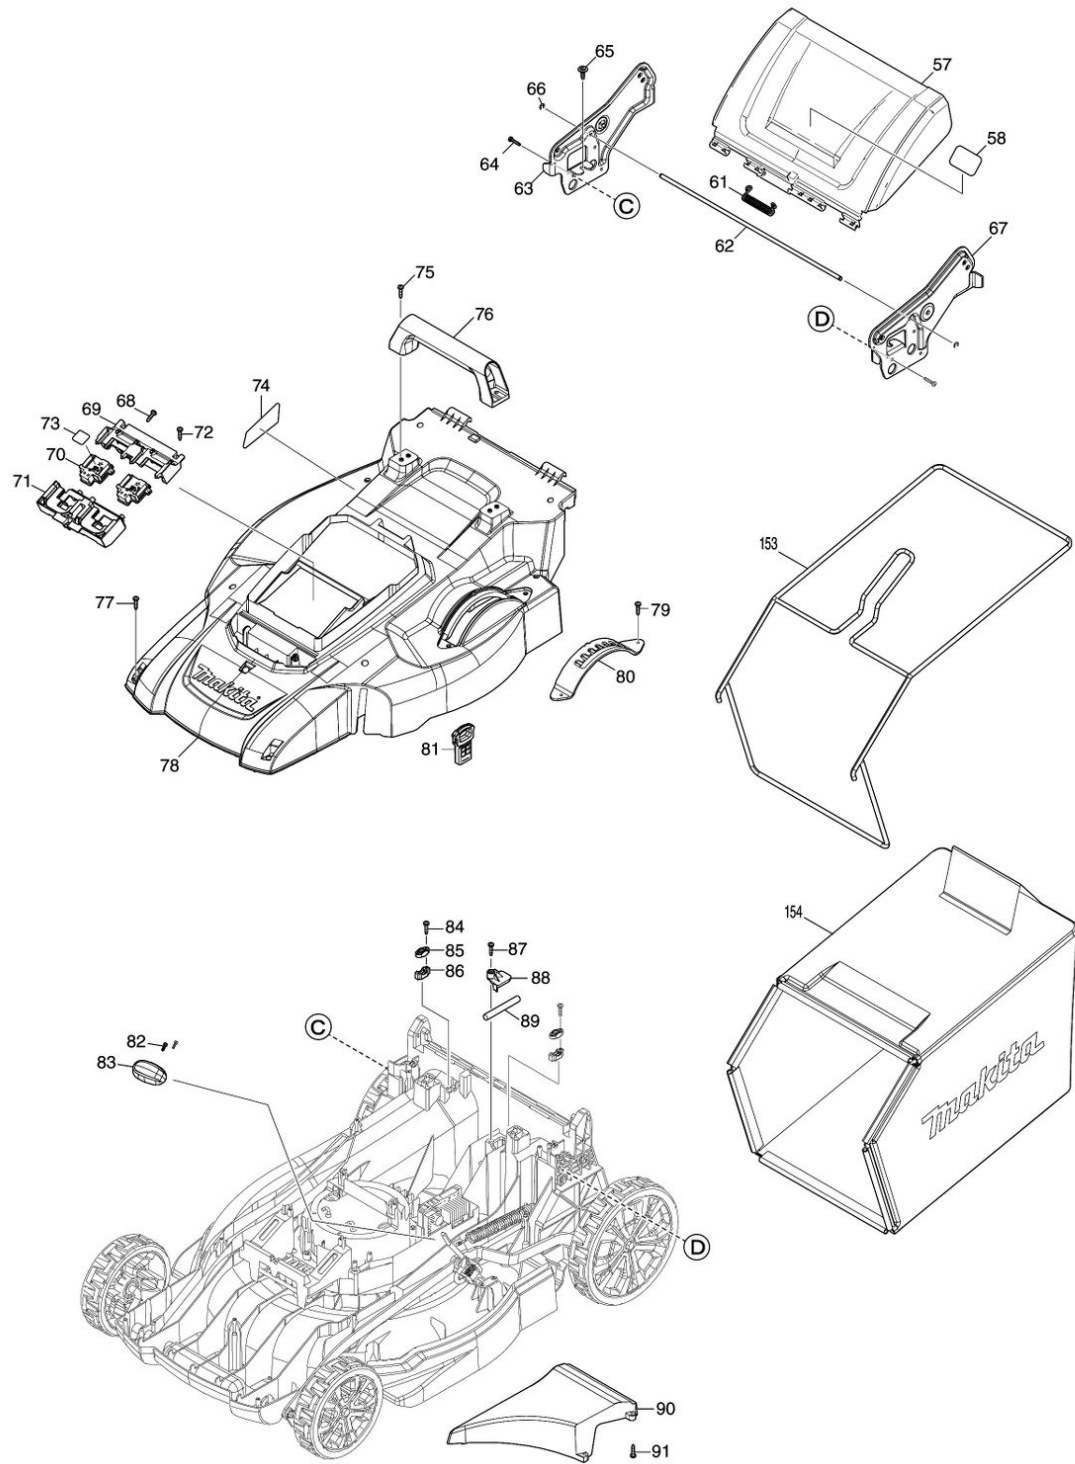

Model No.DLM481 480MM CORDLESS LAWN MOWER

Model No.DLM481 480MM CORDLESS LAWN MOWER

Model No.DLM481 480MM CORDLESS LAWN MOWER

Model No.DLM481 480MM CORDLESS LAWN MOWER