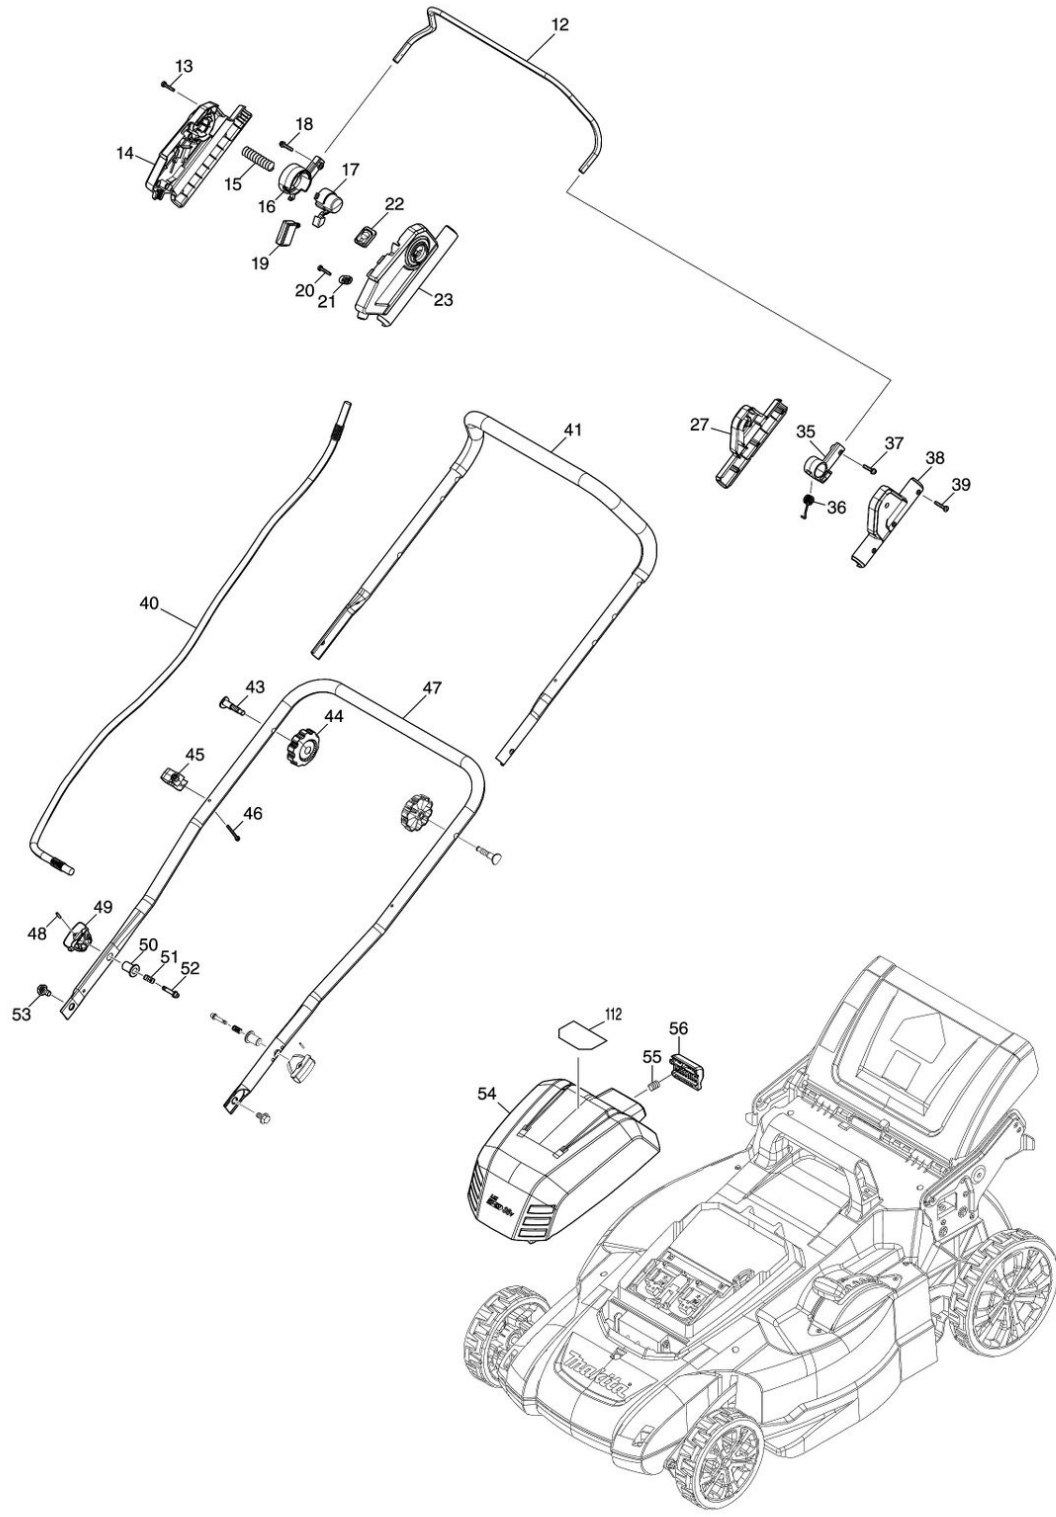

Model No.DLM480 480MM CORDLESS LAWN MOWER

Model No.DLM480 480MM CORDLESS LAWN MOWER

Model No.DLM480 480MM CORDLESS LAWN MOWER

Model No.DLM480 480MM CORDLESS LAWN MOWER