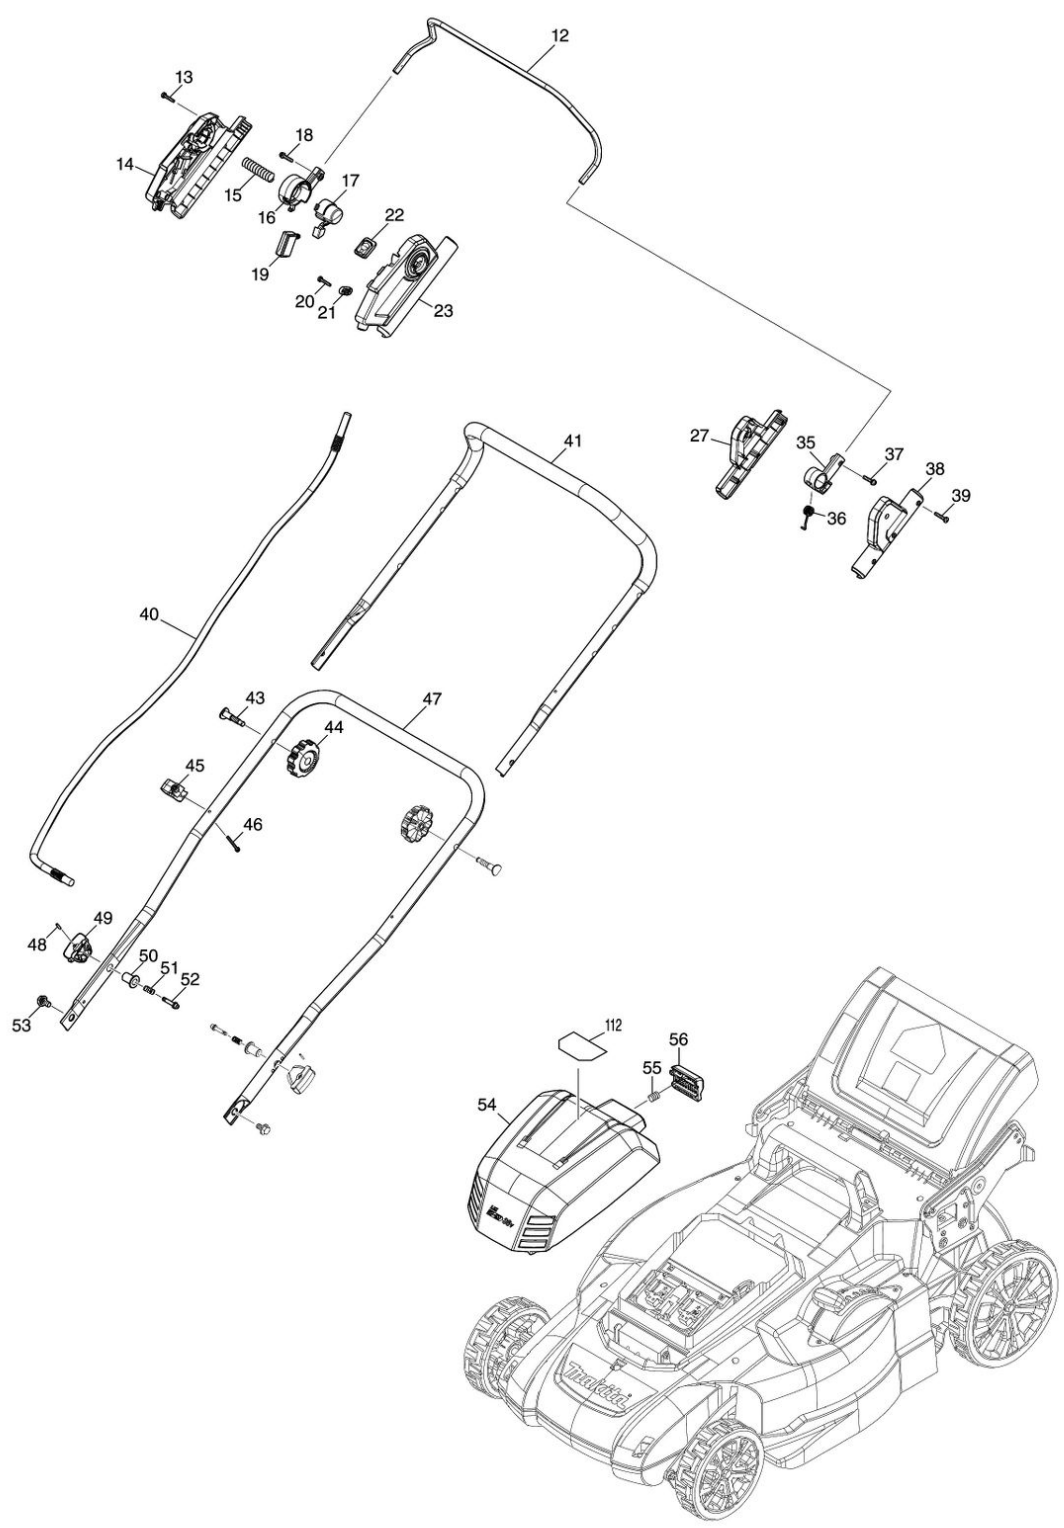

Model No.DLM480 480MM CORDLESS LAWN MOWER

Model No.DLM480 480MM CORDLESS LAWN MOWER

Model No.DLM480 480MM CORDLESS LAWN MOWER

Model No.DLM480 480MM CORDLESS LAWN MOWER