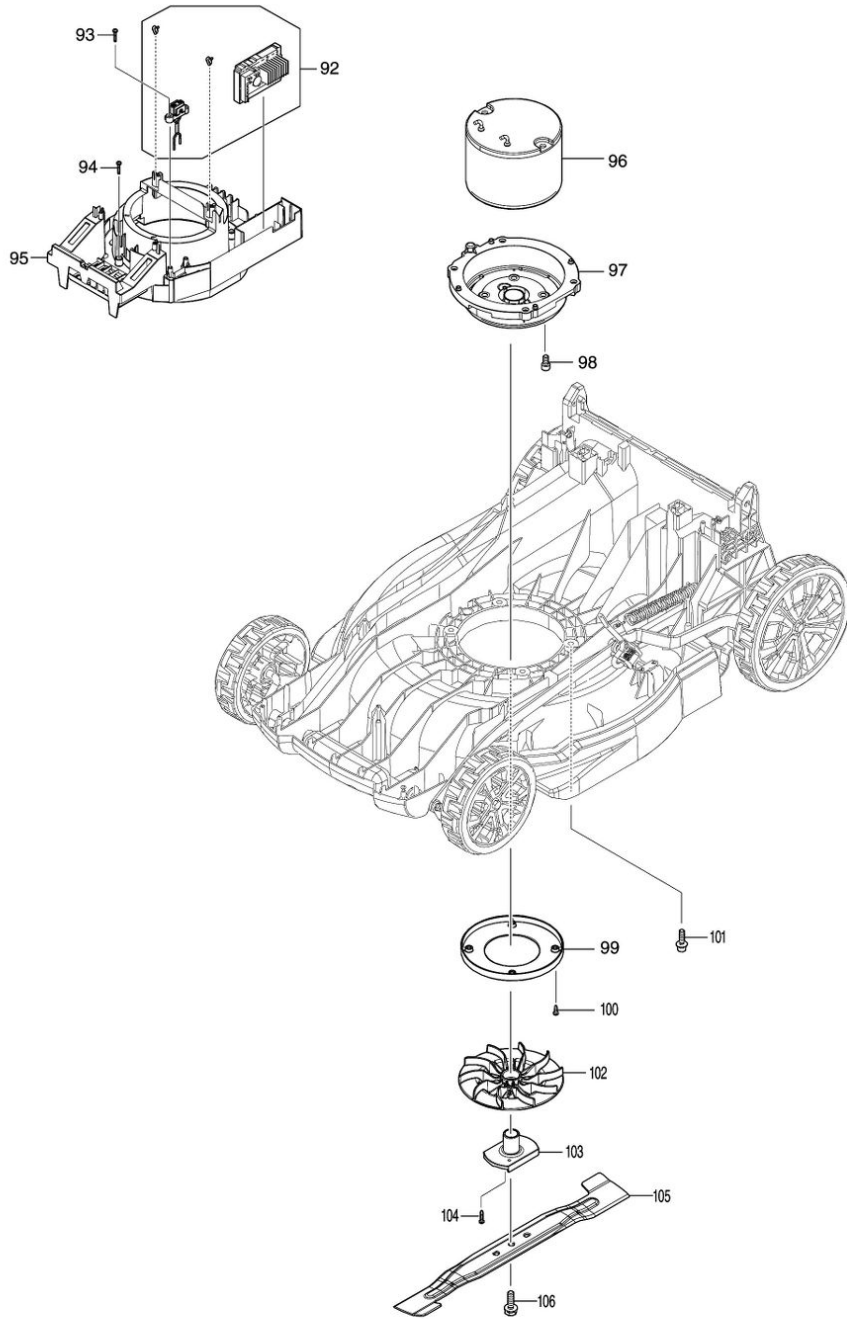

Model No.DLM480 480MM CORDLESS LAWN MOWER

Model No.DLM480 480MM CORDLESS LAWN MOWER

Model No.DLM480 480MM CORDLESS LAWN MOWER

Model No.DLM480 480MM CORDLESS LAWN MOWER