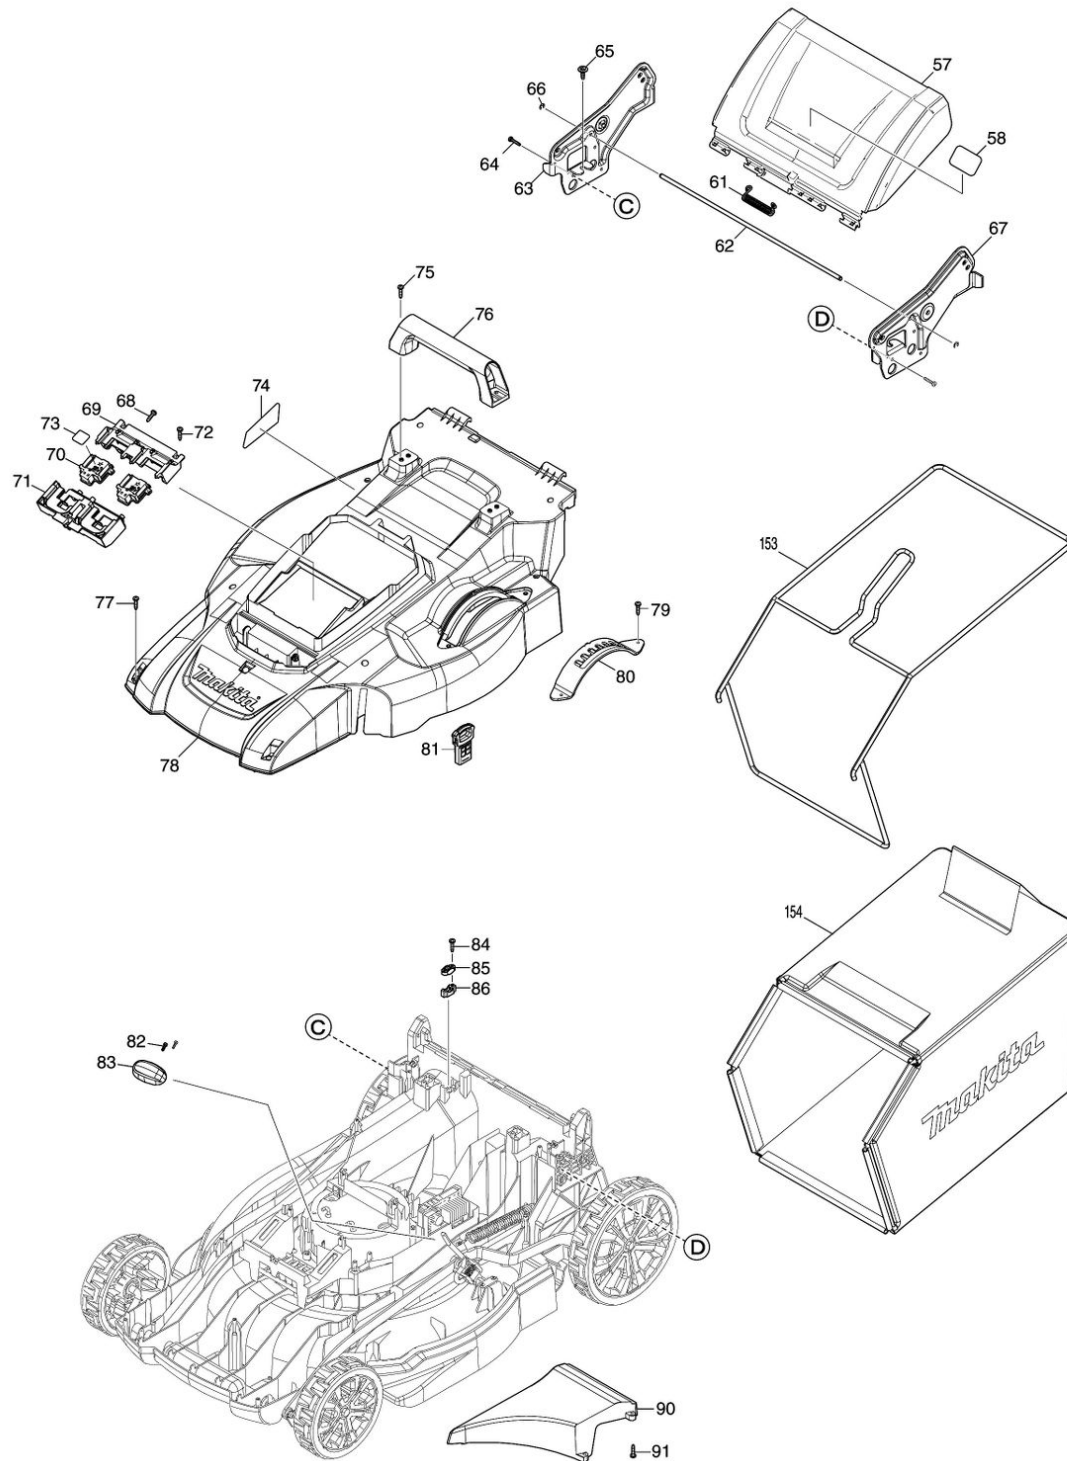

Model No.DLM480 480MM CORDLESS LAWN MOWER

Model No.DLM480 480MM CORDLESS LAWN MOWER

Model No.DLM480 480MM CORDLESS LAWN MOWER

Model No.DLM480 480MM CORDLESS LAWN MOWER