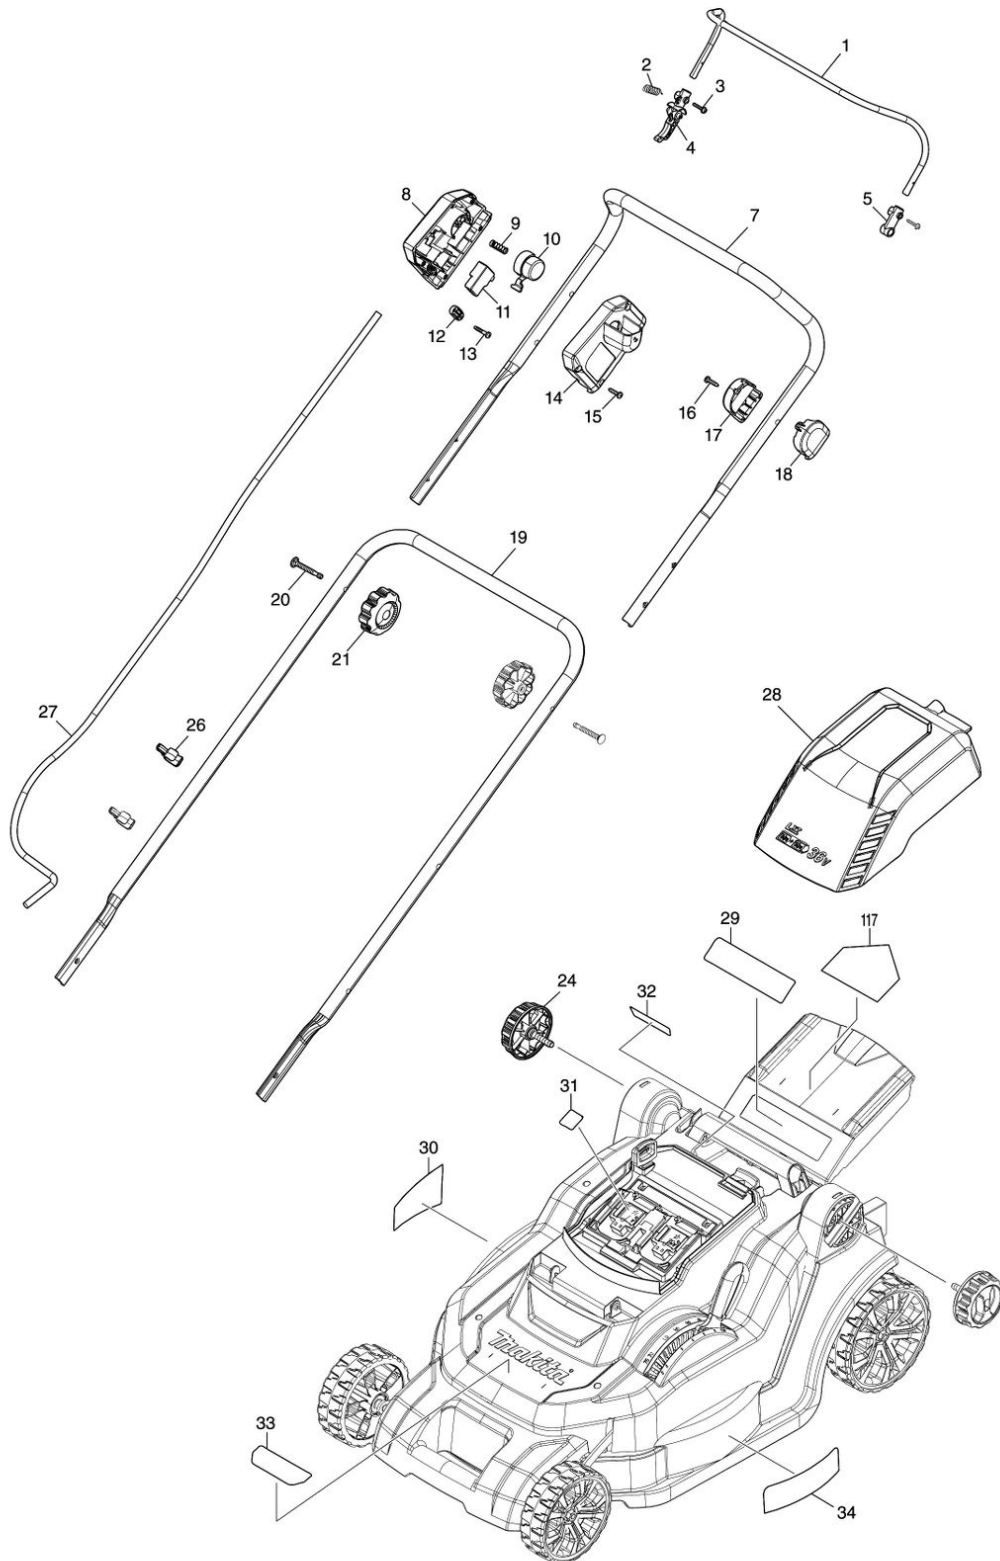

# Partdrawing for DLM432Z - Duwboom

Model No.DLM432 430MM CORDLESS LAWN MOWER

Model No.DLM432 430MM CORDLESS LAWN MOWER

Model No.DLM432 430MM CORDLESS LAWN MOWER

Model No.DLM432 430MM CORDLESS LAWN MOWER