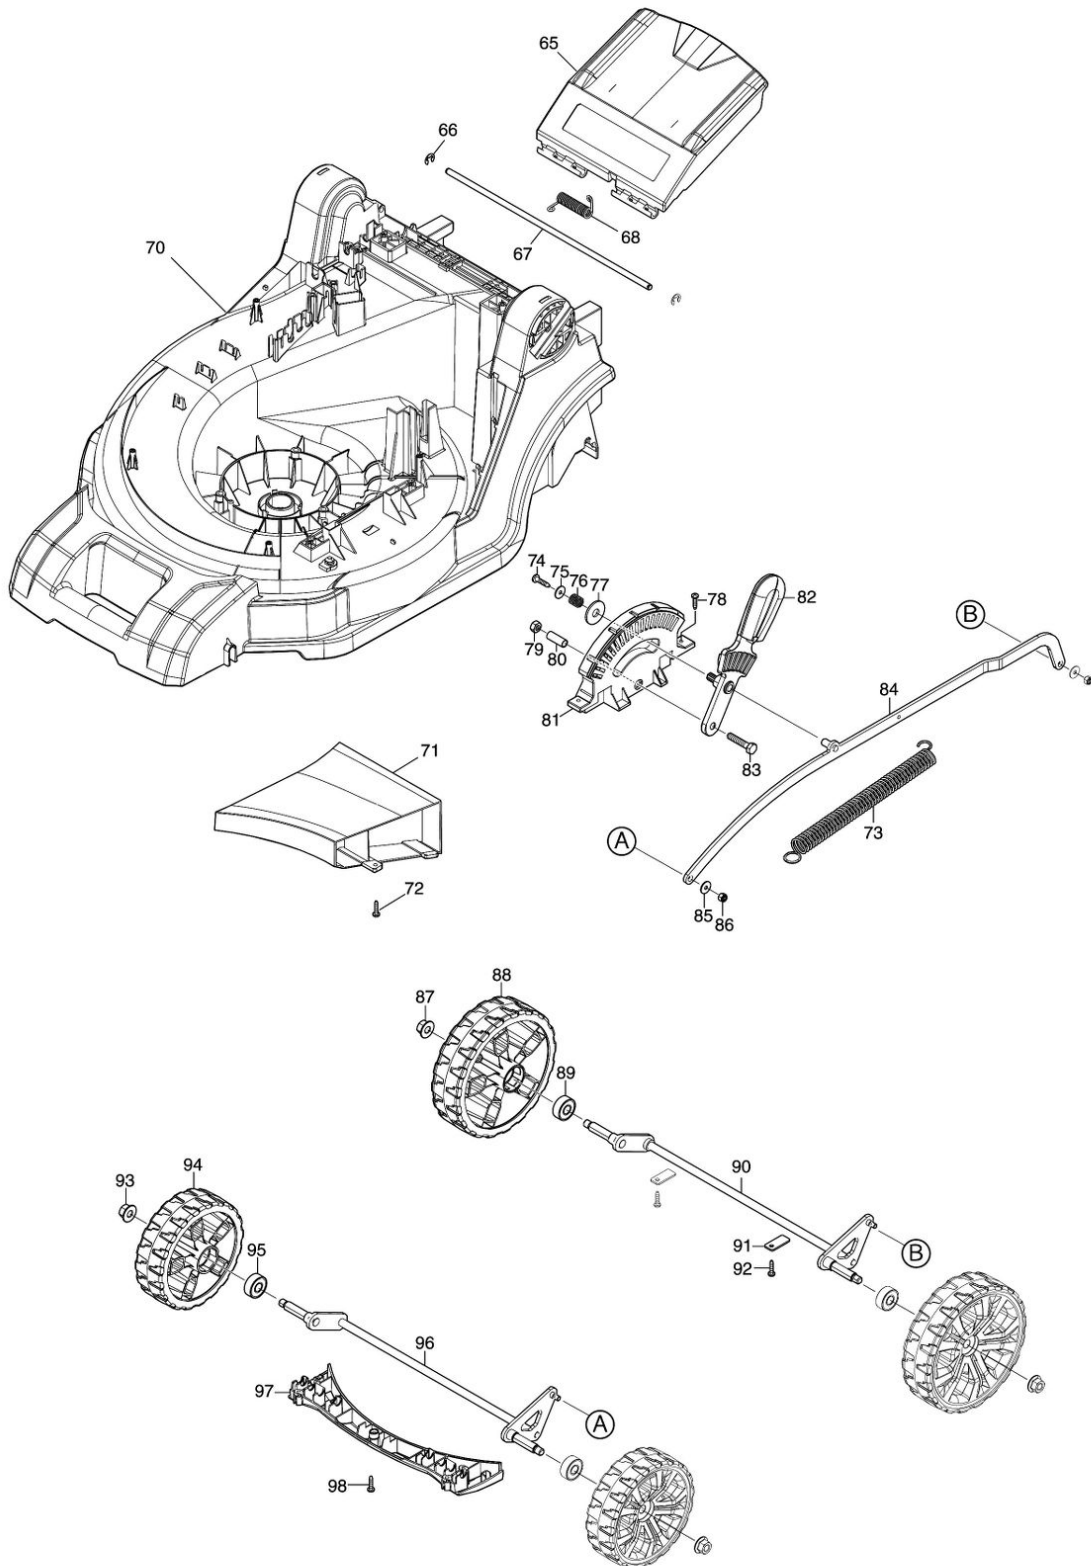

# Partdrawing for DLM432Z - Duwboom

Model No.DLM432 430MM CORDLESS LAWN MOWER

Model No.DLM432 430MM CORDLESS LAWN MOWER

Model No.DLM432 430MM CORDLESS LAWN MOWER

Model No.DLM432 430MM CORDLESS LAWN MOWER