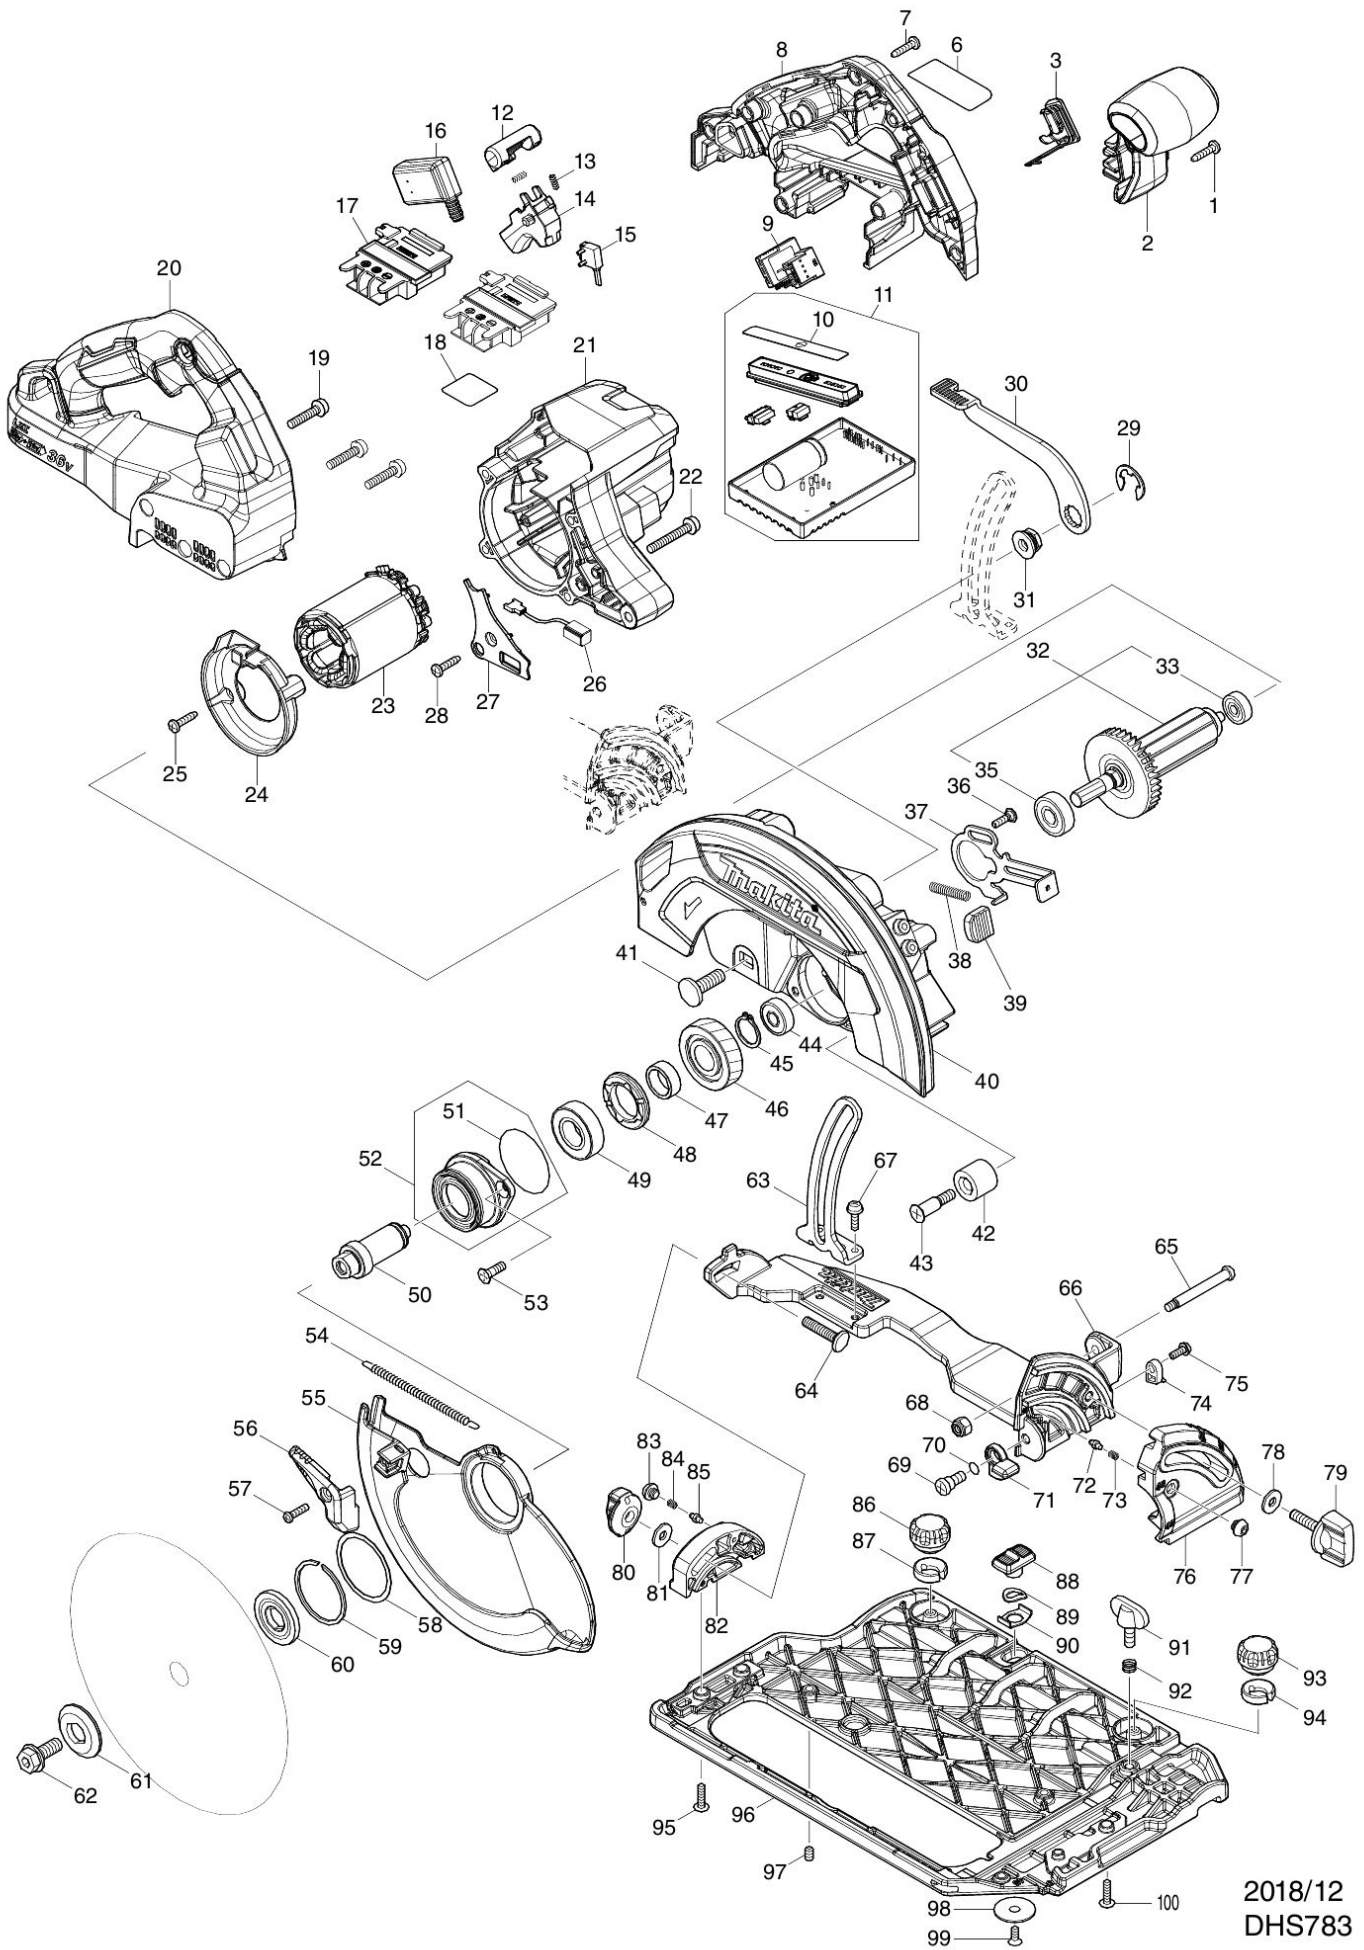

# Partdrawing for DHS783ZJU - Cirkelzaag 190mm 2x18V

2018/12  
DHS783