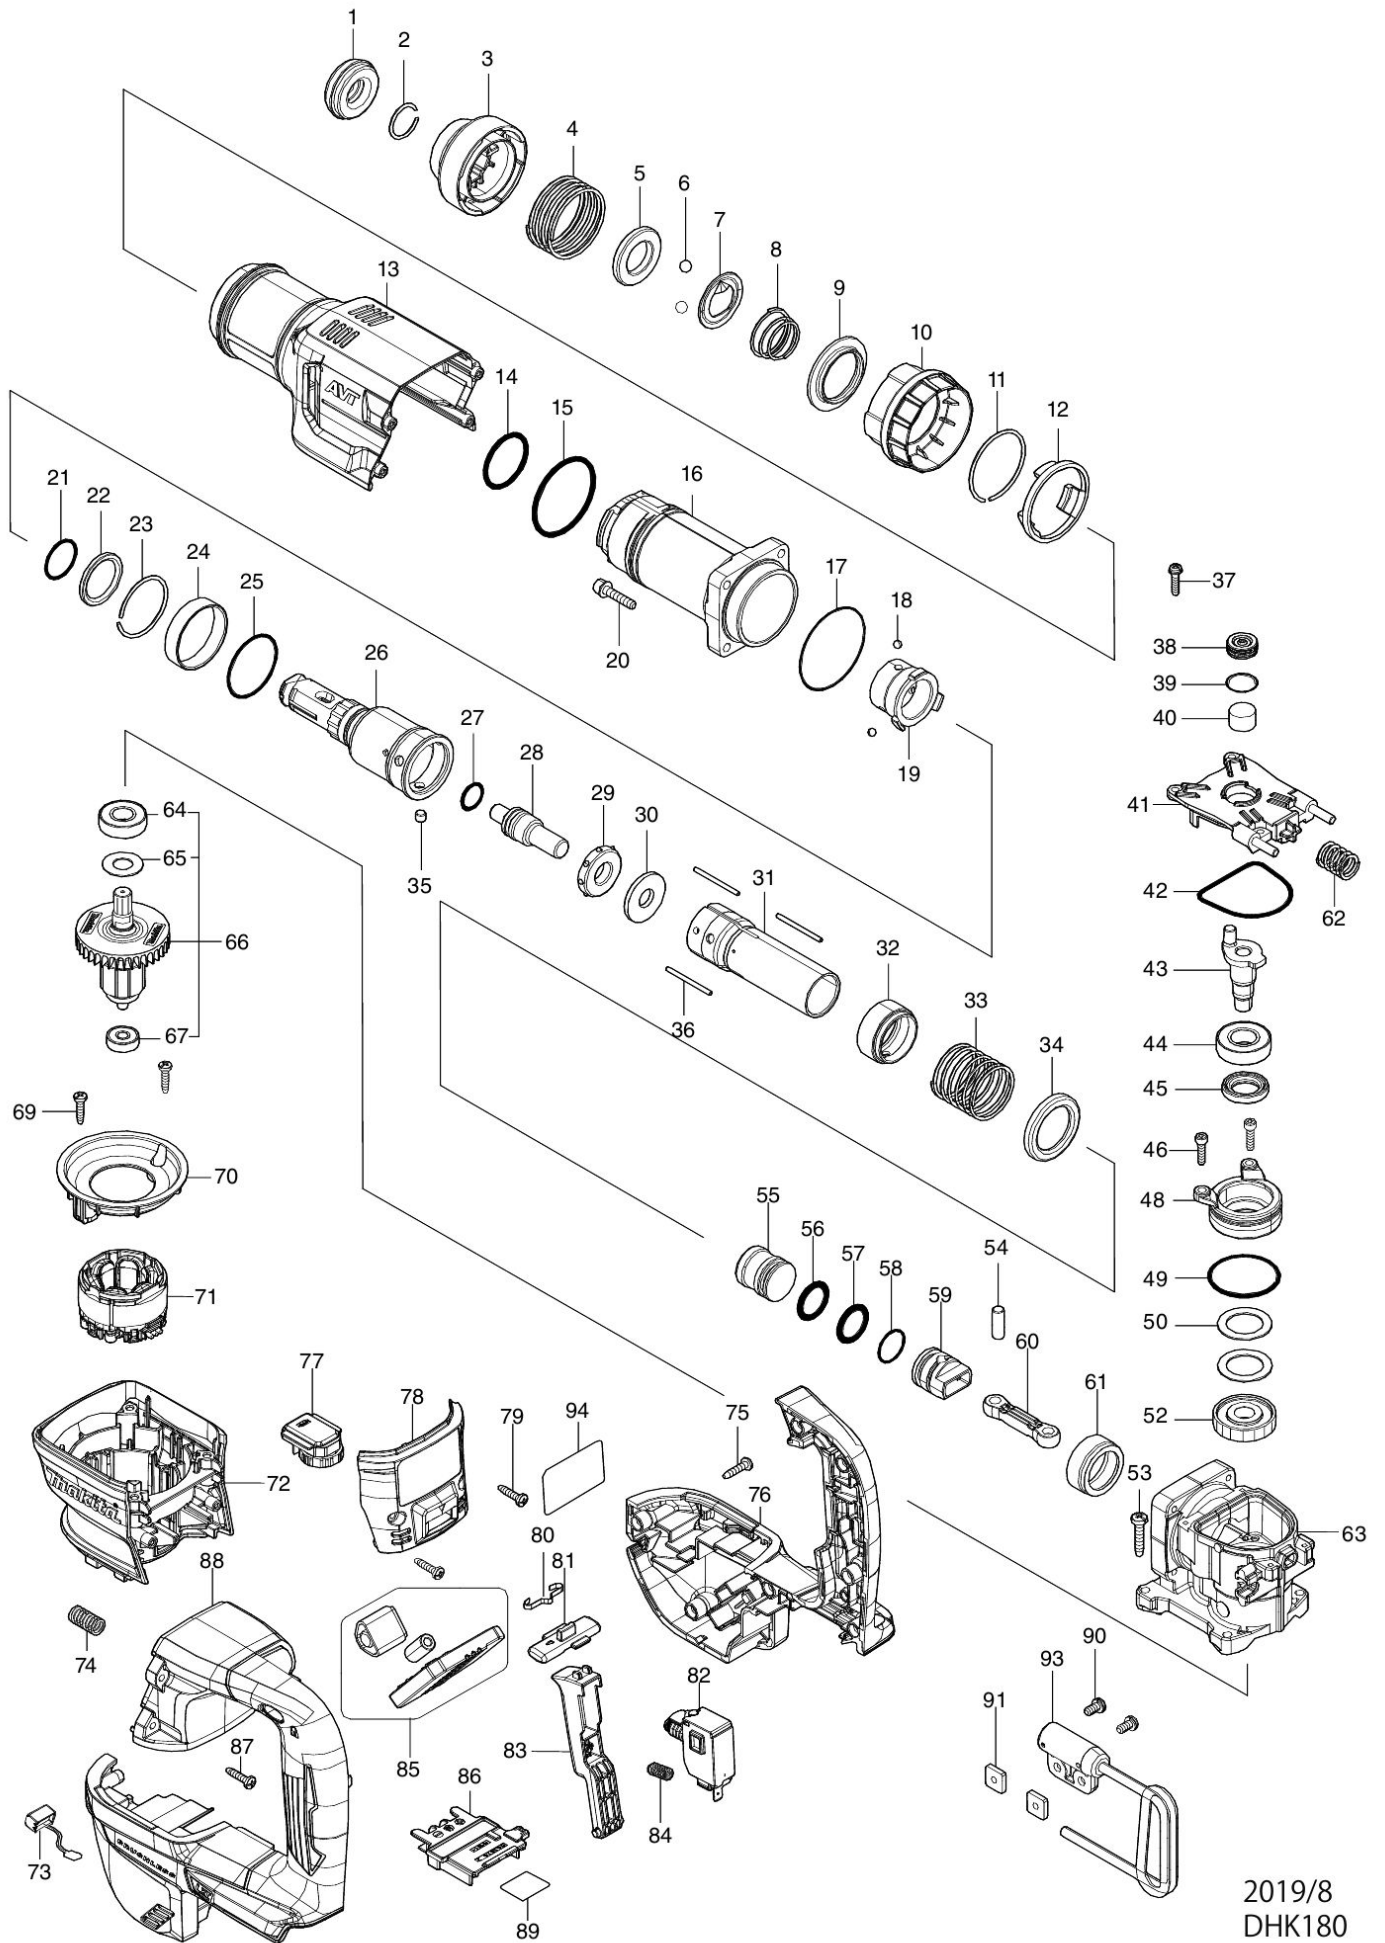

# Partdrawing for DHK180ZJ - Schrafer 18V

2019/8  
DHK180