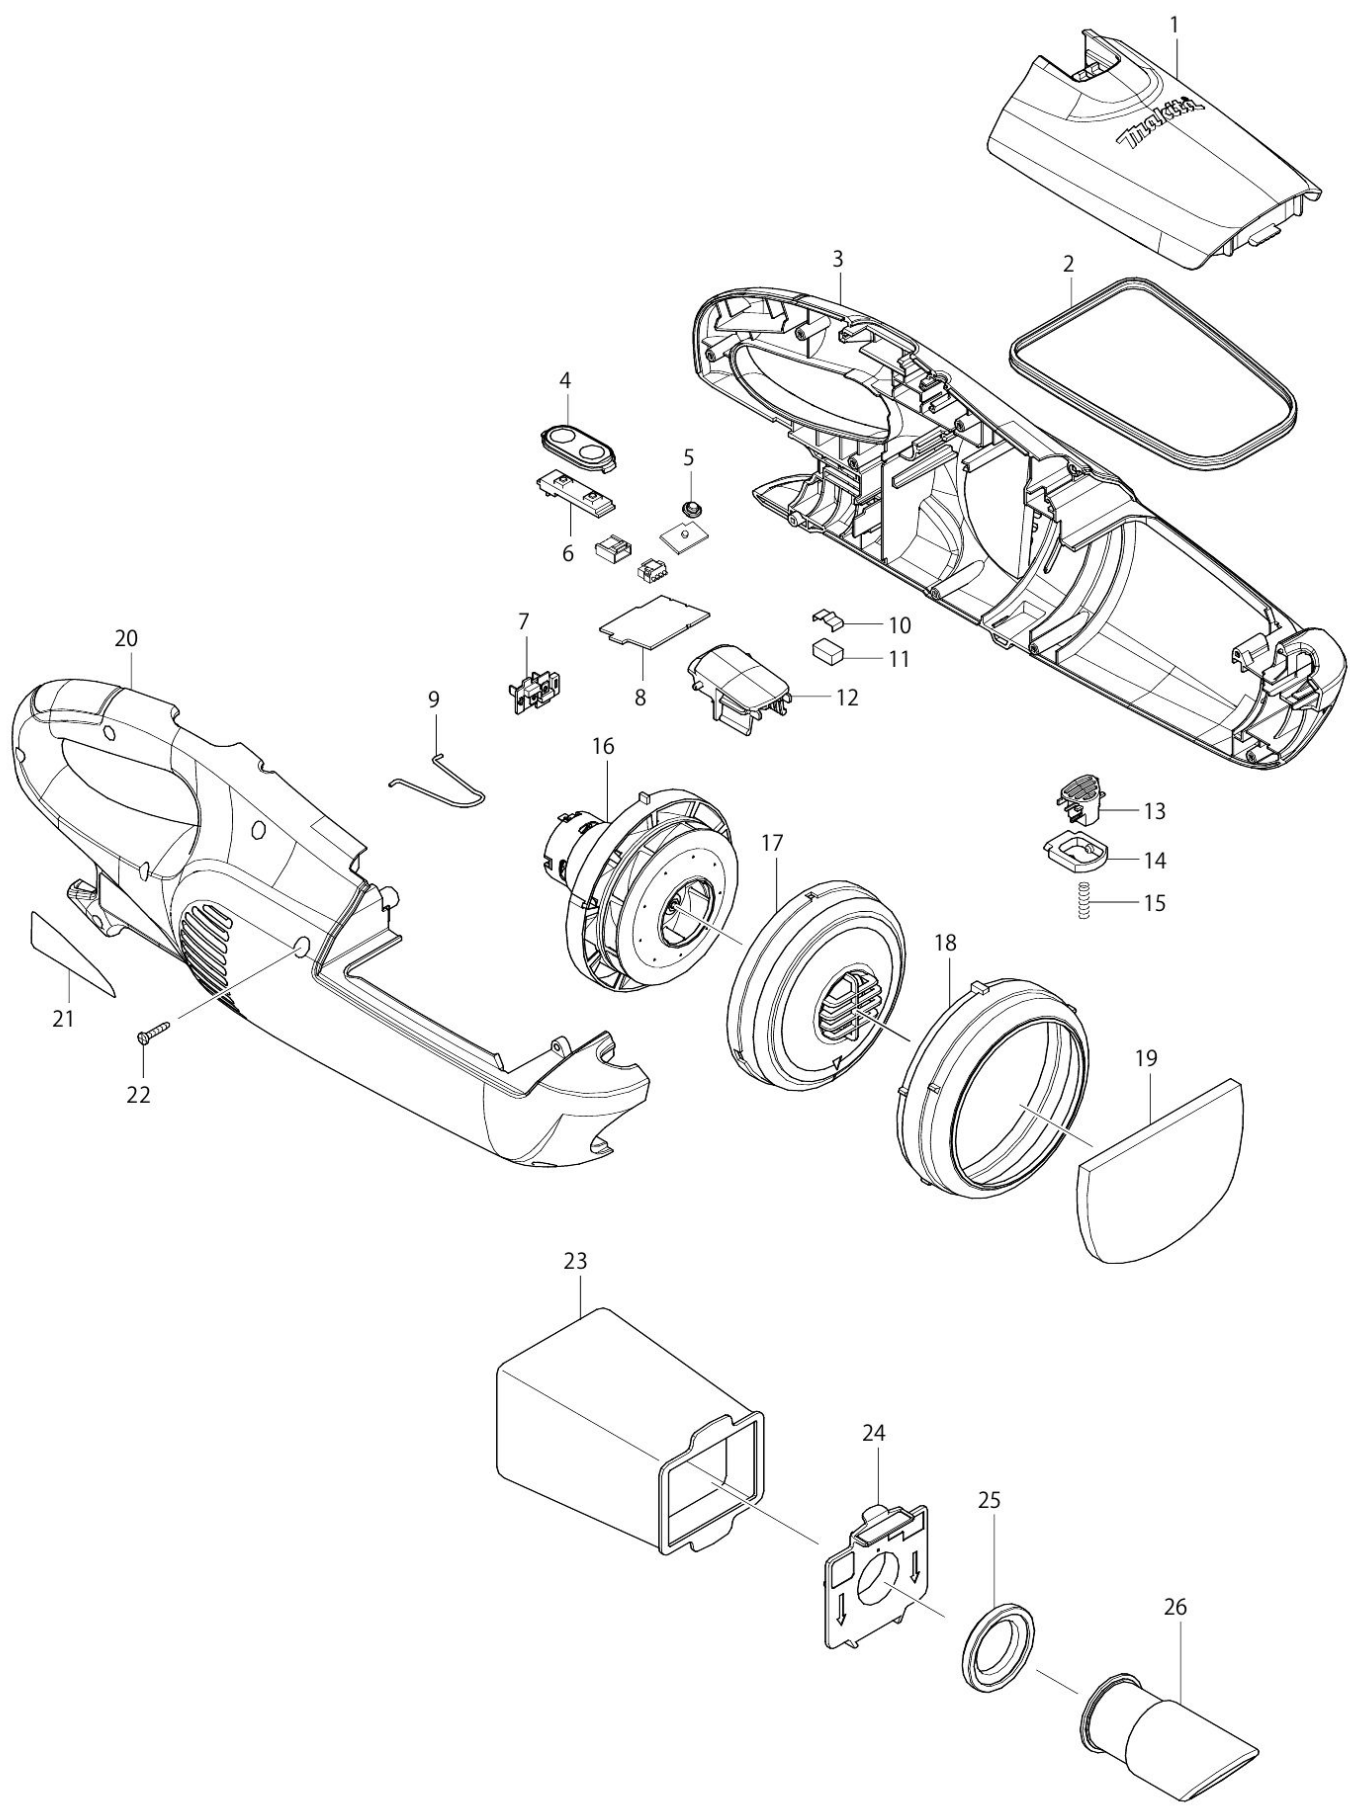

# Partdrawing for CL072DZ - Steelstofzuiger

2010/05  
CL072D