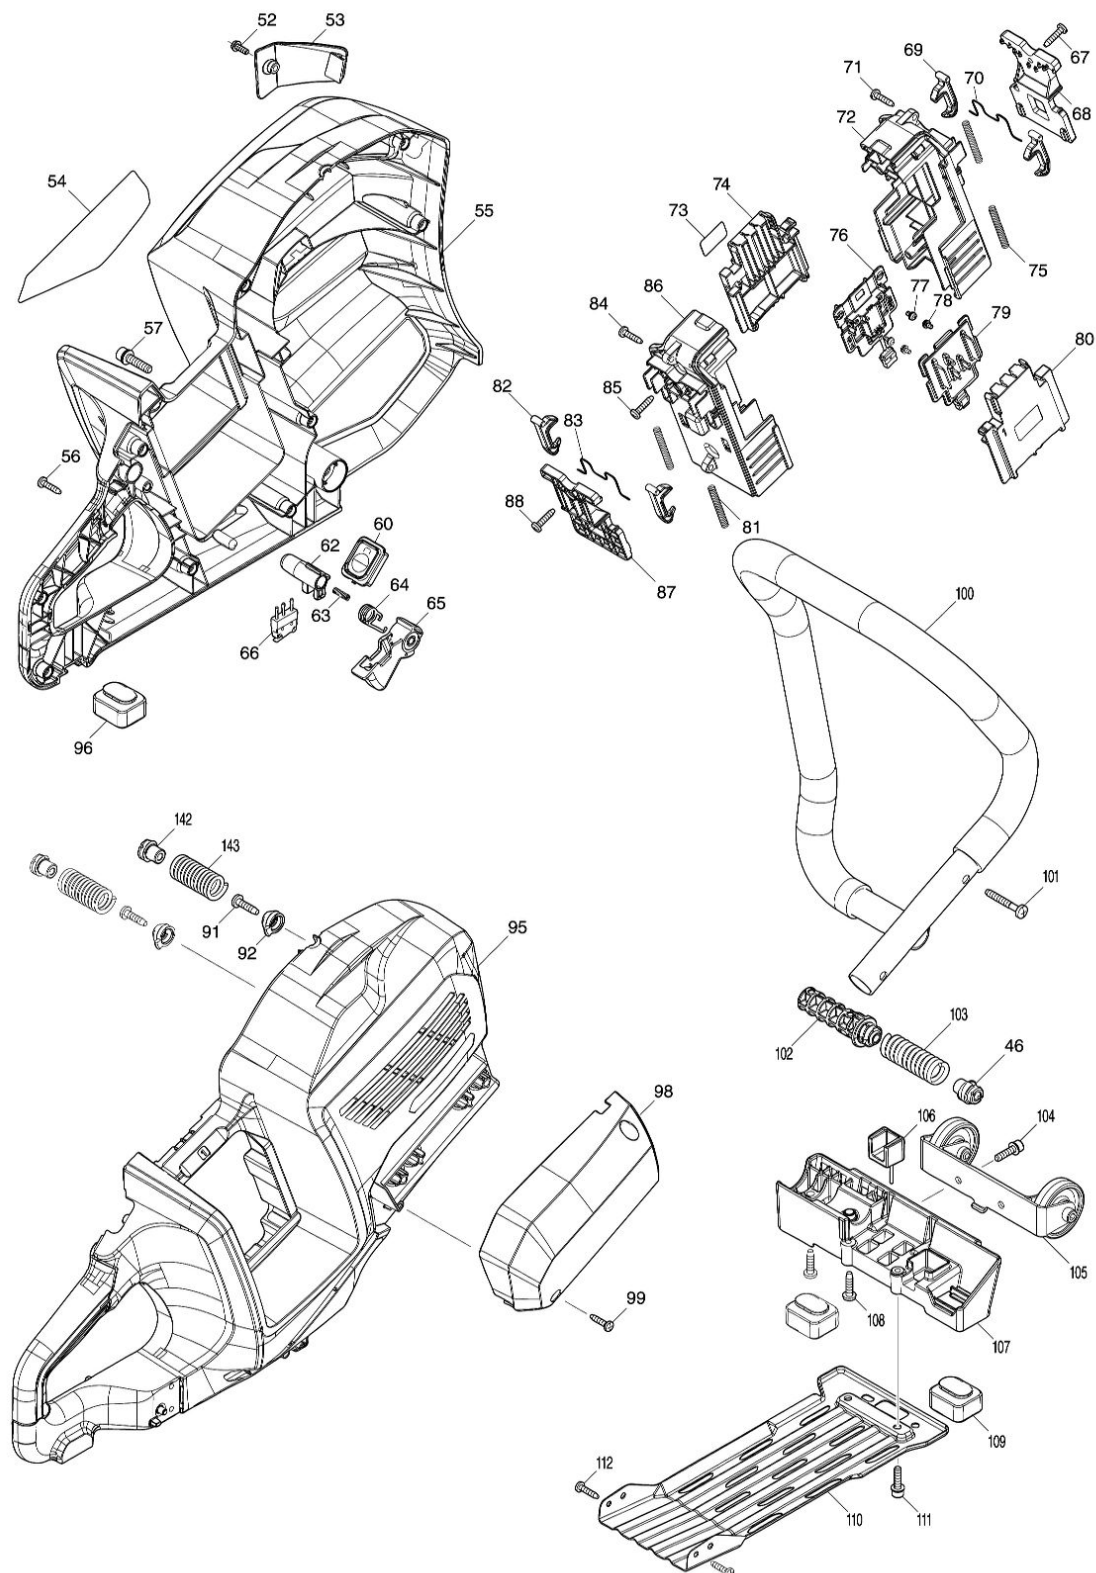

Model No.CE001G 355MM CORDLESS POWER CUTTER

Model No.CE001G 355MM CORDLESS POWER CUTTER

Model No.CE001G 355MM CORDLESS POWER CUTTER