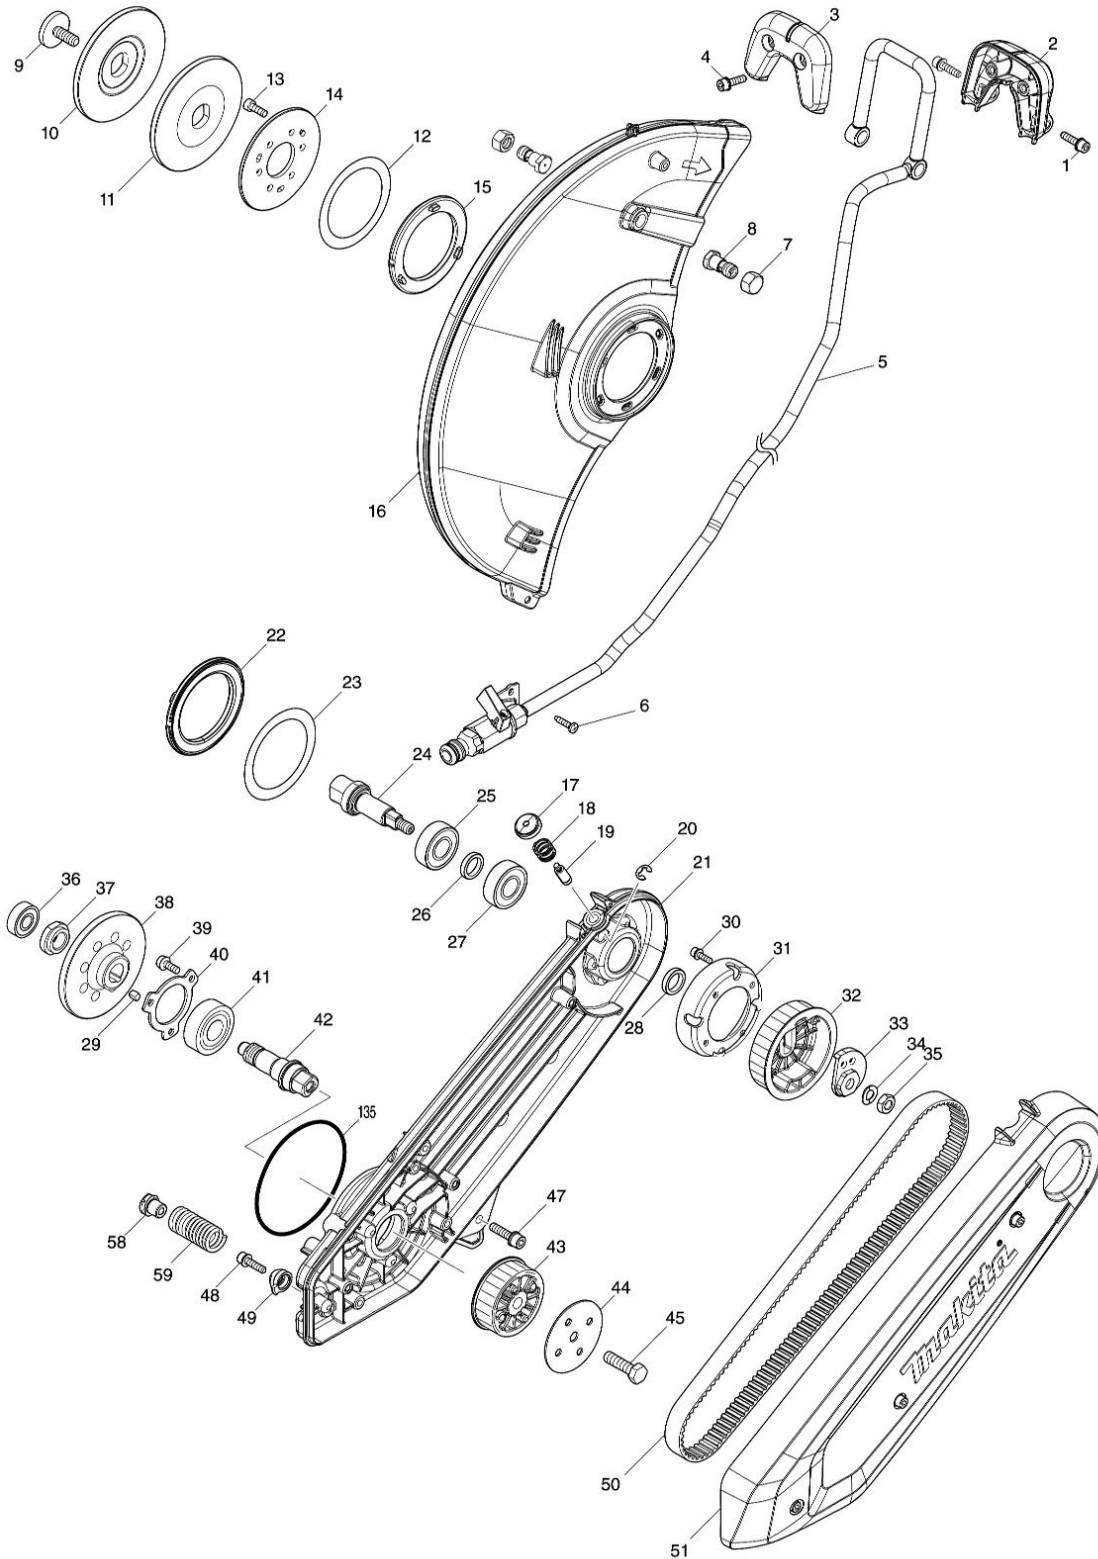

Model No.CE001G 355MM CORDLESS POWER CUTTER

Model No.CE001G 355MM CORDLESS POWER CUTTER

Model No.CE001G 355MM CORDLESS POWER CUTTER