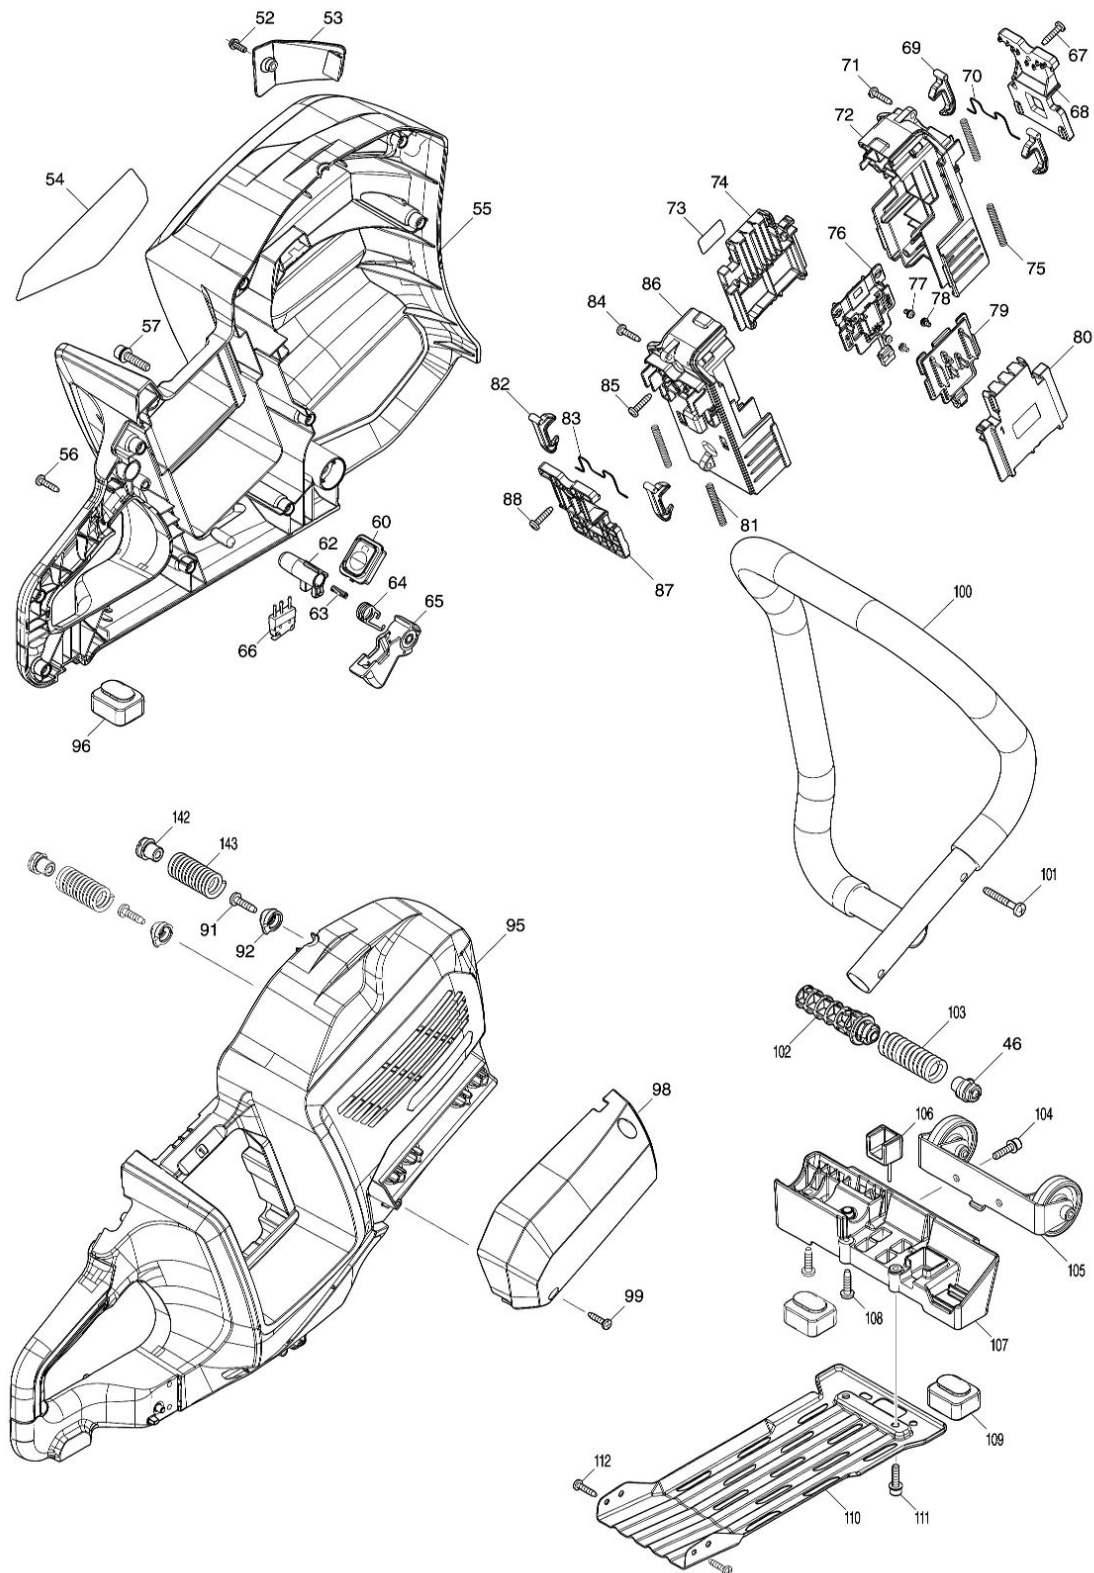

Model No.CE001G 355MM CORDLESS POWER CUTTER

Model No.CE001G 355MM CORDLESS POWER CUTTER

Model No.CE001G 355MM CORDLESS POWER CUTTER