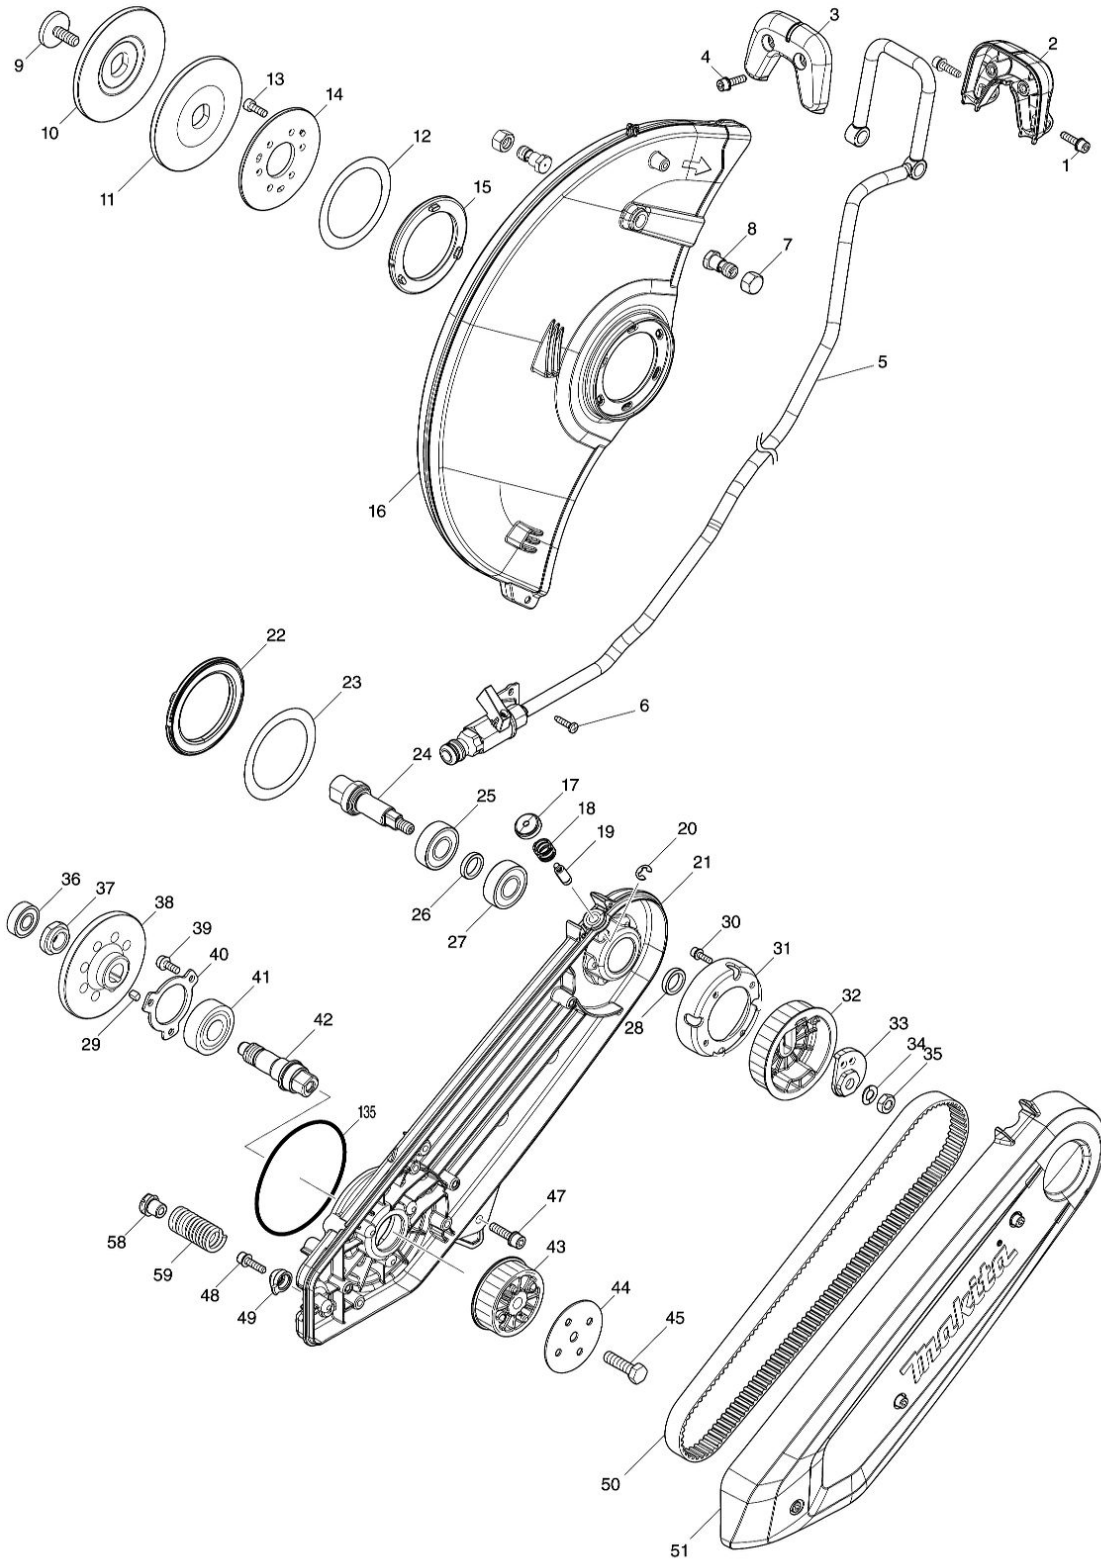

Model No.CE001G 355MM CORDLESS POWER CUTTER

Model No.CE001G 355MM CORDLESS POWER CUTTER

Model No.CE001G 355MM CORDLESS POWER CUTTER