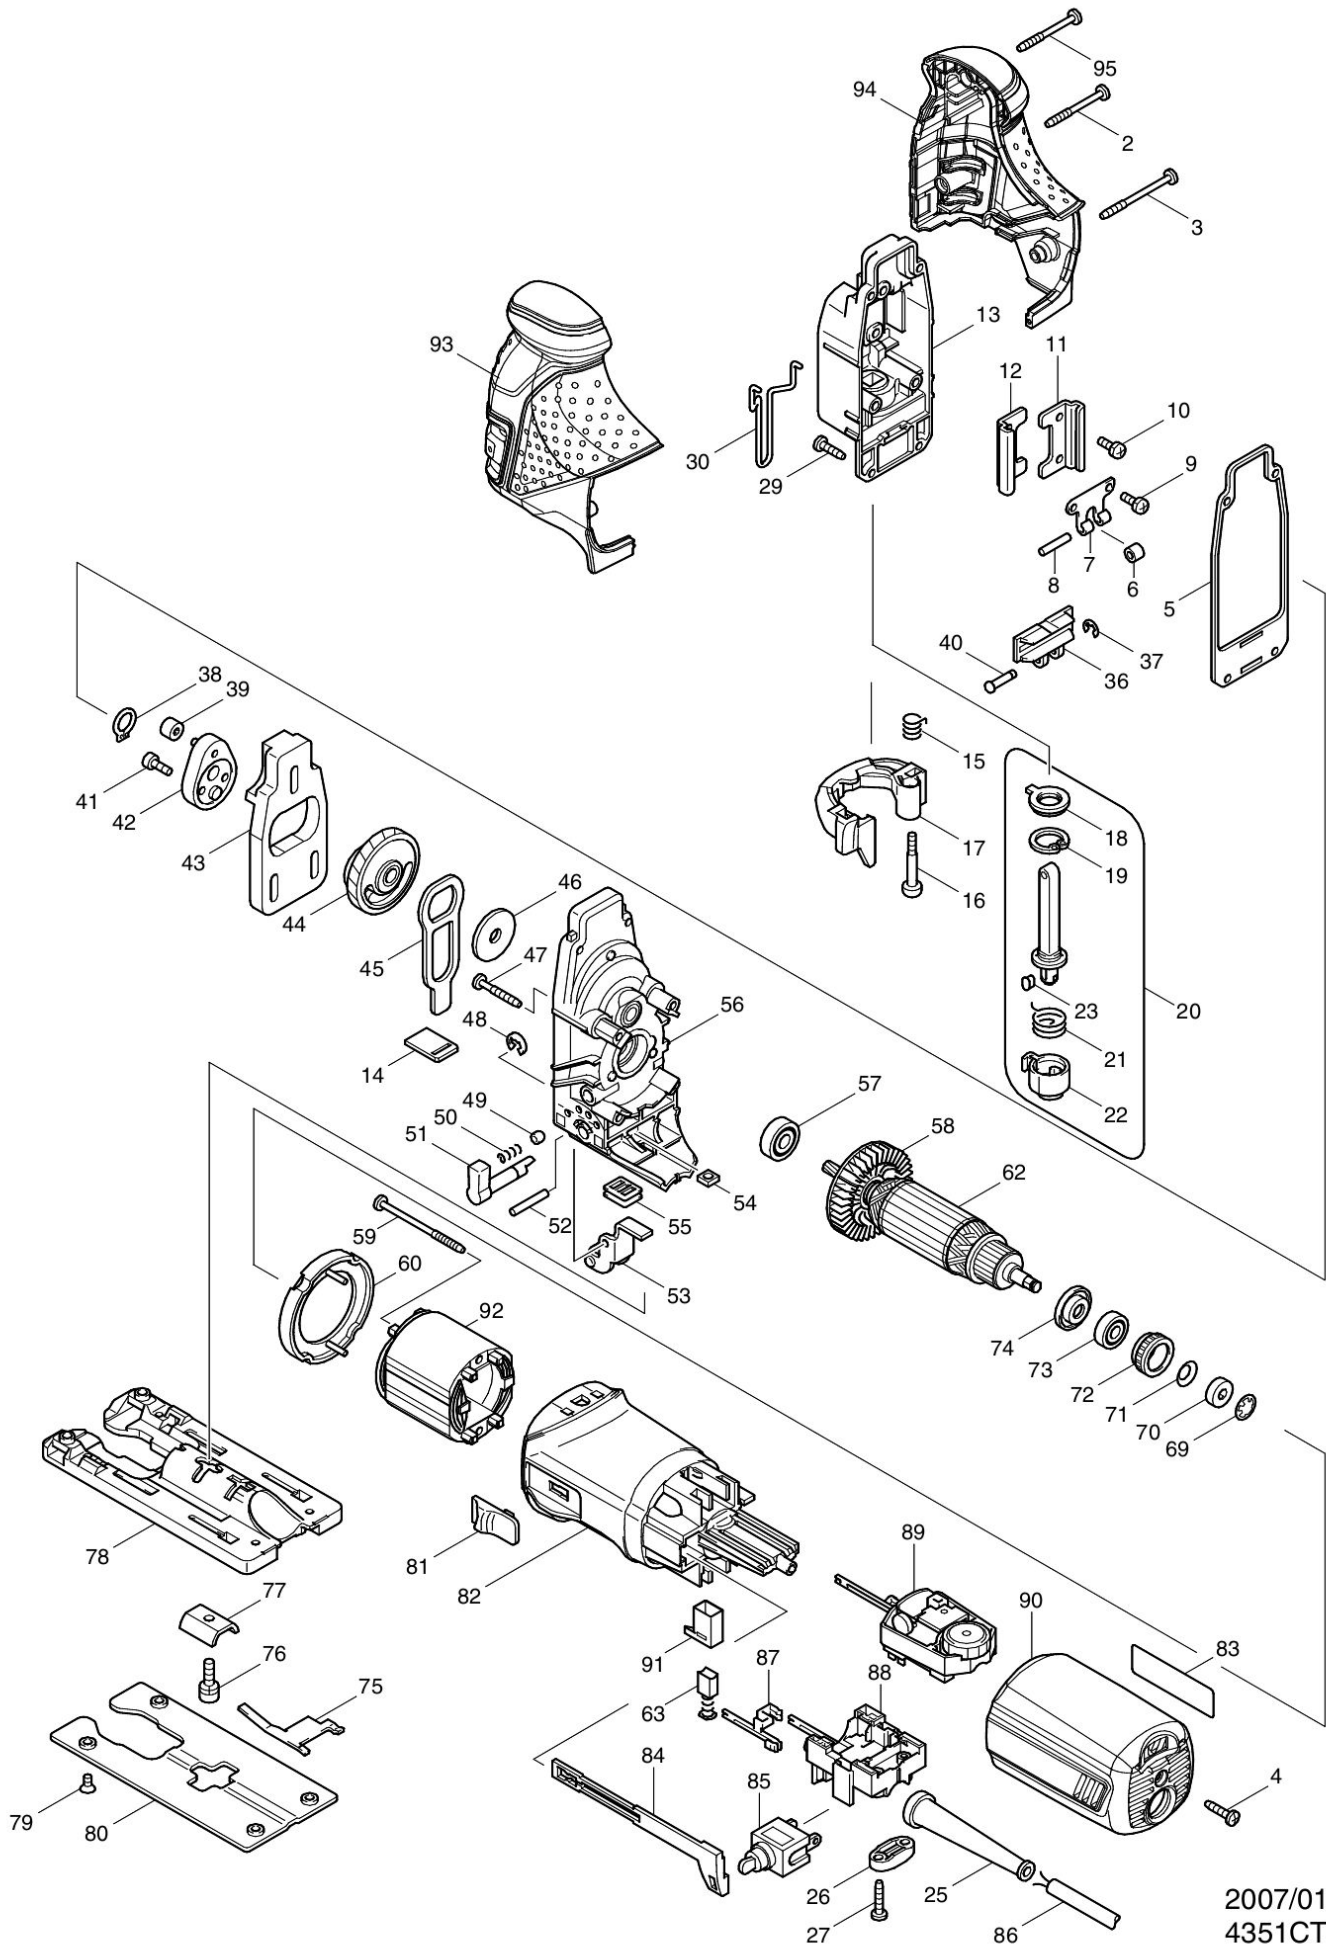

Partdrawing for 4351CT - Decoupeerzaag

2007/01
4351CT