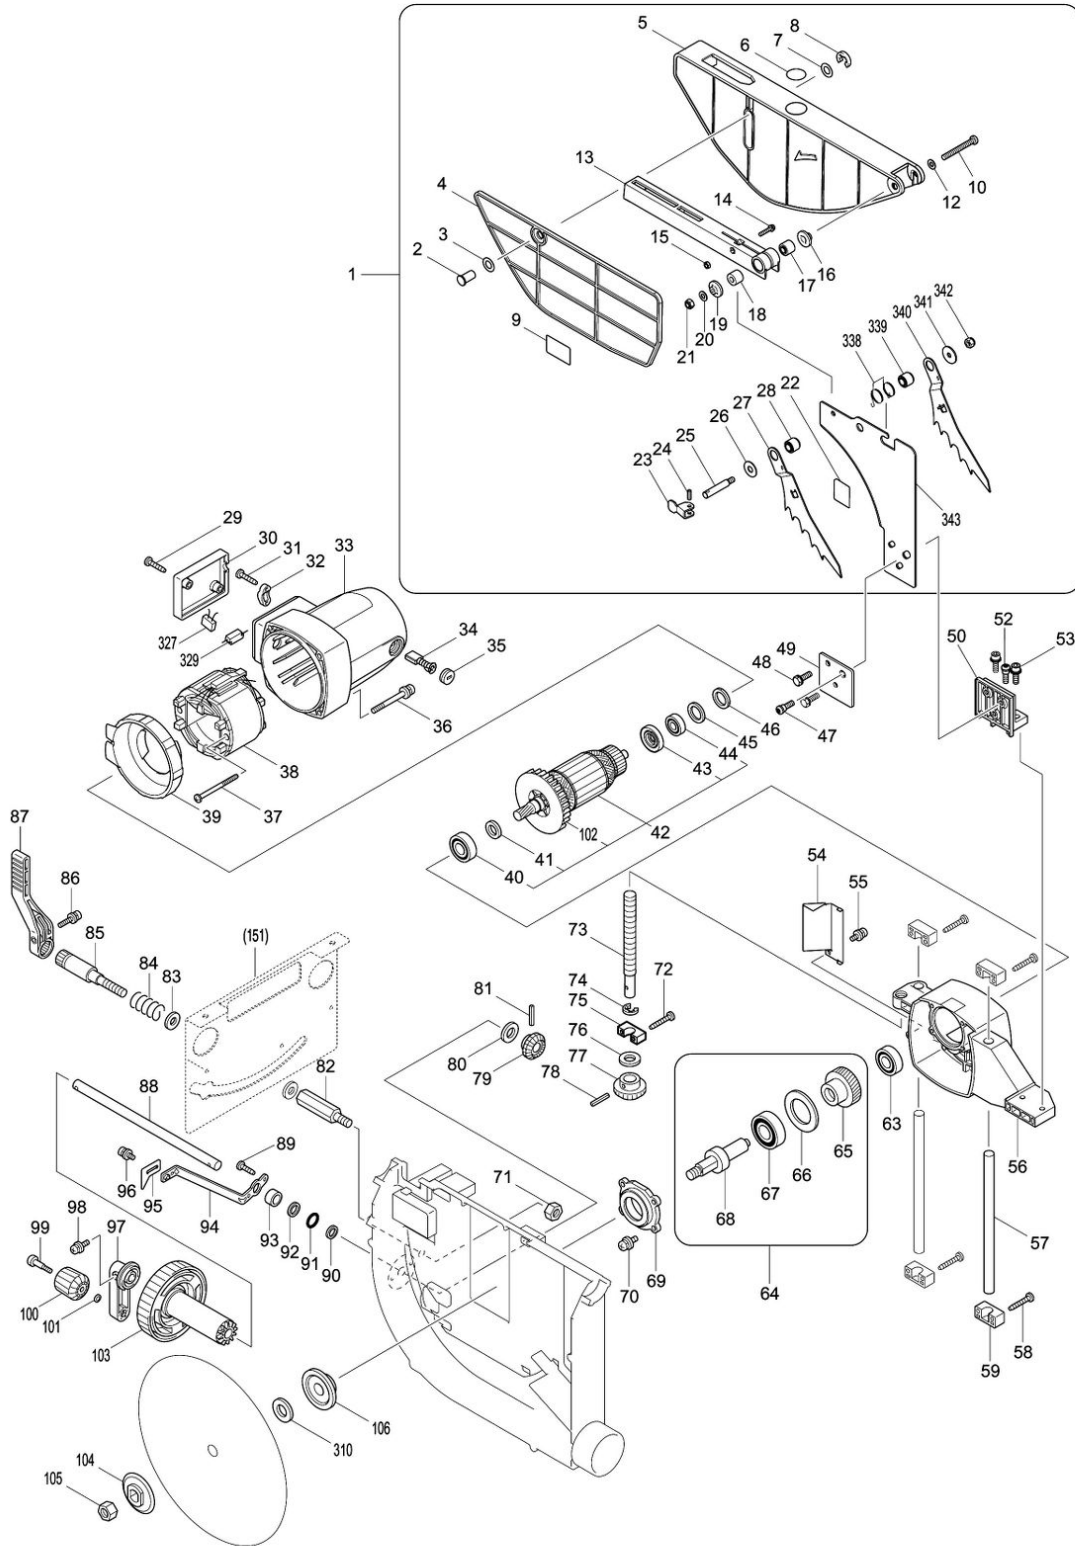

Model No.2704N 260MM TABLE SAW

Model No.2704N 260MM TABLE SAW

Model No.2704N 260MM TABLE SAW

Model No.2704N 260MM TABLE SAW