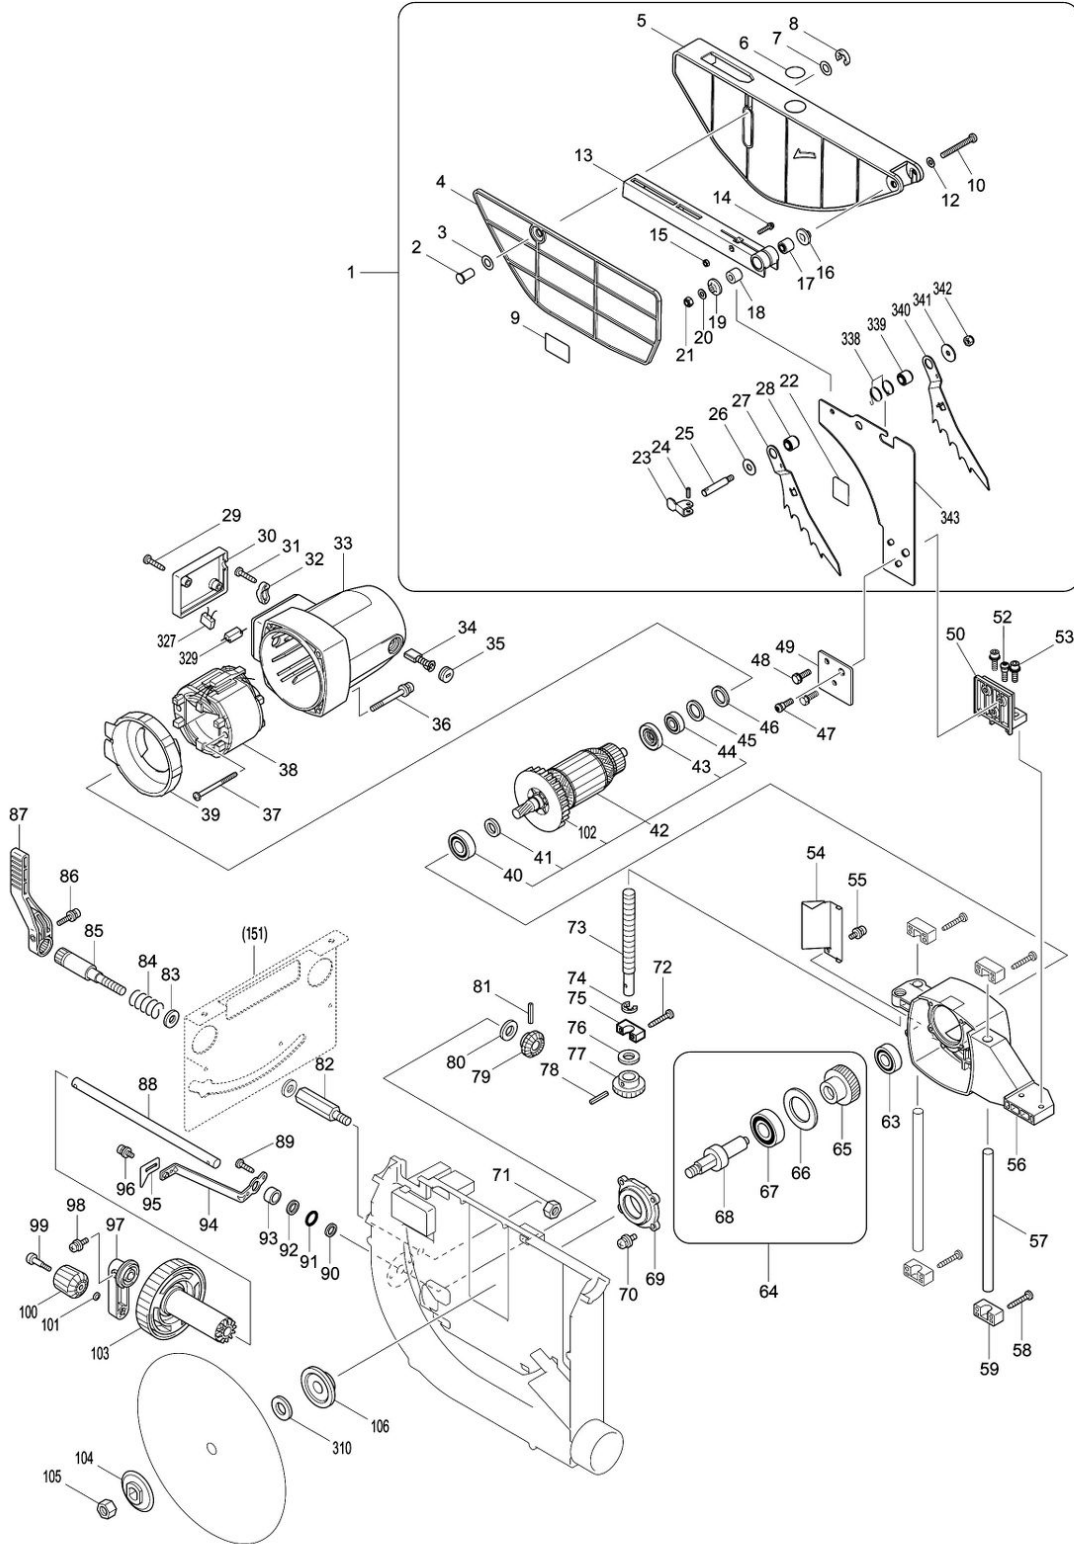

Model No.2704N 260MM TABLE SAW

Model No.2704N 260MM TABLE SAW

Model No.2704N 260MM TABLE SAW