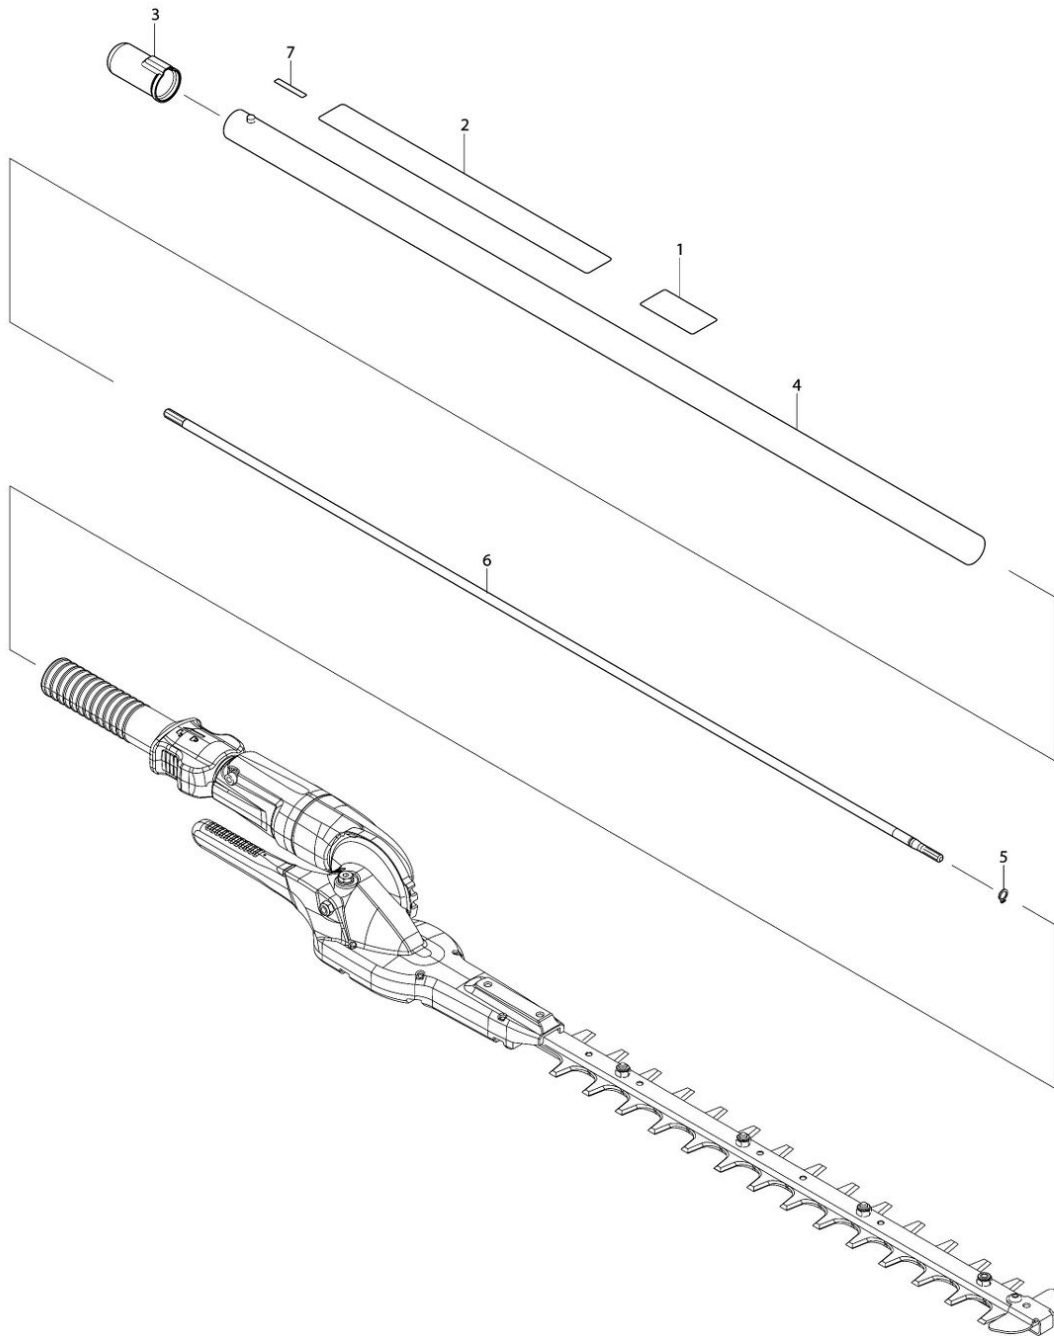

Model No.EN401MP HEDGE TRIMMER ATTACHMENT

Model No.EN401MP HEDGE TRIMMER ATTACHMENT