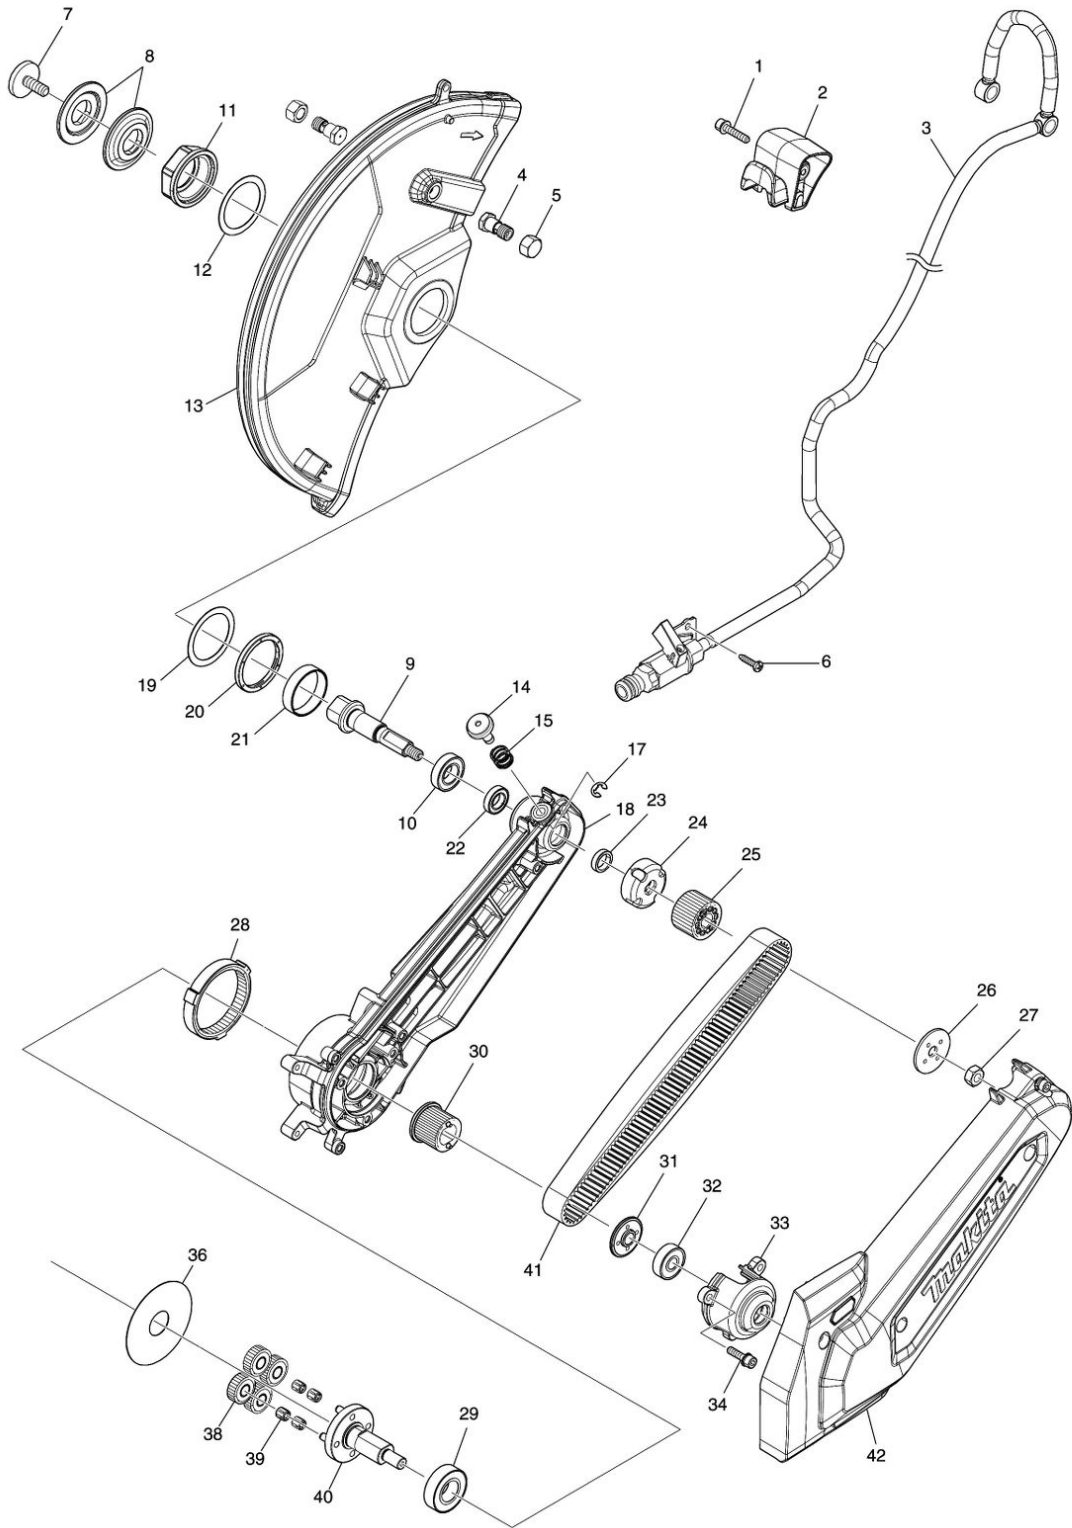

Model No.CE004G 305MM CORDLESS POWER CUTTER

Model No.CE004G 305MM CORDLESS POWER CUTTER