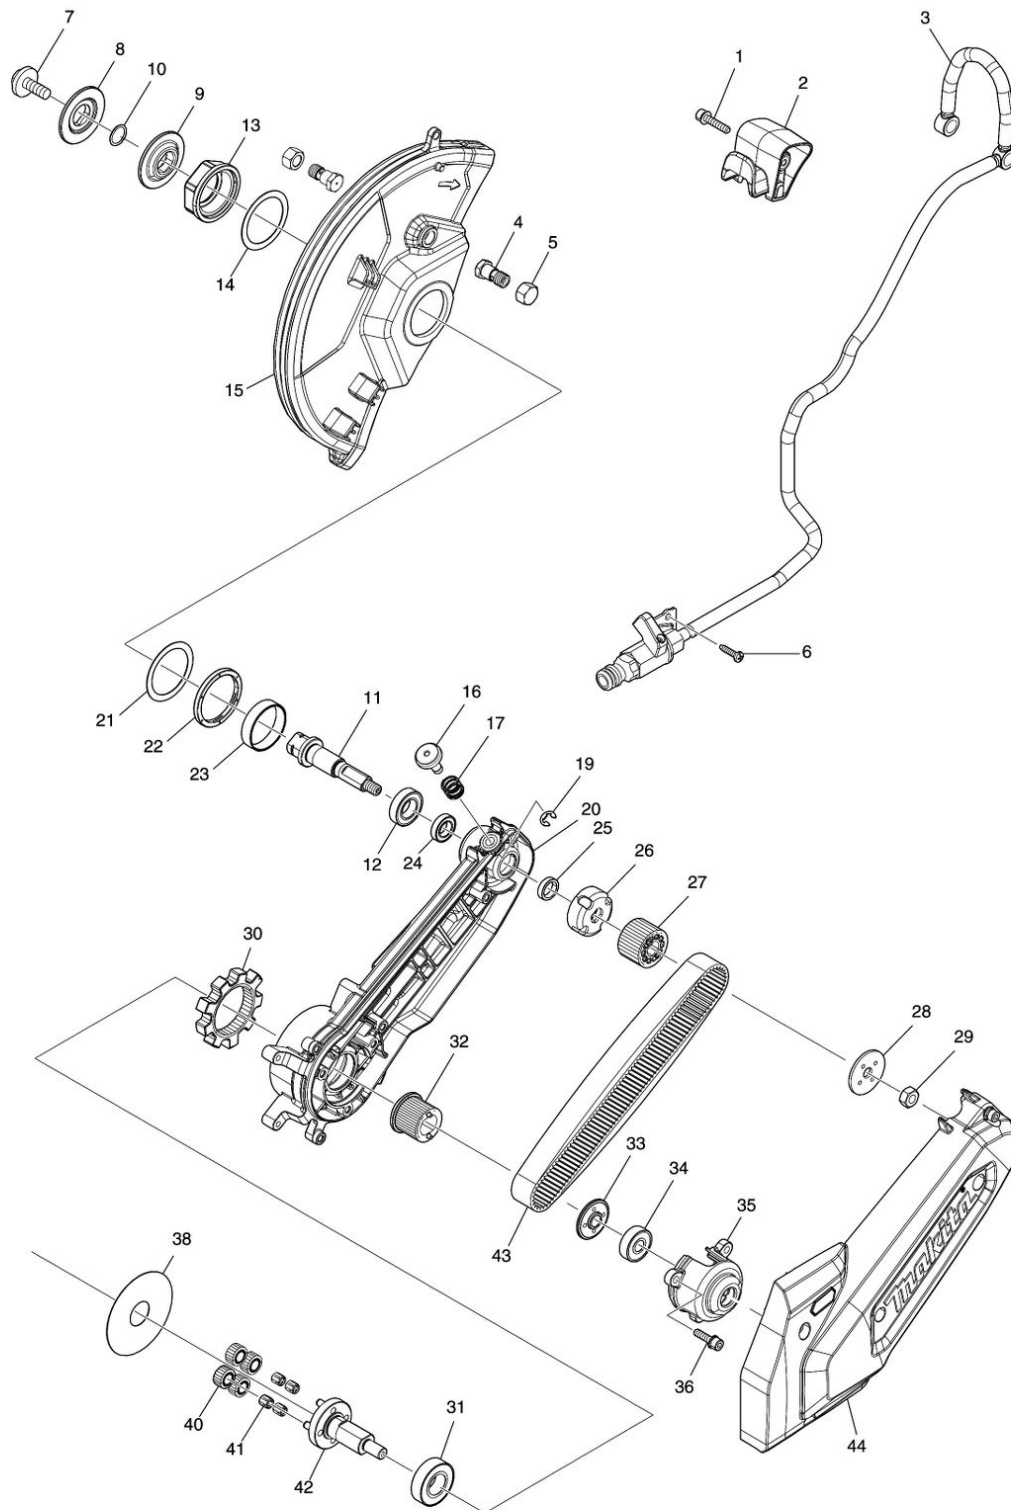

Model No.CE003G 230MM CORDLESS POWER CUTTER

Model No.CE003G 230MM CORDLESS POWER CUTTER