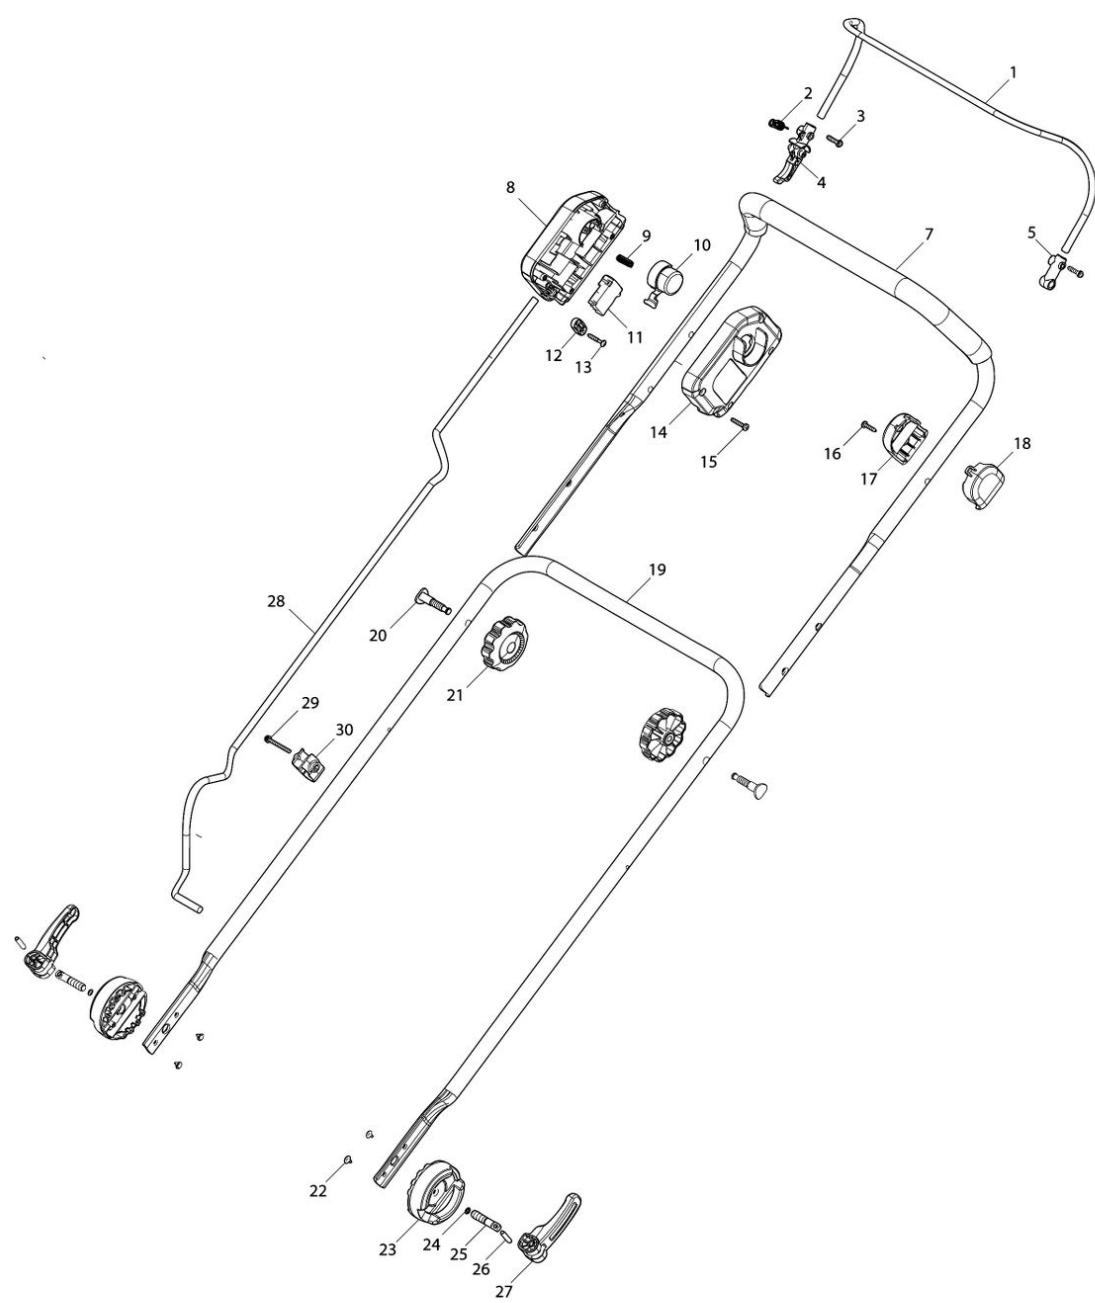

Model No.LM004G 430MM CORDLESS LAWN MOWER

Model No.LM004G 430MM CORDLESS LAWN MOWER

Model No.LM004G 430MM CORDLESS LAWN MOWER

Model No.LM004G 430MM CORDLESS LAWN MOWER