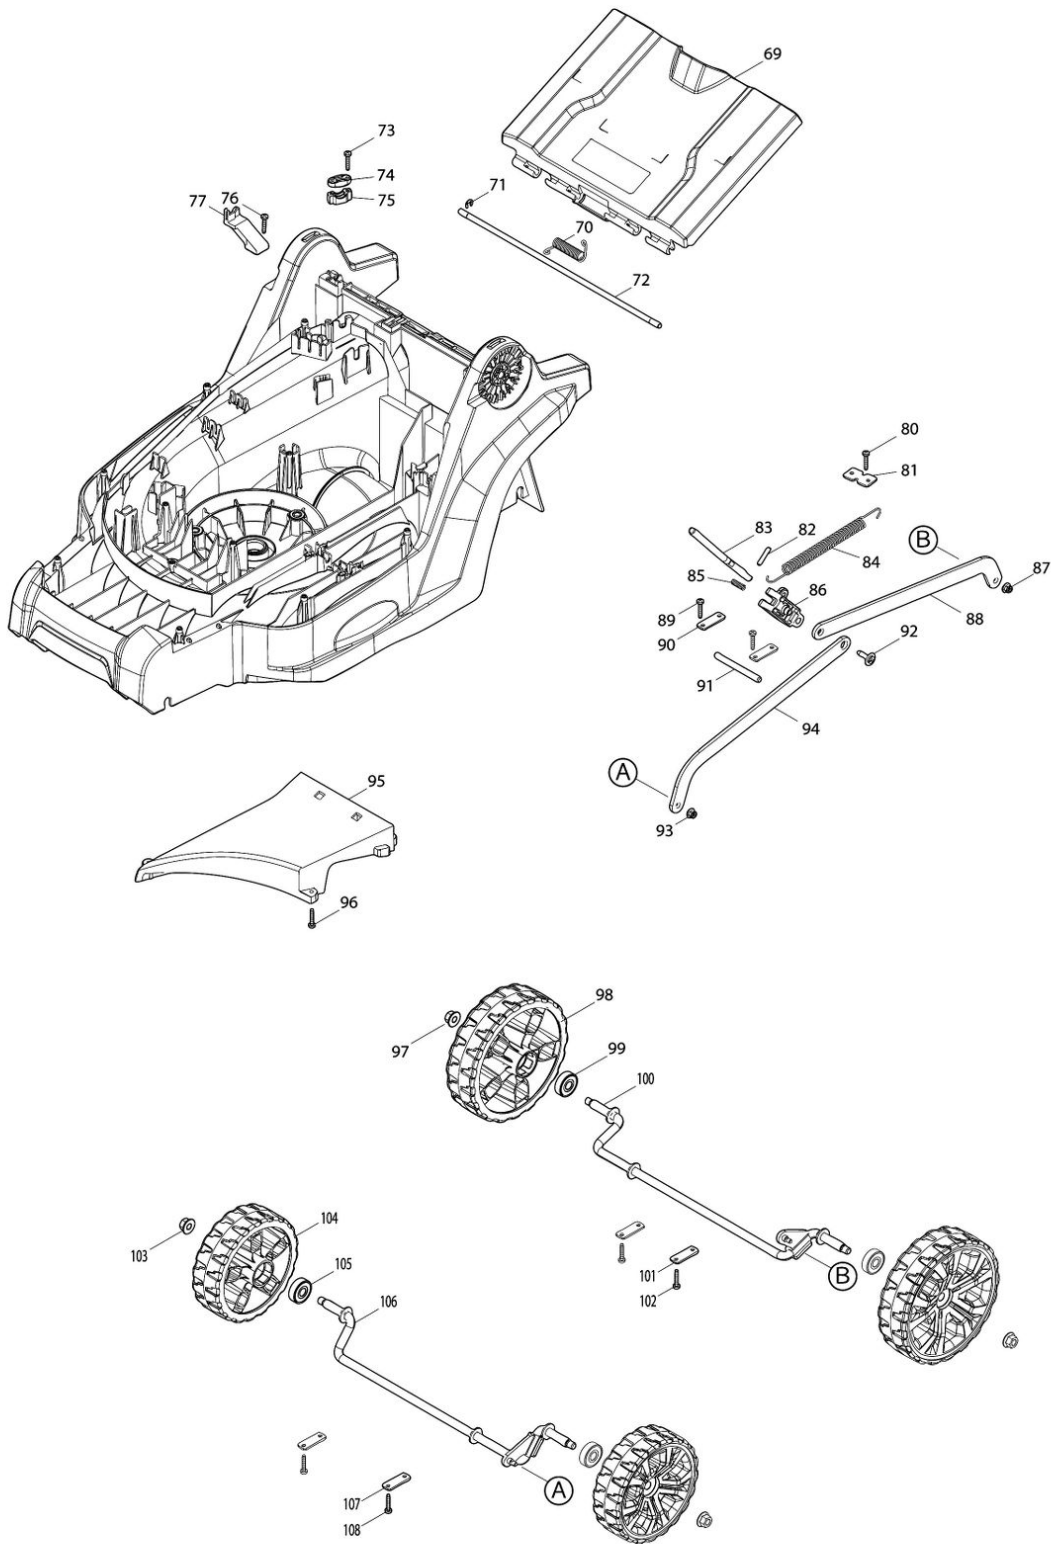

Model No.LM004G 430MM CORDLESS LAWN MOWER

Model No.LM004G 430MM CORDLESS LAWN MOWER

Model No.LM004G 430MM CORDLESS LAWN MOWER

Model No.LM004G 430MM CORDLESS LAWN MOWER