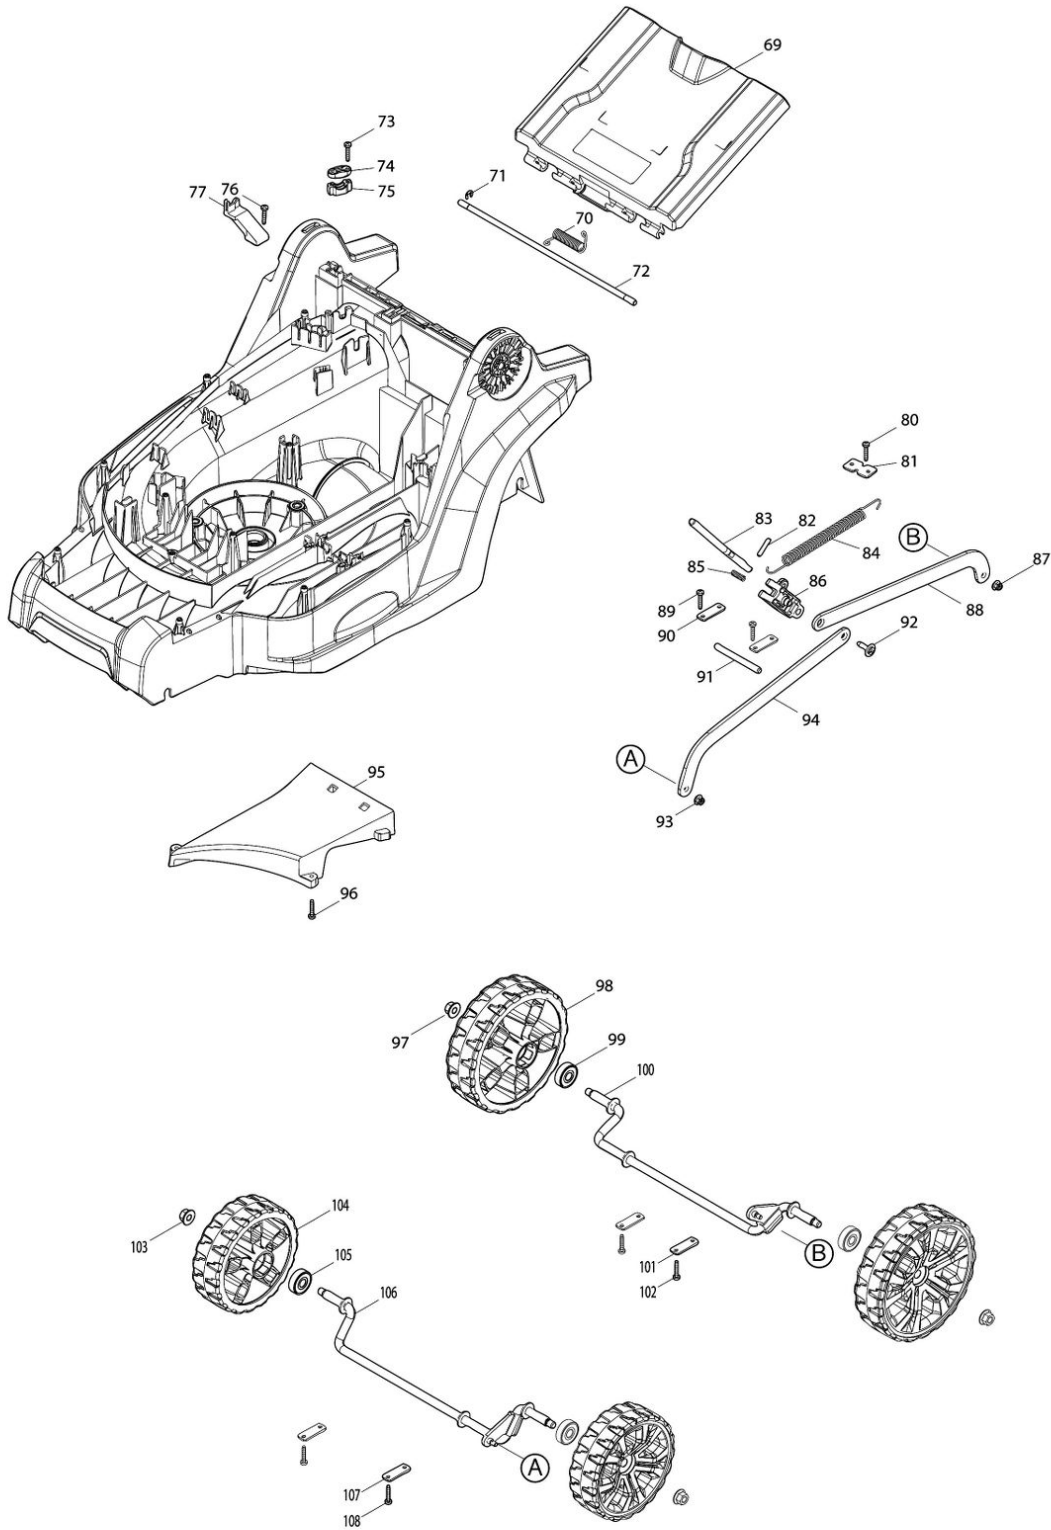

Model No.LM003G 380MM CORDLESS LAWN MOWER

Model No.LM003G 380MM CORDLESS LAWN MOWER

Model No.LM003G 380MM CORDLESS LAWN MOWER

Model No.LM003G 380MM CORDLESS LAWN MOWER