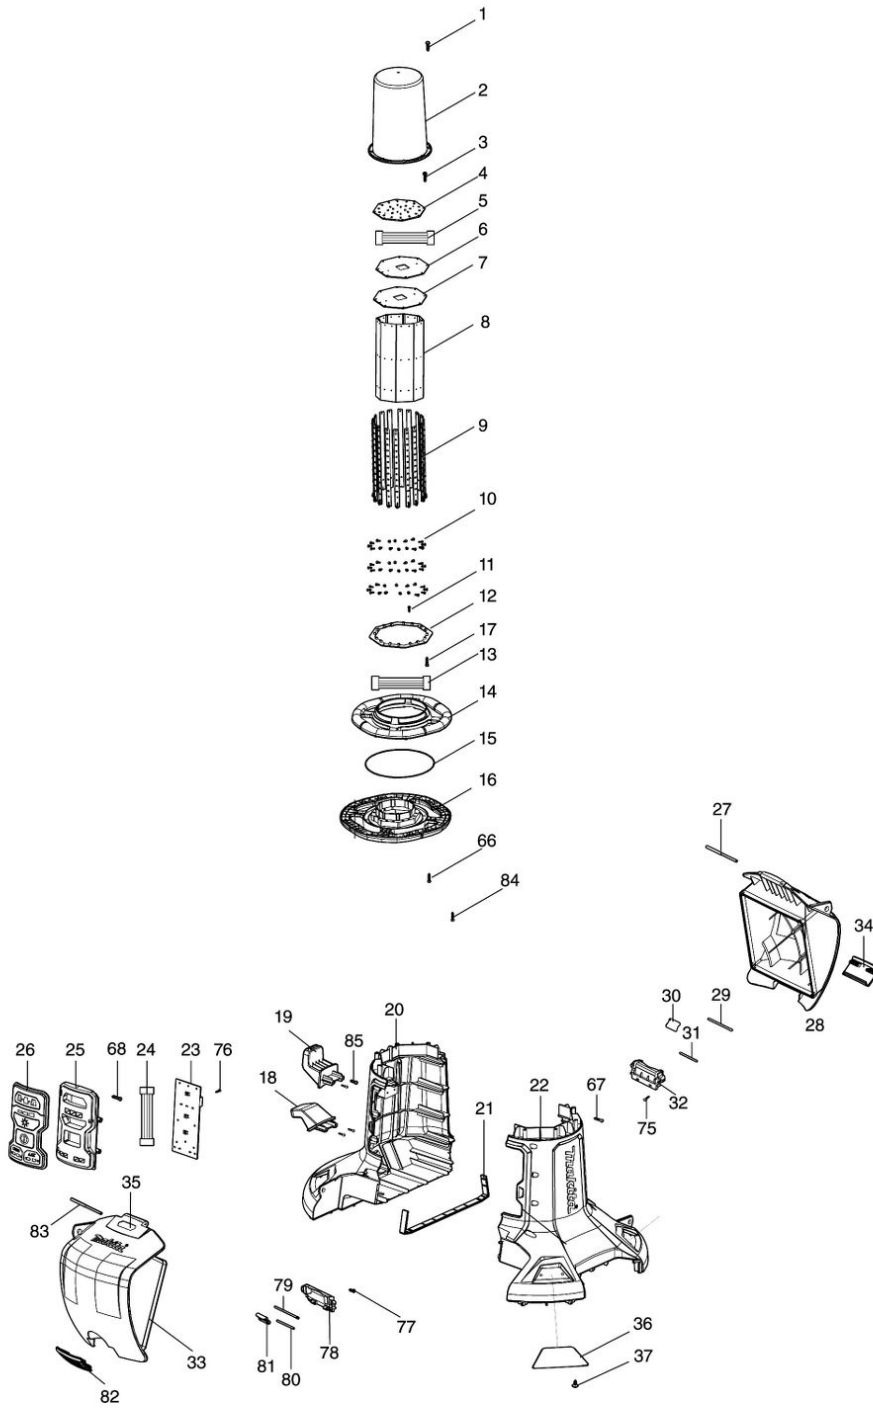

Model No.ML010G CORDLESS AREA WORKLIGHT

Model No.ML010G CORDLESS AREA WORKLIGHT