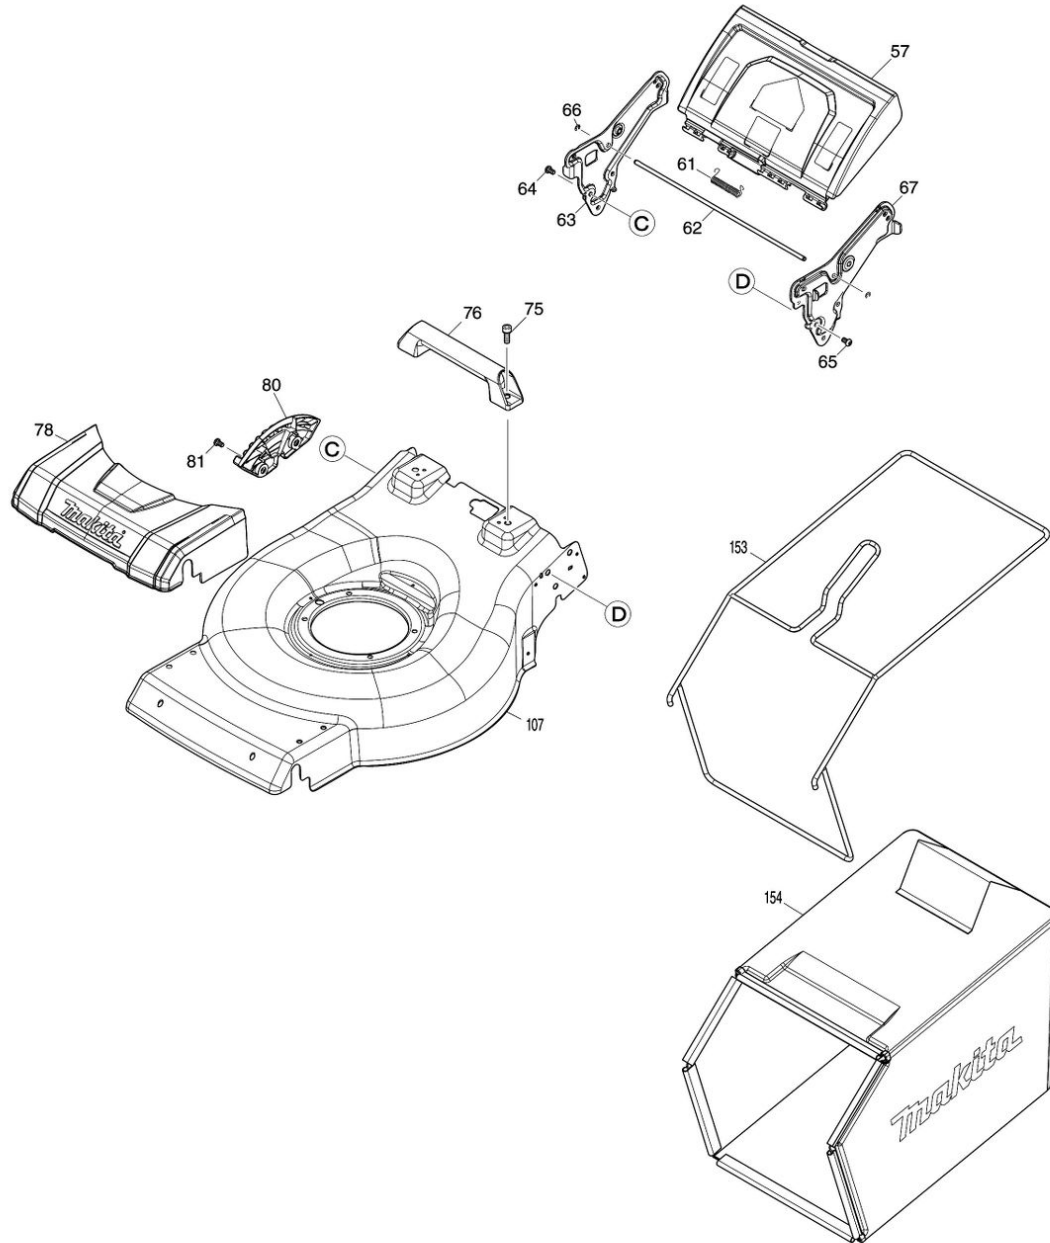

Model No.LM004J 530MM CORDLESS LAWN MOWER

Model No.LM004J 530MM CORDLESS LAWN MOWER

Model No.LM004J 530MM CORDLESS LAWN MOWER

Model No.LM004J 530MM CORDLESS LAWN MOWER