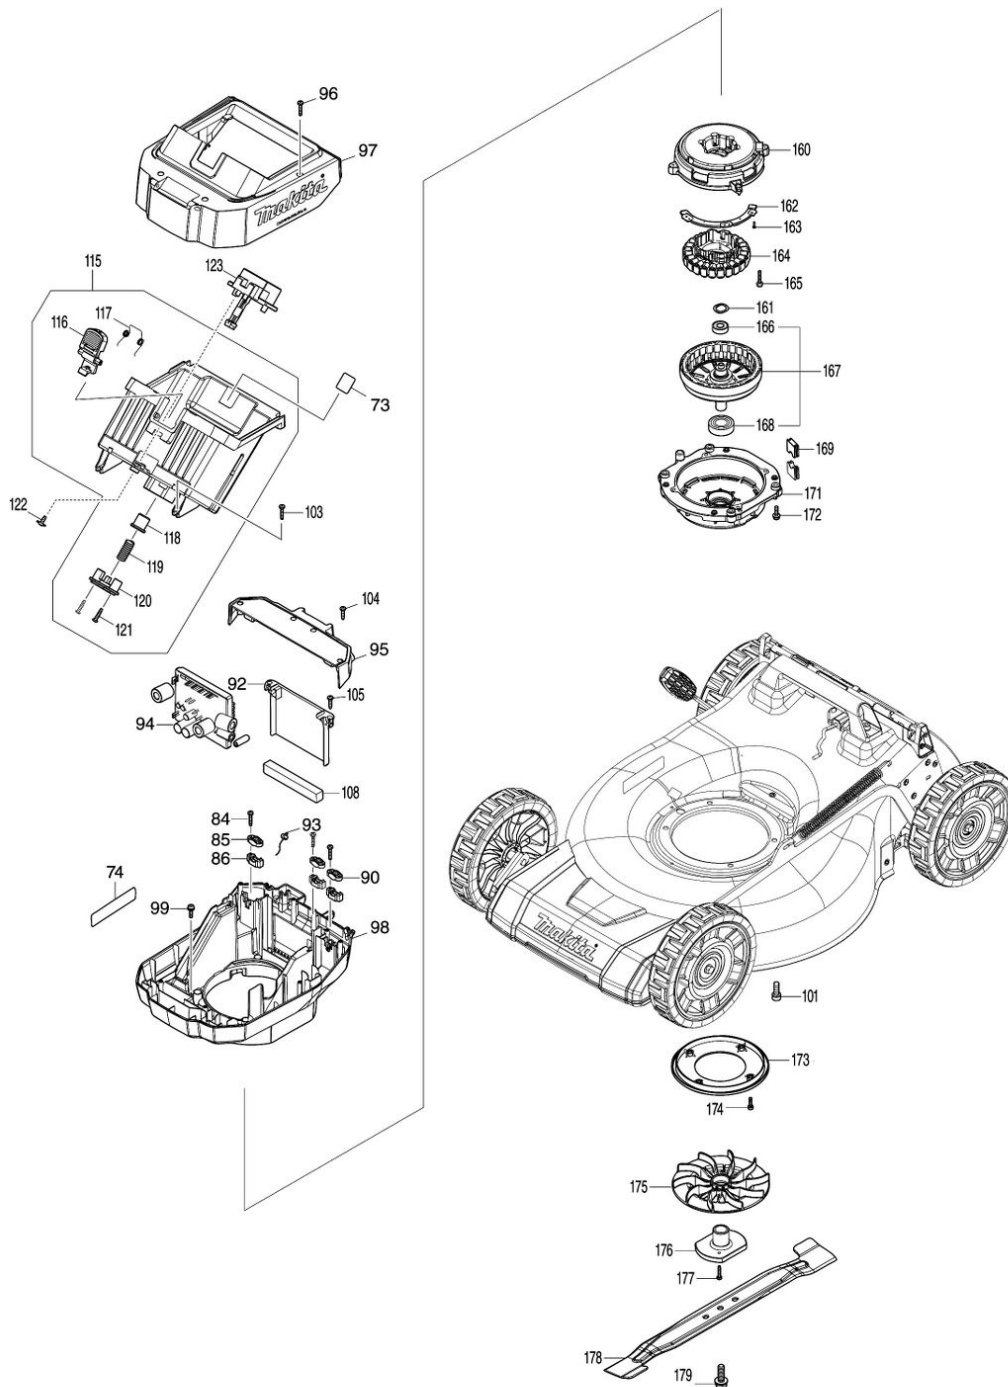

Model No.LM004J 530MM CORDLESS LAWN MOWER

Model No.LM004J 530MM CORDLESS LAWN MOWER

Model No.LM004J 530MM CORDLESS LAWN MOWER

Model No.LM004J 530MM CORDLESS LAWN MOWER