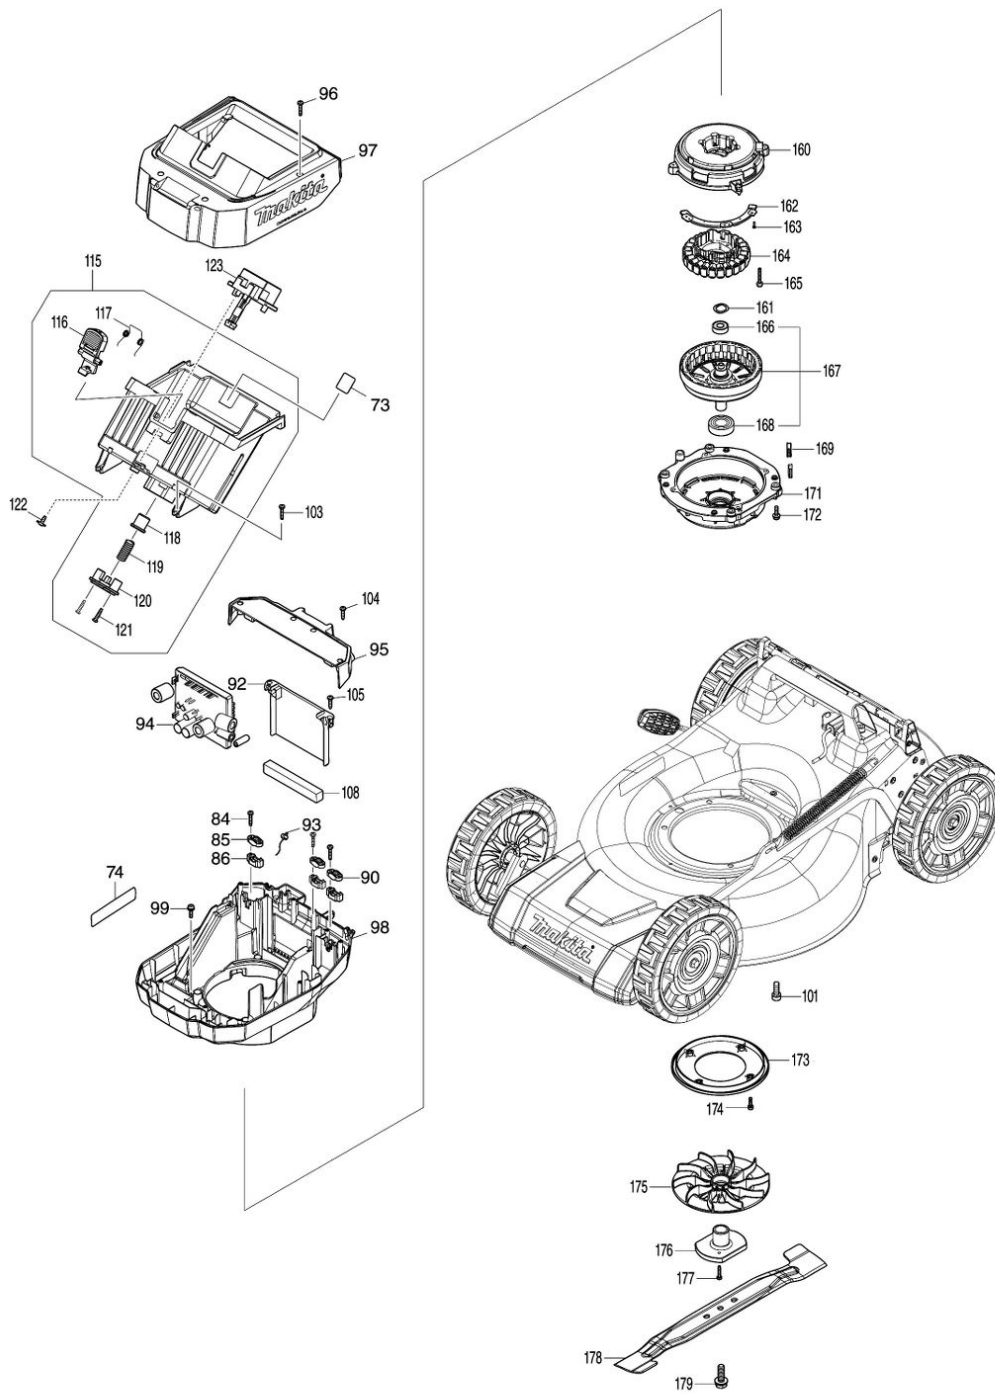

## Model No.LM003J 480MM CORDLESS LAWN MOWER

Model No.LM003J 480MM CORDLESS LAWN MOWER

Model No.LM003J 480MM CORDLESS LAWN MOWER

Model No.LM003J 480MM CORDLESS LAWN MOWER