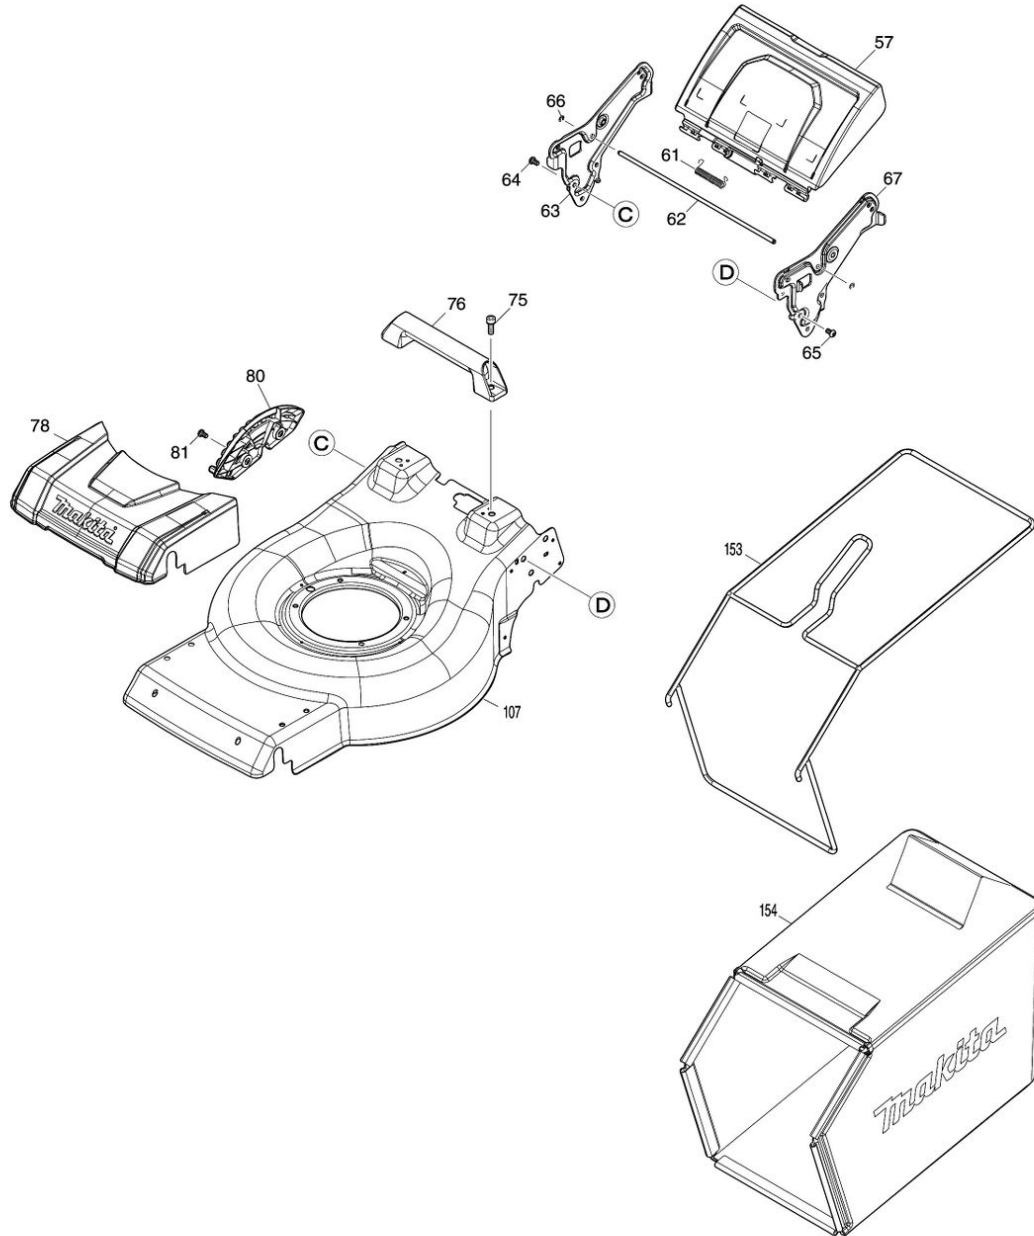

## Model No.LM003J 480MM CORDLESS LAWN MOWER

Model No.LM003J 480MM CORDLESS LAWN MOWER

Model No.LM003J 480MM CORDLESS LAWN MOWER

Model No.LM003J 480MM CORDLESS LAWN MOWER