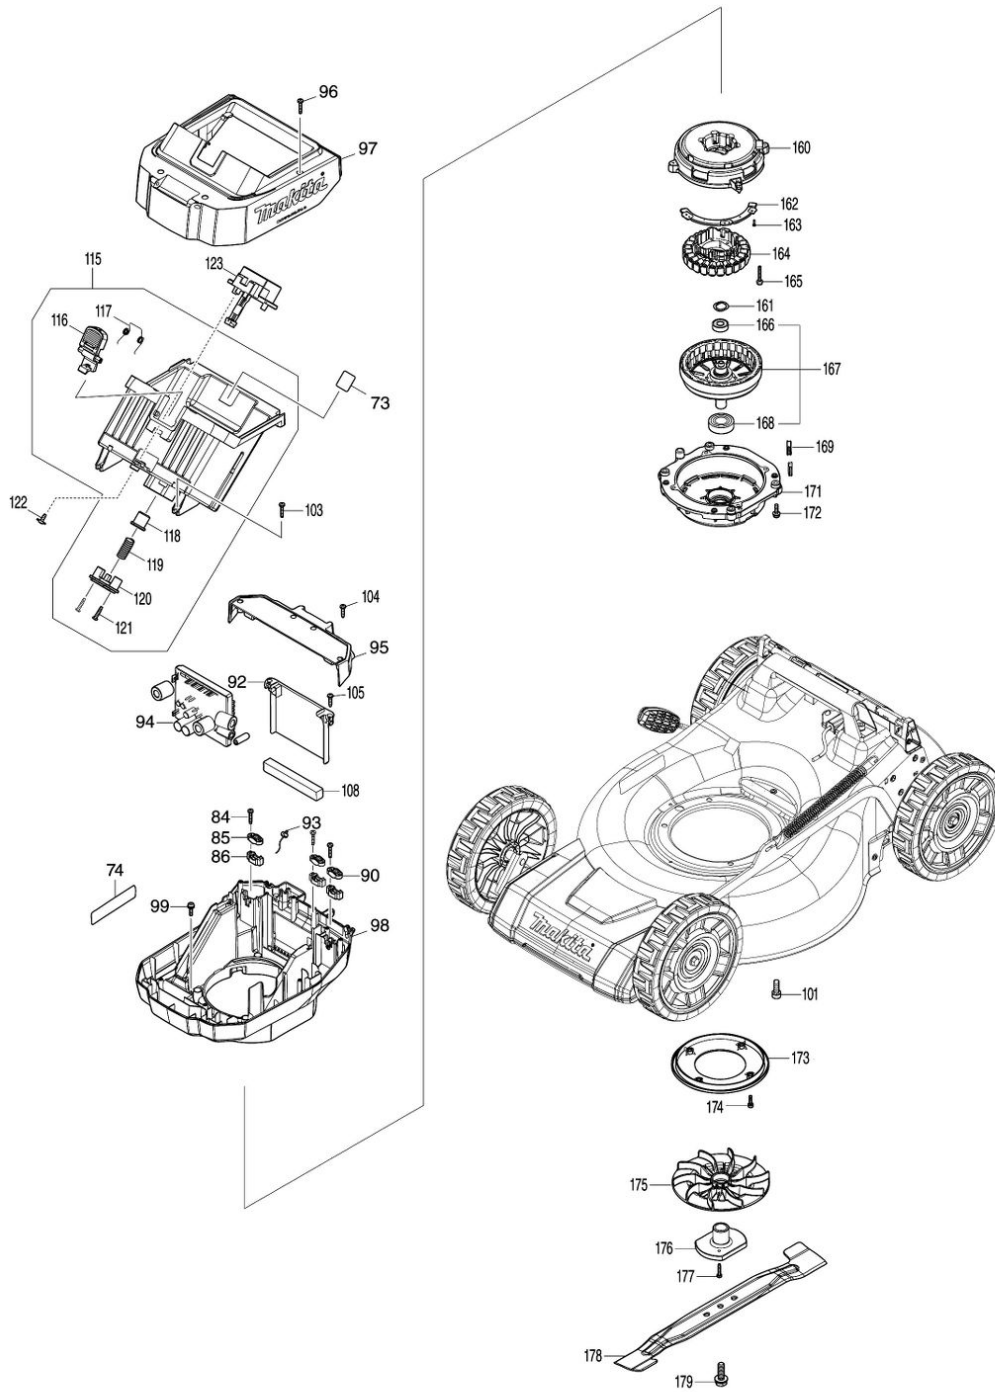

Model No.LM003J 480MM CORDLESS LAWN MOWER

Model No.LM003J 480MM CORDLESS LAWN MOWER

Model No.LM003J 480MM CORDLESS LAWN MOWER