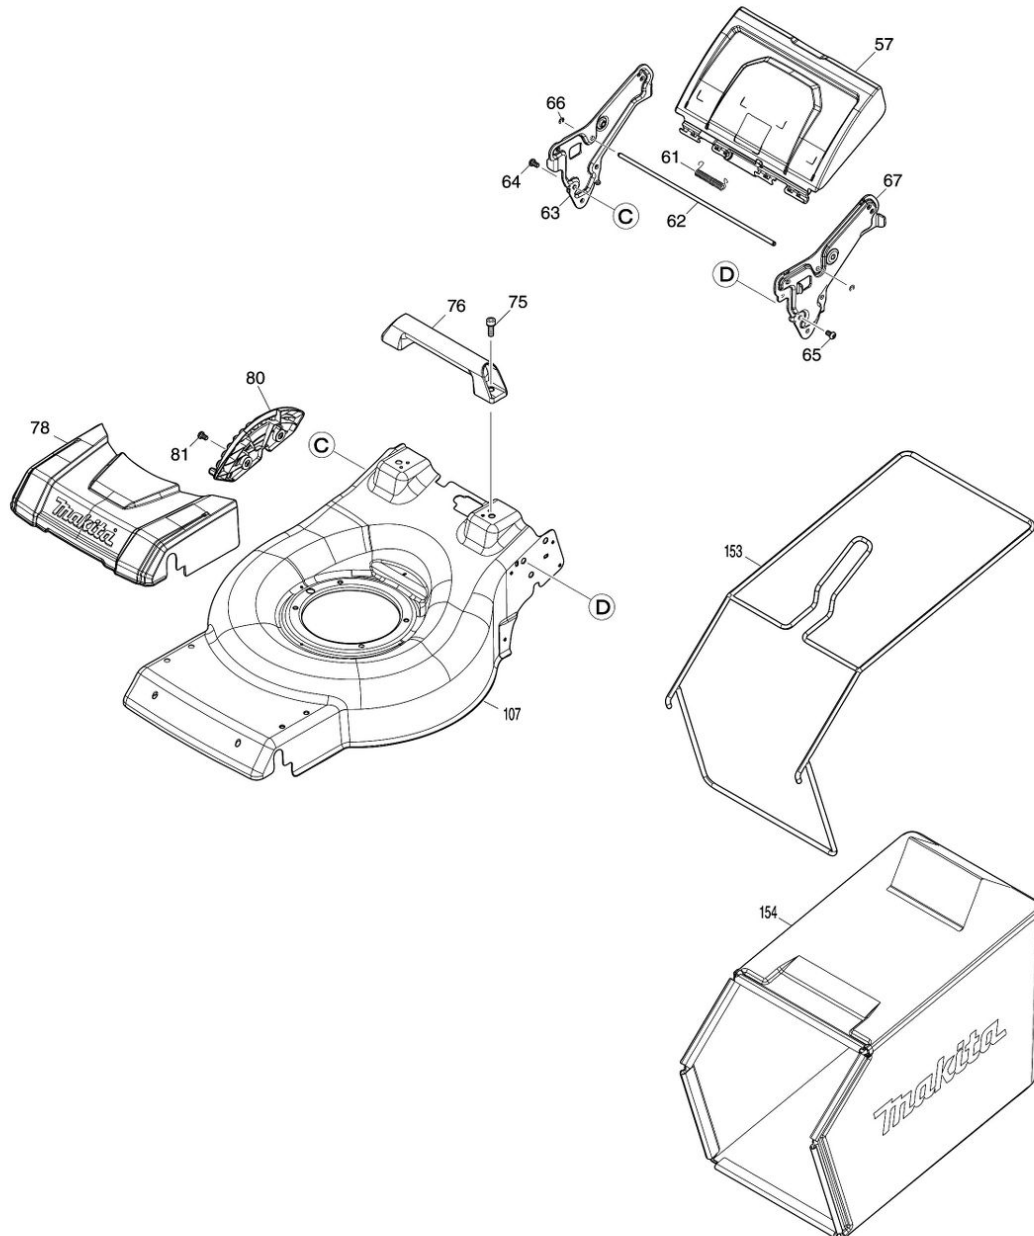

Model No.LM003J 480MM CORDLESS LAWN MOWER

Model No.LM003J 480MM CORDLESS LAWN MOWER

Model No.LM003J 480MM CORDLESS LAWN MOWER