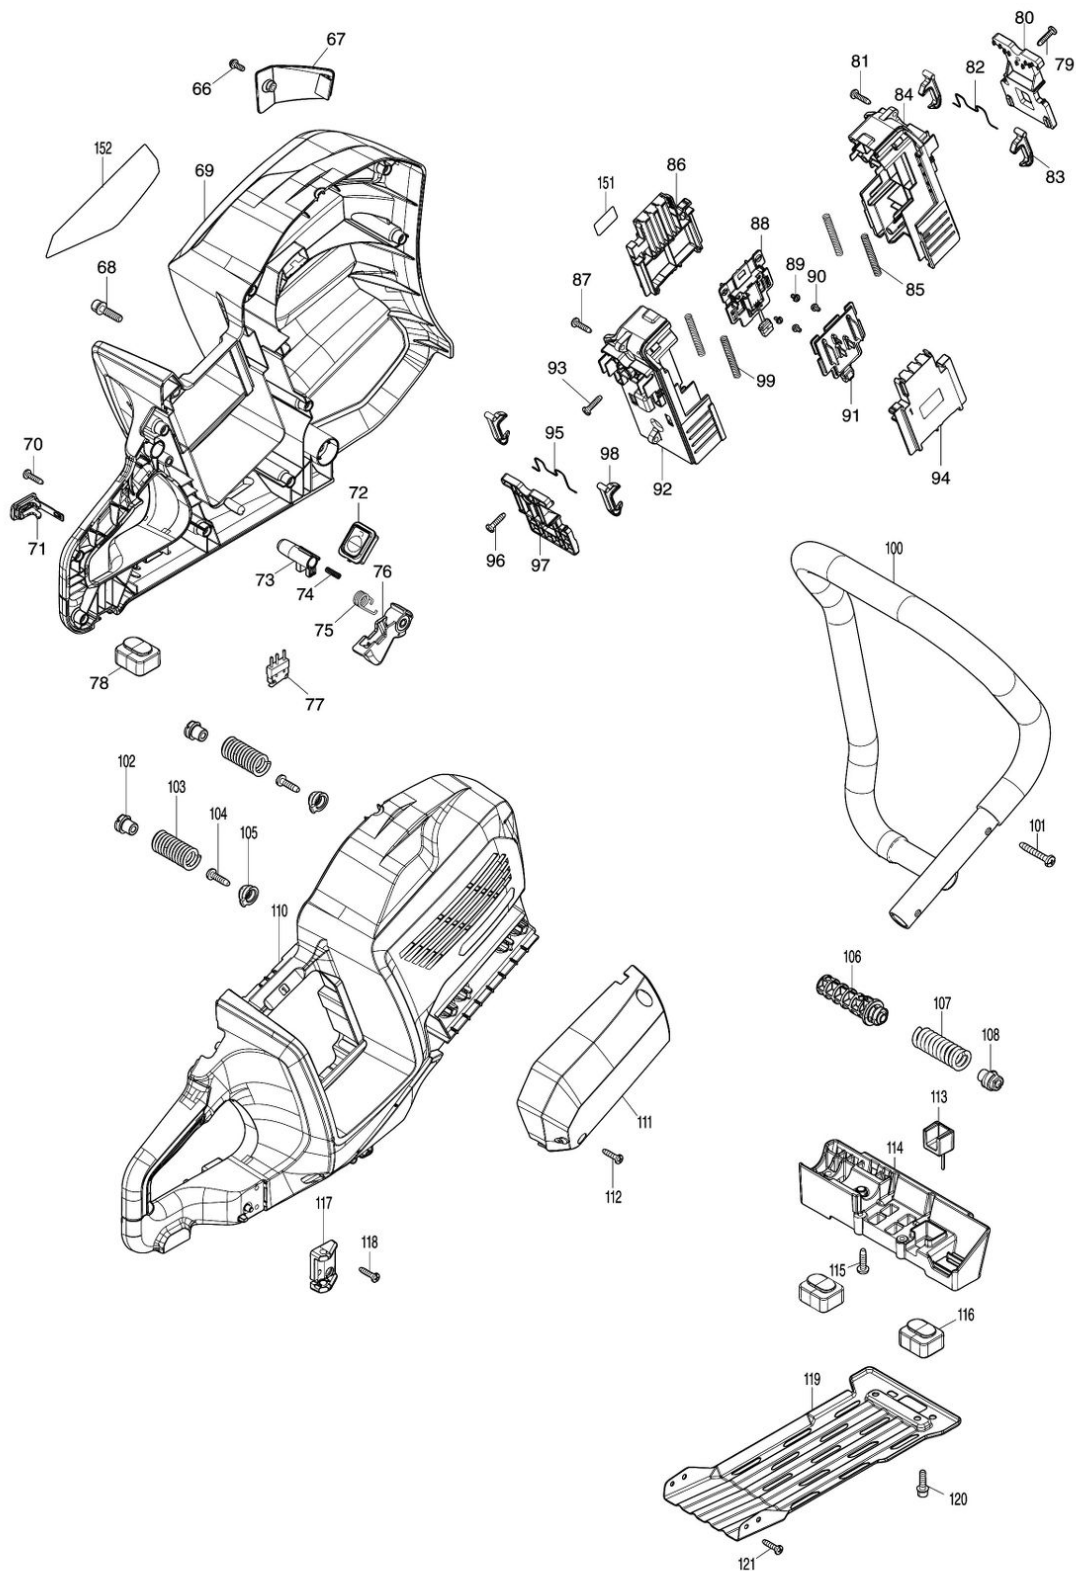

Model No.CE002G 355MM CORDLESS POWER CUTTER

Model No.CE002G 355MM CORDLESS POWER CUTTER

Model No.CE002G 355MM CORDLESS POWER CUTTER