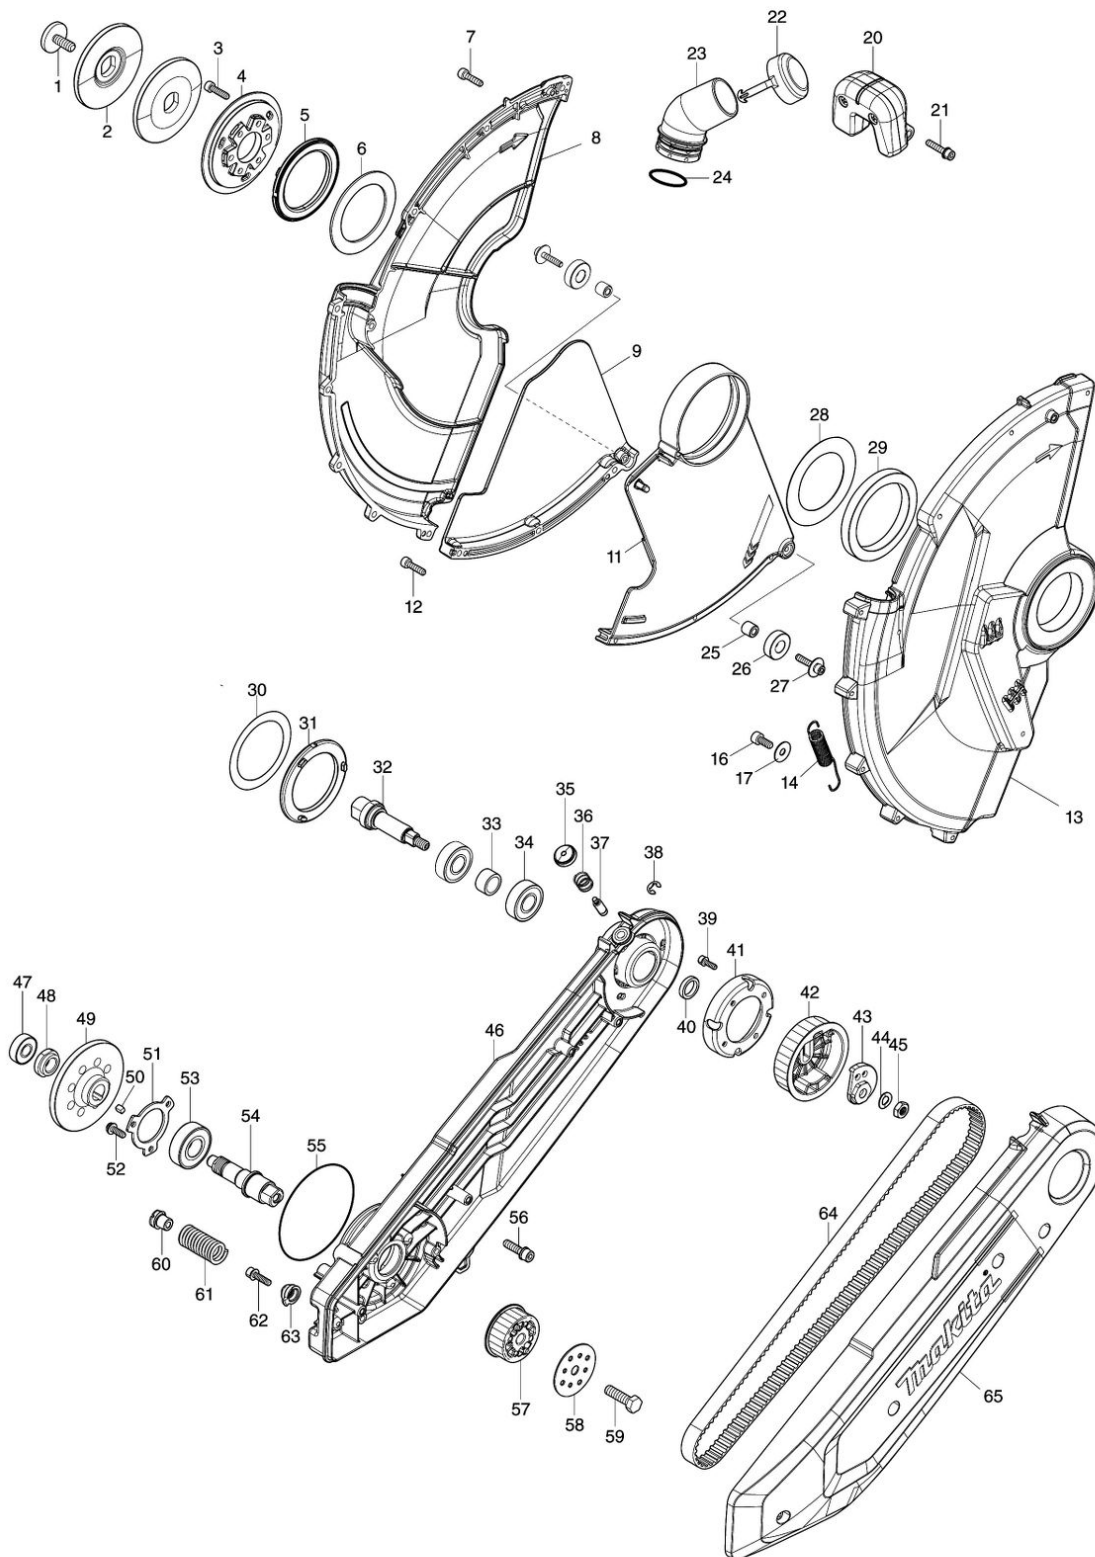

Model No.CE002G 355MM CORDLESS POWER CUTTER

Model No.CE002G 355MM CORDLESS POWER CUTTER

Model No.CE002G 355MM CORDLESS POWER CUTTER