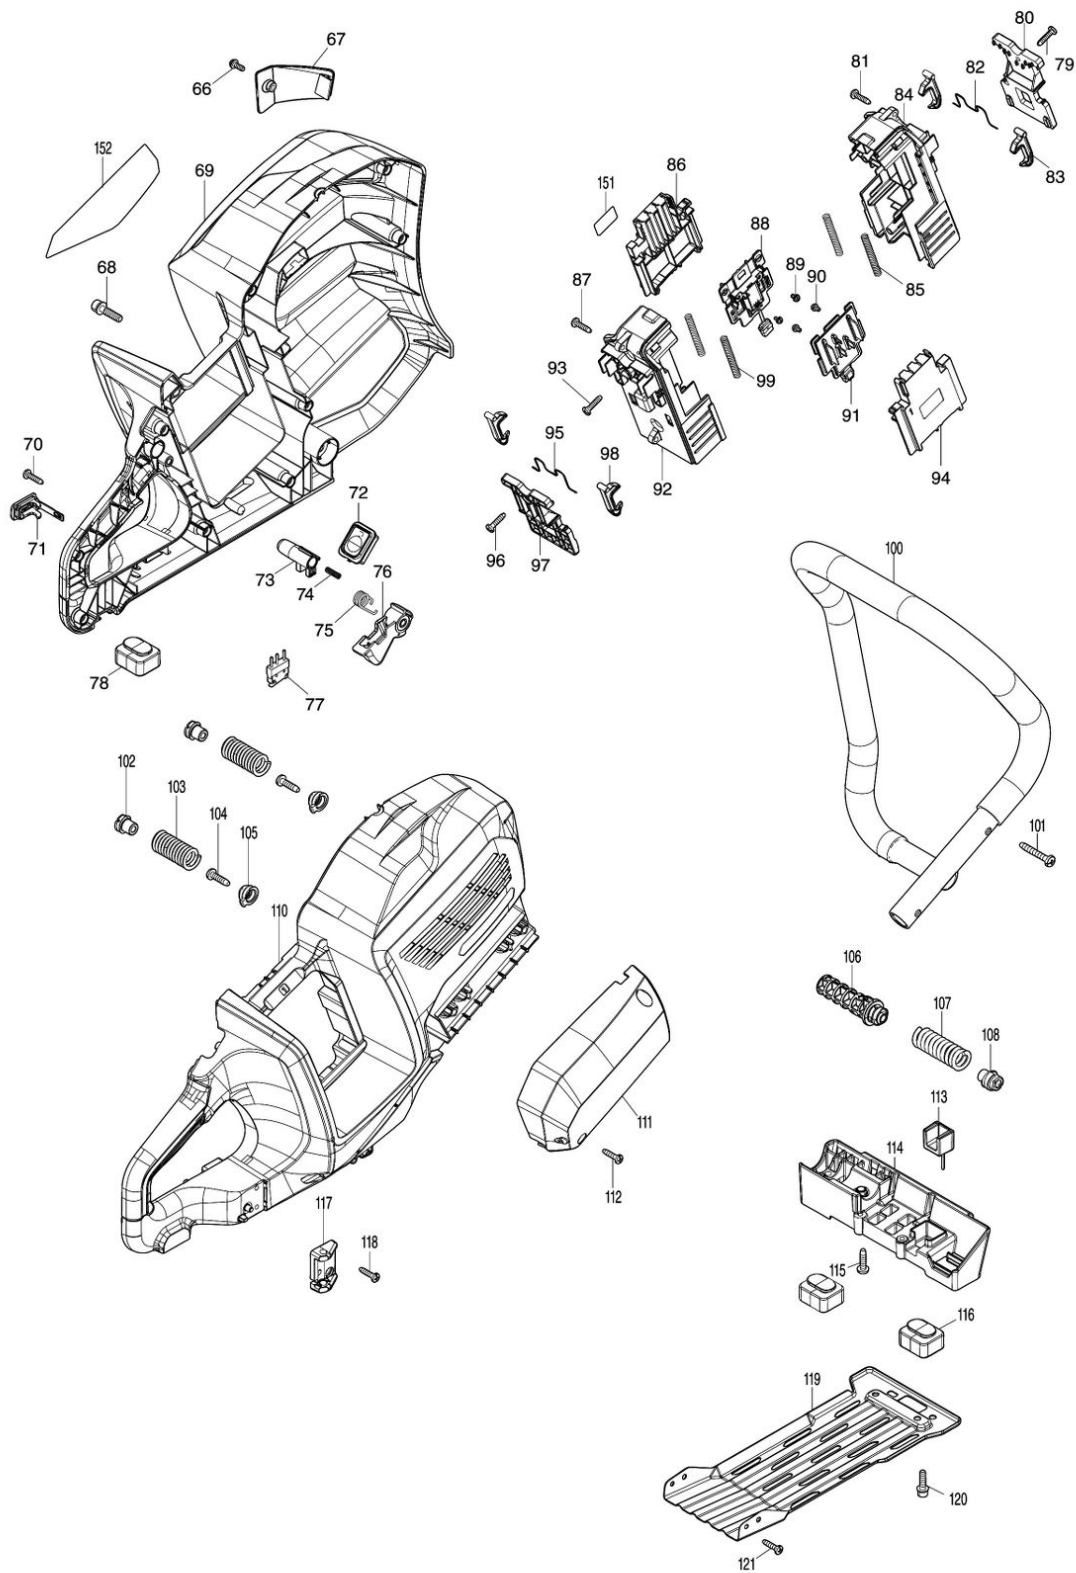

Model No.CE002G 355MM CORDLESS POWER CUTTER

Model No.CE002G 355MM CORDLESS POWER CUTTER

Model No.CE002G 355MM CORDLESS POWER CUTTER